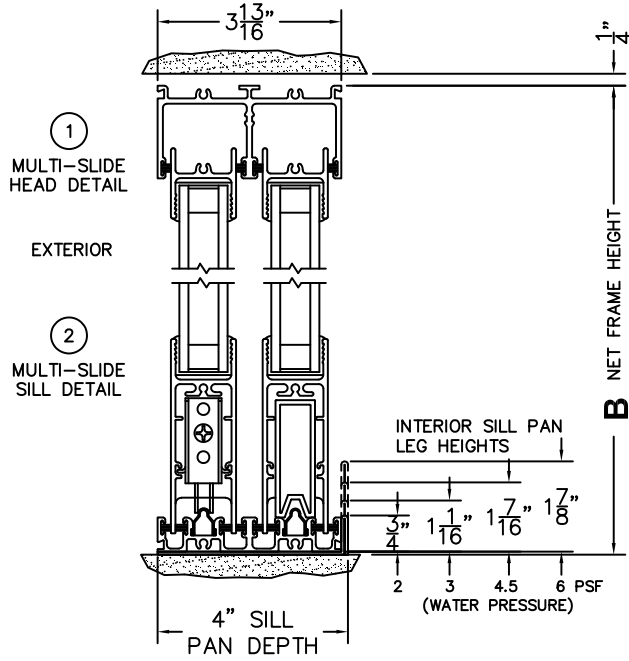

FLEETWOOD
WINDOWS & DOORS
FleetwoodUSA.com

NORWOOD 3070EX M/S

OOXIX00 STANDARD CONFIGURATION

10-18-04

(USE RULER TO SCALE DIMENSIONS IN INCHES)

SCALE: 1/4

REQUIRED DEALER INFO.

A (NET FRAME WIDTH)	
B (NET FRAME HEIGHT)	
SILL PAN HEIGHT (INTERIOR LEG) (3/4", 1-1/16", 1-7/16" OR 1-7/8")	3/4

NOTES:

- 3 FIXED JAMB
- 4 T-MULLION
- 5 INTERLOCKERS
- 6 MEETING STILES
- 7 INTERLOCKERS
- 8 T-MULLION
- 9 FIXED JAMB