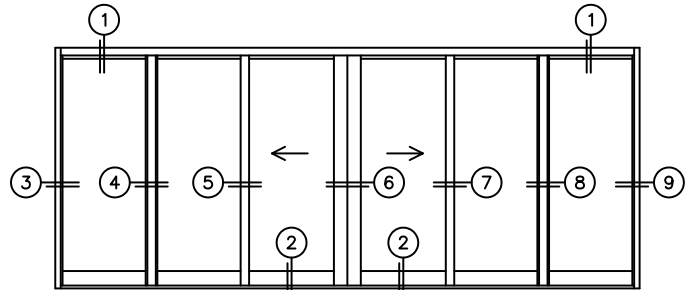

FLEETWOOD
WINDOWS & DOORS
FleetwoodUSA.com

NORWOOD 3070EX M/S

OOXIX00 STANDARD CONFIGURATION

10-18-04

(USE RULER TO SCALE DIMENSIONS IN INCHES)

SCALE: 1/4

REQUIRED DEALER INFO.

A (NET FRAME WIDTH)	
B (NET FRAME HEIGHT)	
SILL PAN HEIGHT (INTERIOR LEG) (3/4", 1-1/16", 1-7/16" OR 1-7/8")	3/4

NOTES:

- 3 FIXED JAMB
- 4 T-MULLION
- 5 INTERLOCKERS
- 6 MEETING STILES
- 7 INTERLOCKERS
- 8 T-MULLION
- 9 FIXED JAMB