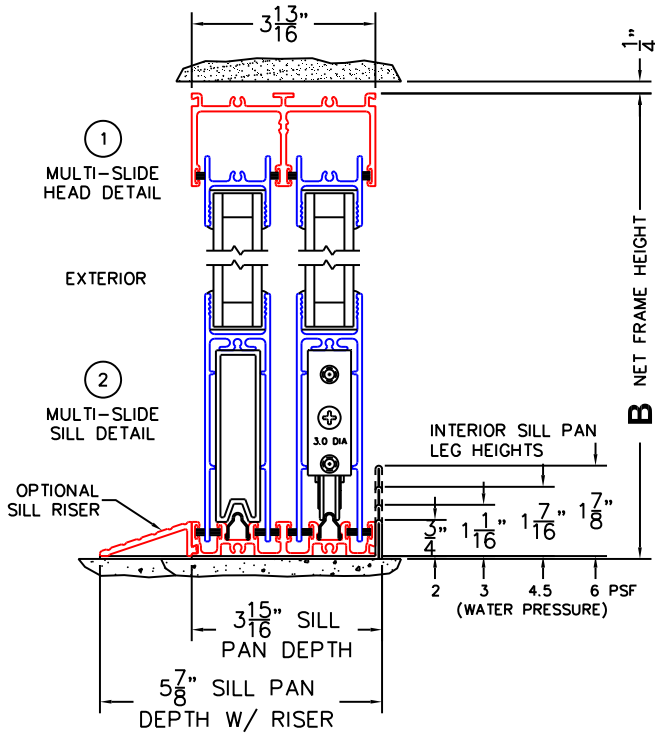

FLEETWOOD
WINDOWS & DOORS
FleetwoodUSA.com

NORWOOD 3070EX M/S
OOXIX STANDARD CONFIGURATION
NO SCREENS

ORDER NO.:

ITEM NO.:

REQUIRED DEALER INFO.

A(NET FRAME WIDTH)

B(NET FRAME HEIGHT)

SILL PAN HEIGHT (INTERIOR LEG)
(3/4", 1-1/16", 1-7/16" OR 1-7/8")

(USE RULER TO SCALE DIMENSIONS IN INCHES)

SCALE: 1/4

NOTES:

OOXIX DOOR SHOWN

- ③
FIXED JAMB
- ④
T-MULLION
- ⑤
INTERLOCKERS
- ⑥
MEETING STILES
ARCHETYPE LATCH WITH
FLUSH PULL HANDLES
- ⑦
LOCK JAMB