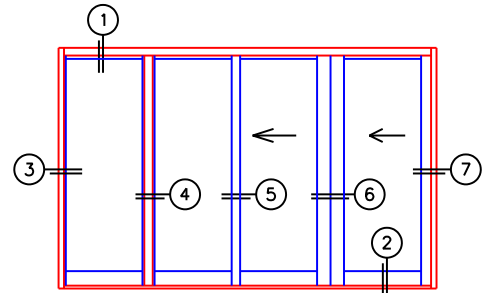

FLEETWOOD
WINDOWS & DOORS
FleetwoodUSA.com

NORWOOD 3070EX M/S
OOXIX STANDARD CONFIGURATION
NO SCREENS

ORDER NO.:

ITEM NO.:

REQUIRED DEALER INFO.

A(NET FRAME WIDTH)

B(NET FRAME HEIGHT)

SILL PAN HEIGHT (INTERIOR LEG)
(3/4", 1-1/16", 1-7/16" OR 1-7/8")

(USE RULER TO SCALE DIMENSIONS IN INCHES)

SCALE: 1/4

NOTES:

OOXIX DOOR SHOWN

- ③
FIXED JAMB
- ④
T-MULLION
- ⑤
INTERLOCKERS
- ⑥
MEETING STILES
ARCHETYPE LATCH WITH
FLUSH PULL HANDLES
- ⑦
LOCK JAMB