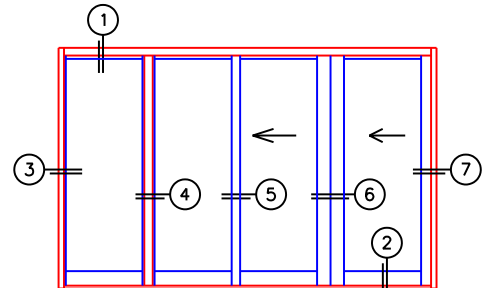

FLEETWOOD
WINDOWS & DOORS
FleetwoodUSA.com

NORWOOD 3070EX M/S
OOIX STANDARD CONFIGURATION
NO SCREENS

ORDER NO.:

ITEM NO.:

REQUIRED DEALER INFO.

A(NET FRAME WIDTH)

B(NET FRAME HEIGHT)

SILL PAN HEIGHT (INTERIOR LEG)
(3/4", 1-1/16", 1-7/16" OR 1-7/8")

(USE RULER TO SCALE DIMENSIONS IN INCHES)

SCALE: 1/4

NOTES:

OOIX DOOR SHOWN