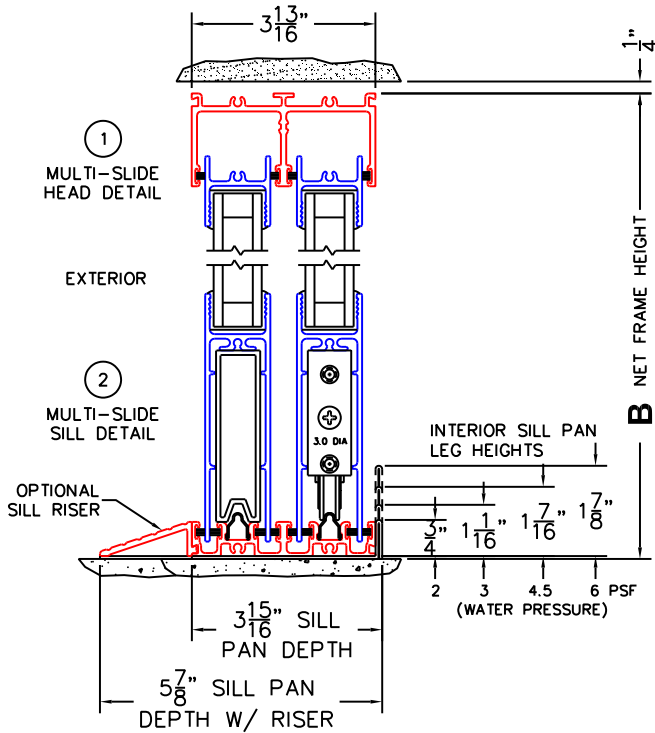

FLEETWOOD
WINDOWS & DOORS
FleetwoodUSA.com

NORWOOD 3070EX M/S
OOIX STANDARD CONFIGURATION
NO SCREENS

ORDER NO.:

ITEM NO.:

REQUIRED DEALER INFO.

A(NET FRAME WIDTH)

B(NET FRAME HEIGHT)

SILL PAN HEIGHT (INTERIOR LEG)
(3/4", 1-1/16", 1-7/16" OR 1-7/8")

(USE RULER TO SCALE DIMENSIONS IN INCHES)

SCALE: 1/4

NOTES:

OOIX DOOR SHOWN