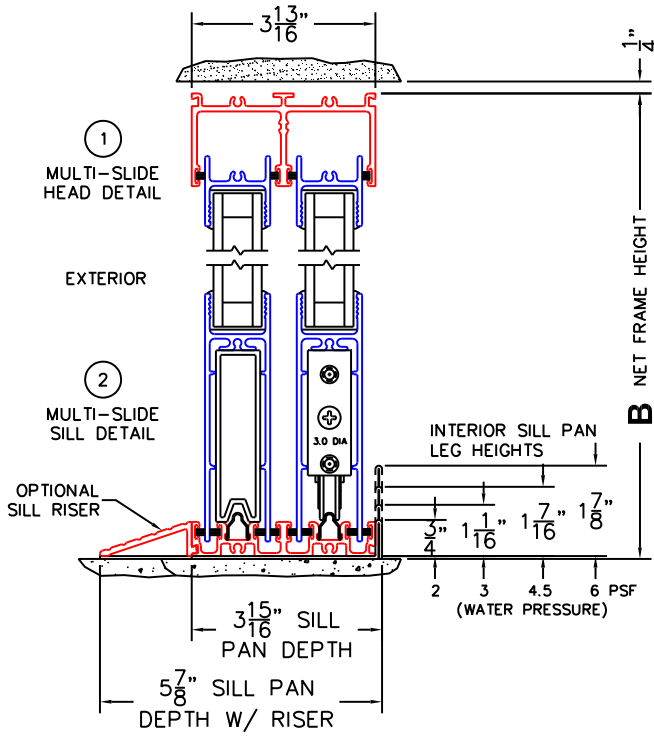

FLEETWOOD
WINDOWS & DOORS
FleetwoodUSA.com

NORWOOD 3070EX M/S
OOIX CUSTOM CONFIGURATION
NO SCREENS

ORDER NO.:

ITEM NO.:

REQUIRED DEALER INFO.

A (NET FRAME WIDTH)

B (NET FRAME HEIGHT)

SILL PAN HEIGHT (INTERIOR LEG)
(3/4", 1-1/16", 1-7/16" OR 1-7/8")

(USE RULER TO SCALE DIMENSIONS IN INCHES)

SCALE: 1/4

NOTES:

OOIX DOOR SHOWN

- ③
FIXED JAMB
- ④
T-MULLION
- ⑤
INTERLOCKERS
- ⑥
MEETING STILES
- ⑦
LOCK JAMB