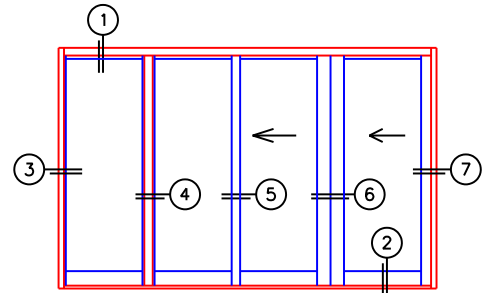

FLEETWOOD
WINDOWS & DOORS
FleetwoodUSA.com

NORWOOD 3070EX M/S
OOIX CUSTOM CONFIGURATION
NO SCREENS

ORDER NO.:

ITEM NO.:

REQUIRED DEALER INFO.

A (NET FRAME WIDTH)

B (NET FRAME HEIGHT)

SILL PAN HEIGHT (INTERIOR LEG)
(3/4", 1-1/16", 1-7/16" OR 1-7/8")

(USE RULER TO SCALE DIMENSIONS IN INCHES)

SCALE: 1/4

NOTES:

OOIX DOOR SHOWN

- ③
FIXED JAMB
- ④
T-MULLION
- ⑤
INTERLOCKERS
- ⑥
MEETING STILES
- ⑦
LOCK JAMB