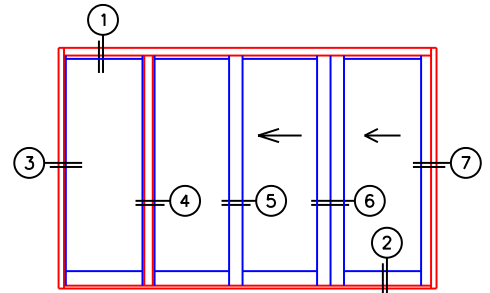

FLEETWOOD
WINDOWS & DOORS
FleetwoodUSA.com

NORWOOD 3070EX M/S
OOXIO STANDARD CONFIGURATION
NO SCREENS

ORDER NO.:

ITEM NO.:

REQUIRED DEALER INFO.

A(NET FRAME WIDTH)

B(NET FRAME HEIGHT)

SILL PAN HEIGHT (INTERIOR LEG)
(3/4", 1-1/16", 1-7/16" OR 1-7/8")

(USE RULER TO SCALE DIMENSIONS IN INCHES)

SCALE: 1/4"

NOTES:

OOXIO DOOR SHOWN