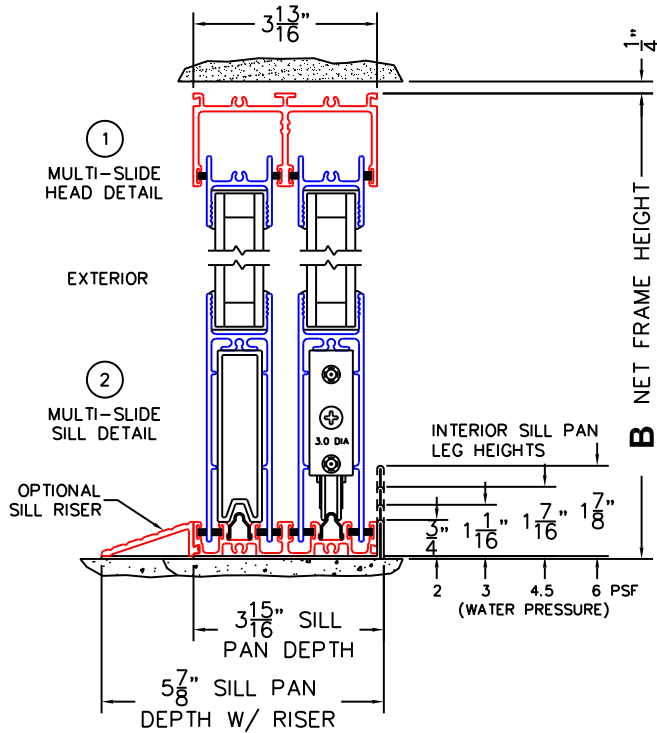

FLEETWOOD
WINDOWS & DOORS
FleetwoodUSA.com

NORWOOD 3070EX M/S
OOXIO STANDARD CONFIGURATION
NO SCREENS

ORDER NO.:

ITEM NO.:

REQUIRED DEALER INFO.

A(NET FRAME WIDTH)

B(NET FRAME HEIGHT)

SILL PAN HEIGHT (INTERIOR LEG)
(3/4", 1-1/16", 1-7/16" OR 1-7/8")

(USE RULER TO SCALE DIMENSIONS IN INCHES)

SCALE: 1/4"

NOTES:

OOXIO DOOR SHOWN