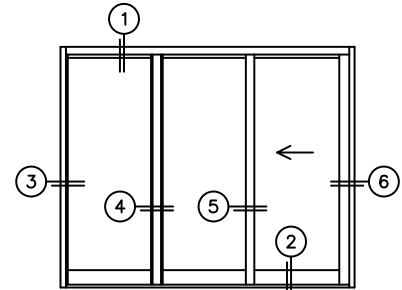

FLEETWOOD
WINDOWS & DOORS
FleetwoodUSA.com

NORWOOD 3070EX M/S
OOX CUSTOM CONFIGURATION
WITH SCREENS

ORDER NO.:

ITEM NO.:

REQUIRED DEALER INFO.

A(NET FRAME WIDTH)

B(NET FRAME HEIGHT)

SILL PAN HEIGHT(INTERIOR LEG)
(3/4", 1-1/16", 1-7/16" OR 1-7/8")

(USE RULER TO SCALE DIMENSIONS IN INCHES)

SCALE: 1/4

NOTES:

OOX DOOR SHOWN

- ③
FIXED JAMB
- ④
T-MULLION
- ⑤
INTERLOCKERS
- ⑥
LOCK JAMB