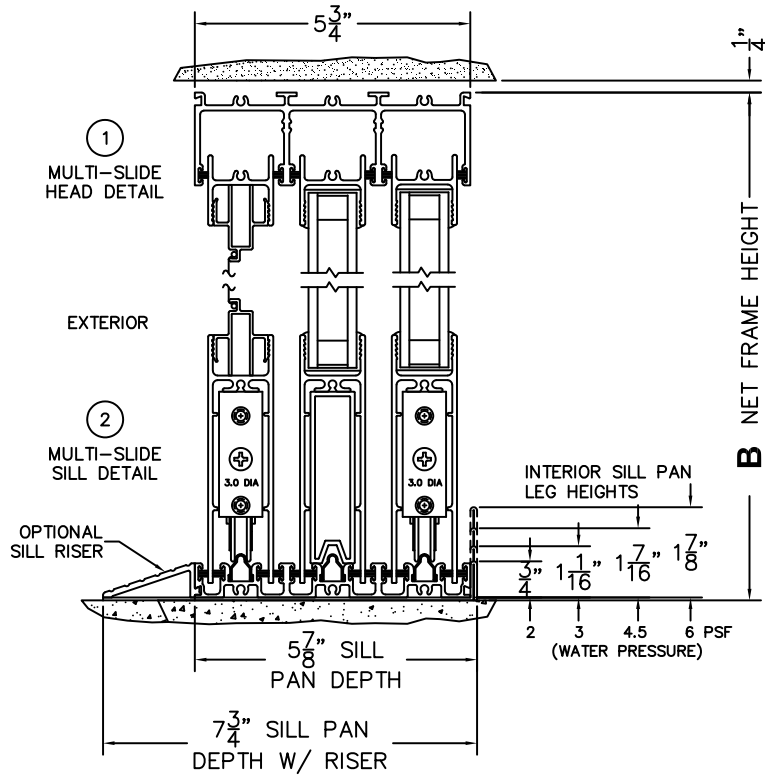

FLEETWOOD
WINDOWS & DOORS
FleetwoodUSA.com

NORWOOD 3070EX M/S
OOX CUSTOM CONFIGURATION
WITH SCREENS

ORDER NO.:

ITEM NO.:

REQUIRED DEALER INFO.

A(NET FRAME WIDTH)

B(NET FRAME HEIGHT)

SILL PAN HEIGHT(INTERIOR LEG)
(3/4", 1-1/16", 1-7/16" OR 1-7/8")

(USE RULER TO SCALE DIMENSIONS IN INCHES)

SCALE: 1/4

NOTES:

OOX DOOR SHOWN

- ③
FIXED JAMB
- ④
T-MULLION
- ⑤
INTERLOCKERS
- ⑥
LOCK JAMB