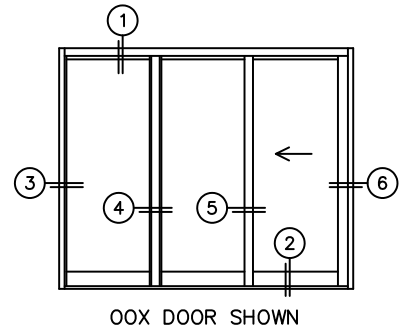

FLEETWOOD
WINDOWS & DOORS
FleetwoodUSA.com

NORWOOD 3070EX M/S
OOX CUSTOM CONFIGURATION
NO SCREENS

ORDER NO.:

ITEM NO.:

REQUIRED DEALER INFO.

A(NET FRAME WIDTH)

B(NET FRAME HEIGHT)

SILL PAN HEIGHT (INTERIOR LEG)
(3/4", 1-1/16", 1-7/16" OR 1-7/8")

(USE RULER TO SCALE DIMENSIONS IN INCHES)

SCALE: 1/4

NOTES:

③ FIXED JAMB ④ T-MULLION ⑤ INTERLOCKERS ⑥ LOCK JAMB