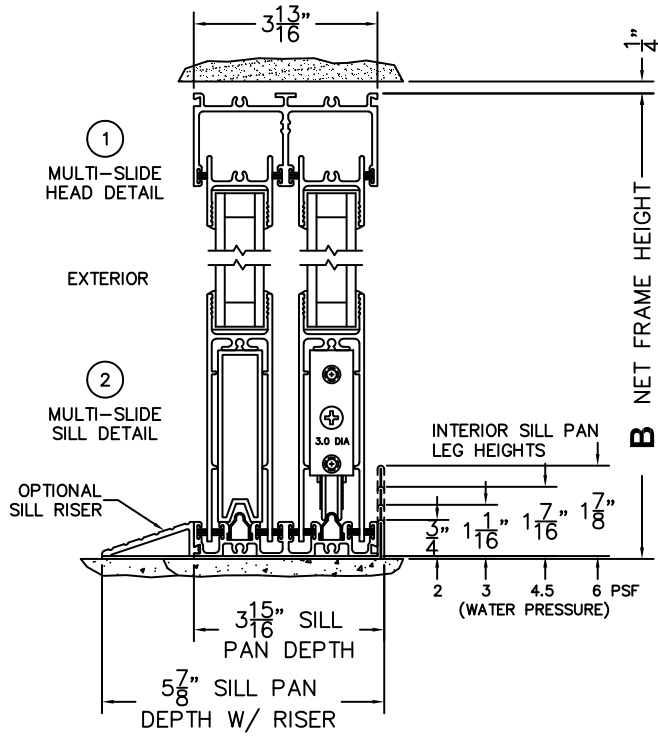

FLEETWOOD
WINDOWS & DOORS
FleetwoodUSA.com

NORWOOD 3070EX M/S
OOX CUSTOM CONFIGURATION
NO SCREENS

ORDER NO.:

ITEM NO.:

REQUIRED DEALER INFO.

A(NET FRAME WIDTH)

B(NET FRAME HEIGHT)

SILL PAN HEIGHT (INTERIOR LEG)
(3/4", 1-1/16", 1-7/16" OR 1-7/8")

(USE RULER TO SCALE DIMENSIONS IN INCHES)

SCALE: 1/4

NOTES:

③ FIXED JAMB ④ T-MULLION ⑤ INTERLOCKERS ⑥ LOCK JAMB