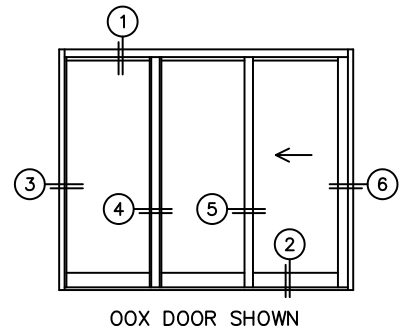

**FLEETWOOD**  
WINDOWS & DOORS  
FleetwoodUSA.com

**NORWOOD 3070EX M/S**  
OOX STANDARD CONFIGURATION  
NO SCREENS

ORDER NO.:

ITEM NO.:

REQUIRED DEALER INFO.

**A**(NET FRAME WIDTH)

**B**(NET FRAME HEIGHT)

SILL PAN HEIGHT(INTERIOR LEG)  
(3/4", 1-1/16", 1-7/16" OR 1-7/8")

(USE RULER TO SCALE DIMENSIONS IN INCHES)

SCALE: 1/4

NOTES:

- ③  
FIXED JAMB
- ④  
T-MULLION
- ⑤  
INTERLOCKERS
- ⑥  
LOCK JAMB