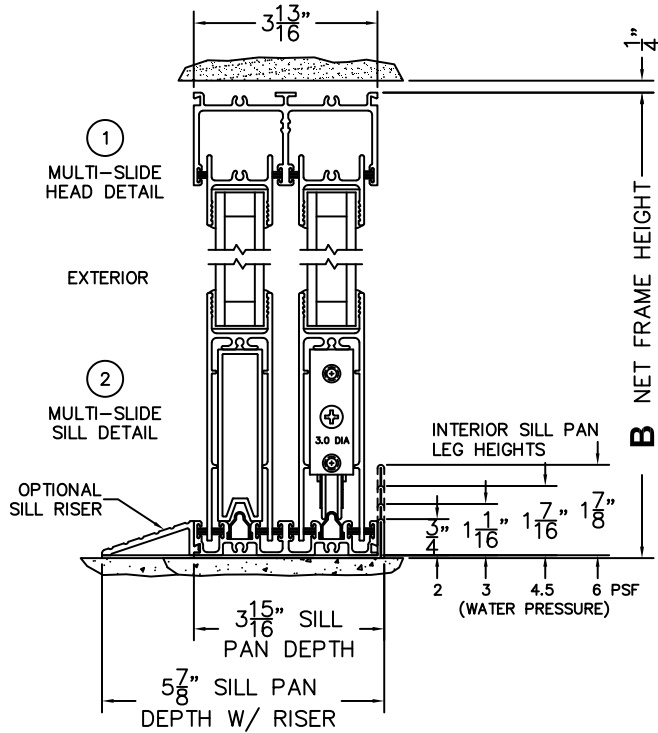

**FLEETWOOD**  
WINDOWS & DOORS  
FleetwoodUSA.com

**NORWOOD 3070EX M/S**  
OOX STANDARD CONFIGURATION  
NO SCREENS

ORDER NO.:

ITEM NO.:

REQUIRED DEALER INFO.

**A**(NET FRAME WIDTH)

**B**(NET FRAME HEIGHT)

SILL PAN HEIGHT(INTERIOR LEG)  
(3/4", 1-1/16", 1-7/16" OR 1-7/8")

(USE RULER TO SCALE DIMENSIONS IN INCHES)

SCALE: 1/4

NOTES:

- ③  
FIXED JAMB
- ④  
T-MULLION
- ⑤  
INTERLOCKERS
- ⑥  
LOCK JAMB