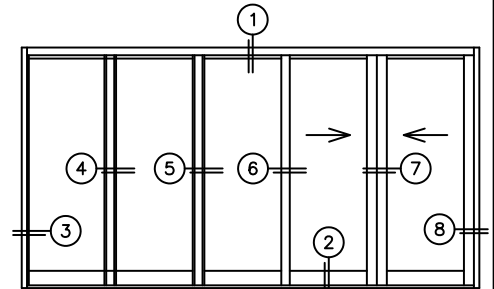

FLEETWOOD
WINDOWS & DOORS
FleetwoodUSA.com

NORWOOD 3070EX M/S
OOOXX STANDARD CONFIGURATION
WITH SCREENS

ORDER NO.:

ITEM NO.:

REQUIRED DEALER INFO.

A(NET FRAME WIDTH)

B(NET FRAME HEIGHT)

SILL PAN HEIGHT (INTERIOR LEG)
(3/4", 1-1/16", 1-7/16" OR 1-7/8")

NOTES:

(USE RULER TO SCALE DIMENSIONS IN INCHES)

SCALE: 1/4

OOOXX DOOR SHOWN

- 3
FIXED JAMB
- 4
T-MULLION
- 5
T-MULLION
- 6
INTERLOCKERS
- 7
INTERLOCKERS
- 8
LOCK JAMB

ARCHETYPE LATCH WITH
FLUSH PULL HANDLES