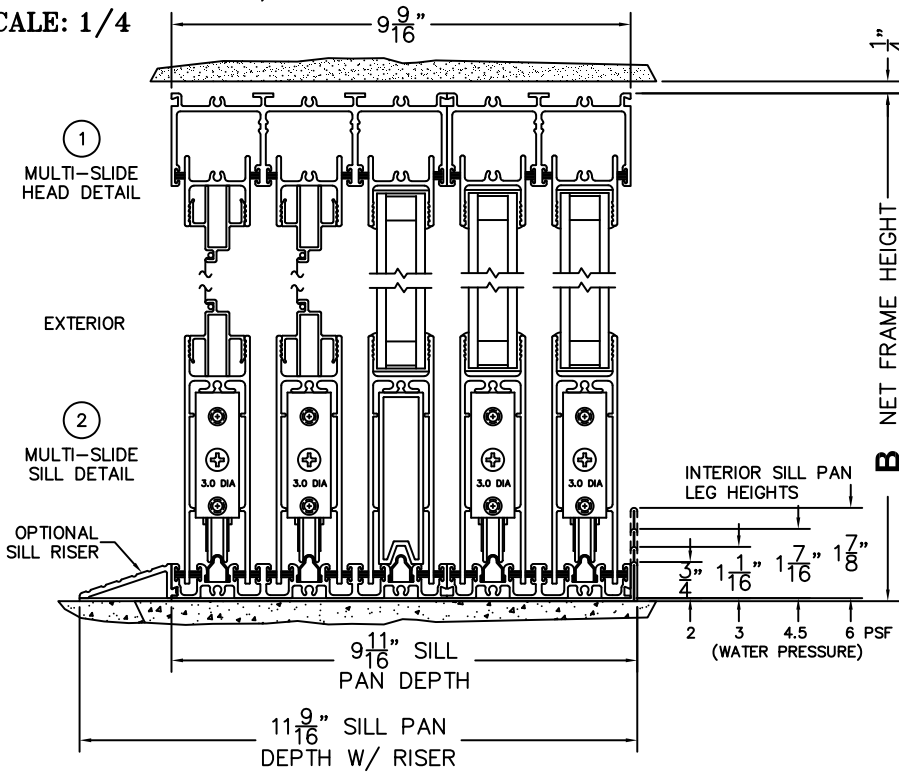

FLEETWOOD
WINDOWS & DOORS
FleetwoodUSA.com

NORWOOD 3070EX M/S
OOOXX STANDARD CONFIGURATION
WITH SCREENS

ORDER NO.:

ITEM NO.:

REQUIRED DEALER INFO.

A(NET FRAME WIDTH)

B(NET FRAME HEIGHT)

SILL PAN HEIGHT (INTERIOR LEG)
(3/4", 1-1/16", 1-7/16" OR 1-7/8")

NOTES:

(USE RULER TO SCALE DIMENSIONS IN INCHES)

SCALE: 1/4

OOOXX DOOR SHOWN

- 3
FIXED JAMB
- 4
T-MULLION
- 5
T-MULLION
- 6
INTERLOCKERS
- 7
INTERLOCKERS
- 8
LOCK JAMB

ARCHETYPE LATCH WITH
FLUSH PULL HANDLES