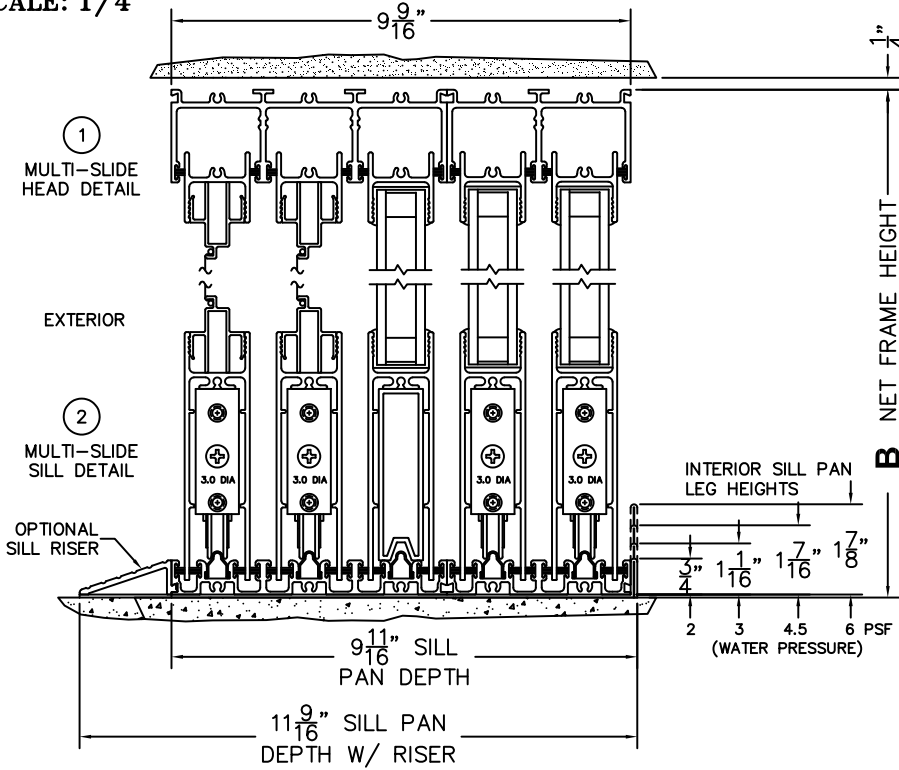

FLEETWOOD
WINDOWS & DOORS
FleetwoodUSA.com

NORWOOD 3070EX M/S
OOOXX STANDARD CONFIGURATION
WITH SCREENS

ORDER NO.:

ITEM NO.:

REQUIRED DEALER INFO.

A(NET FRAME WIDTH)

B(NET FRAME HEIGHT)

SILL PAN HEIGHT (INTERIOR LEG)
(3/4", 1-1/16", 1-7/16" OR 1-7/8")

NOTES:

(USE RULER TO SCALE DIMENSIONS IN INCHES)

SCALE: 1/4

OOOXX DOOR SHOWN

- ③
FIXED JAMB
- ④
T-MULLION
- ⑤
T-MULLION
- ⑥
INTERLOCKERS
- ⑦
INTERLOCKERS
- ⑧
LOCK JAMB