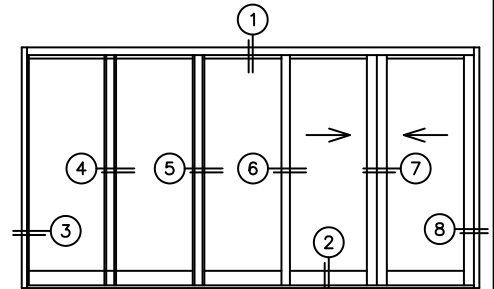

FLEETWOOD
WINDOWS & DOORS
FleetwoodUSA.com

NORWOOD 3070EX M/S
OOOXX STANDARD CONFIGURATION
WITH SCREENS

ORDER NO.:

ITEM NO.:

REQUIRED DEALER INFO.

A(NET FRAME WIDTH)

B(NET FRAME HEIGHT)

SILL PAN HEIGHT (INTERIOR LEG)
(3/4", 1-1/16", 1-7/16" OR 1-7/8")

NOTES:

(USE RULER TO SCALE DIMENSIONS IN INCHES)

SCALE: 1/4

OOOXX DOOR SHOWN

- ③
FIXED JAMB
- ④
T-MULLION
- ⑤
T-MULLION
- ⑥
INTERLOCKERS
- ⑦
INTERLOCKERS
- ⑧
LOCK JAMB