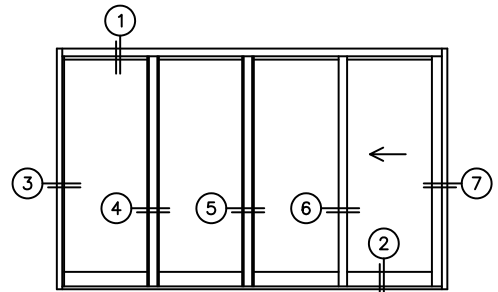

FLEETWOOD
WINDOWS & DOORS
FleetwoodUSA.com

NORWOOD 3070EX M/S
OOOX CUSTOM CONFIGURATION
NO SCREENS

ORDER NO.:

ITEM NO.:

REQUIRED DEALER INFO.

A(NET FRAME WIDTH)

B(NET FRAME HEIGHT)

SILL PAN HEIGHT (INTERIOR LEG)
(3/4", 1-1/16", 1-7/16" OR 1-7/8")

(USE RULER TO SCALE DIMENSIONS IN INCHES)

SCALE: 1/4

NOTES:

OOOX DOOR SHOWN

- ③
FIXED JAMB
- ④
T-MULLION
- ⑤
T-MULLION
- ⑥
INTERLOCKERS
- ⑦
LOCK JAMB