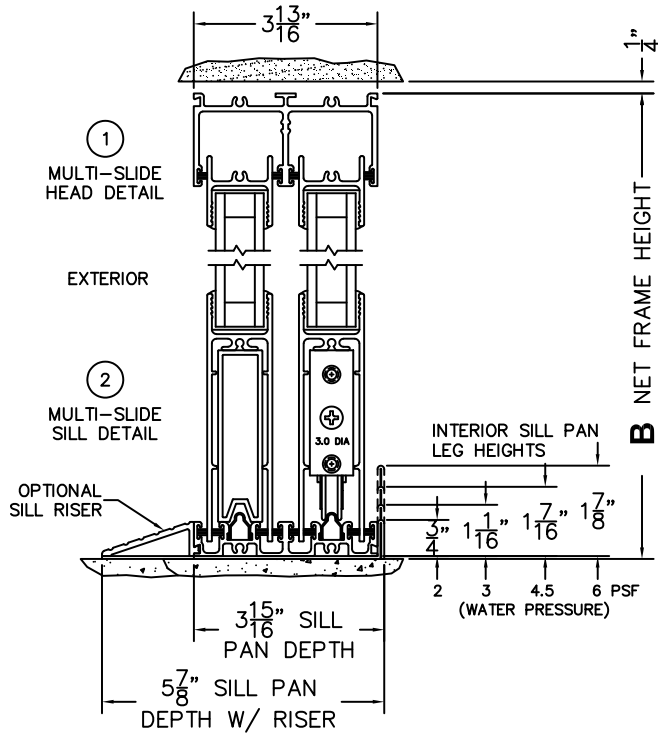

FLEETWOOD
WINDOWS & DOORS
FleetwoodUSA.com

NORWOOD 3070EX M/S
OOOX CUSTOM CONFIGURATION
NO SCREENS

ORDER NO.:

ITEM NO.:

REQUIRED DEALER INFO.

A(NET FRAME WIDTH)

B(NET FRAME HEIGHT)

SILL PAN HEIGHT (INTERIOR LEG)
(3/4", 1-1/16", 1-7/16" OR 1-7/8")

(USE RULER TO SCALE DIMENSIONS IN INCHES)

SCALE: 1/4

NOTES:

OOOX DOOR SHOWN

- ③
FIXED JAMB
- ④
T-MULLION
- ⑤
T-MULLION
- ⑥
INTERLOCKERS
- ⑦
LOCK JAMB