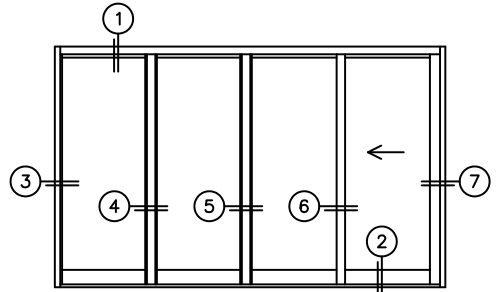

**FLEETWOOD**  
WINDOWS & DOORS  
FleetwoodUSA.com

**NORWOOD 3070EX M/S**  
OOOX CUSTOM CONFIGURATION  
NO SCREENS

ORDER NO.:

ITEM NO.:

REQUIRED DEALER INFO.

**A**(NET FRAME WIDTH)

**B**(NET FRAME HEIGHT)

SILL PAN HEIGHT (INTERIOR LEG)  
(3/4", 1-1/16", 1-7/16" OR 1-7/8")

(USE RULER TO SCALE DIMENSIONS IN INCHES)

SCALE: 1/4

NOTES:

OOOX DOOR SHOWN

- ③  
FIXED JAMB
- ④  
T-MULLION
- ⑤  
T-MULLION
- ⑥  
INTERLOCKERS
- ⑦  
LOCK JAMB