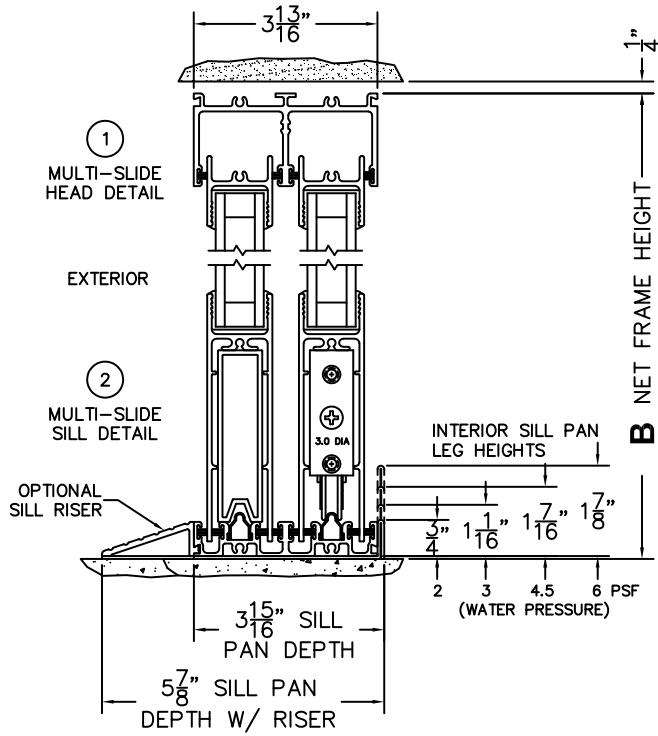

**FLEETWOOD**  
WINDOWS & DOORS  
FleetwoodUSA.com

**NORWOOD 3070EX M/S**  
OOOX CUSTOM CONFIGURATION  
NO SCREENS

ORDER NO.:

ITEM NO.:

REQUIRED DEALER INFO.

**A**(NET FRAME WIDTH)

**B**(NET FRAME HEIGHT)

SILL PAN HEIGHT (INTERIOR LEG)  
(3/4", 1-1/16", 1-7/16" OR 1-7/8")

(USE RULER TO SCALE DIMENSIONS IN INCHES)

SCALE: 1/4

NOTES:

OOOX DOOR SHOWN

- ③  
FIXED JAMB
- ④  
T-MULLION
- ⑤  
T-MULLION
- ⑥  
INTERLOCKERS
- ⑦  
LOCK JAMB