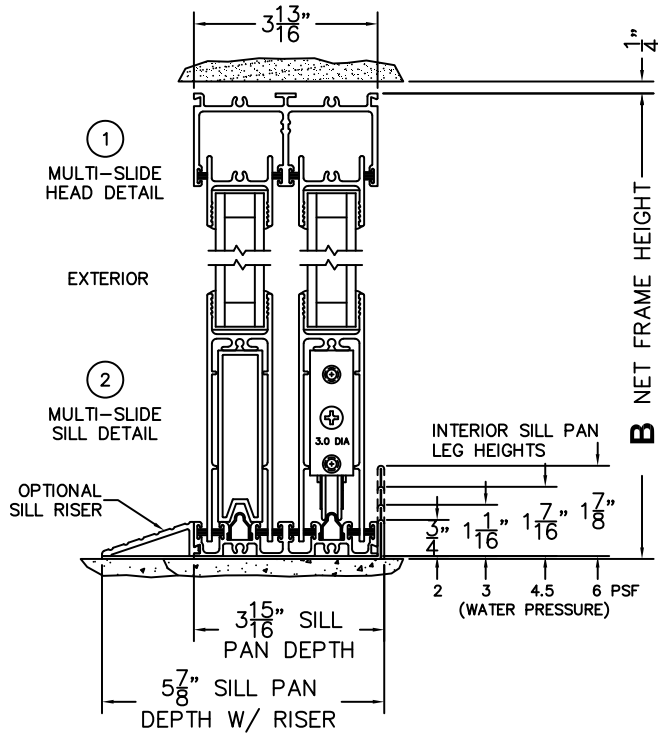

FLEETWOOD
WINDOWS & DOORS
FleetwoodUSA.com

NORWOOD 3070EX M/S
OOOX STANDARD CONFIGURATION
NO SCREENS

ORDER NO.:

ITEM NO.:

REQUIRED DEALER INFO.

A(NET FRAME WIDTH)

B(NET FRAME HEIGHT)

SILL PAN HEIGHT (INTERIOR LEG)
(3/4", 1-1/16", 1-7/16" OR 1-7/8")

(USE RULER TO SCALE DIMENSIONS IN INCHES)

SCALE: 1/4

NOTES:

OOOX DOOR SHOWN

- ③
FIXED JAMB
- ④
T-MULLION
- ⑤
T-MULLION
- ⑥
INTERLOCKERS
- ⑦
LOCK JAMB