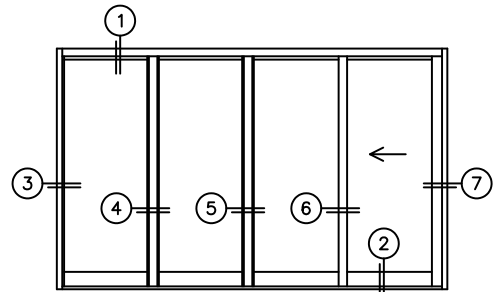

FLEETWOOD
WINDOWS & DOORS
FleetwoodUSA.com

NORWOOD 3070EX M/S
OOOX STANDARD CONFIGURATION
NO SCREENS

ORDER NO.:

ITEM NO.:

REQUIRED DEALER INFO.

A(NET FRAME WIDTH)

B(NET FRAME HEIGHT)

SILL PAN HEIGHT (INTERIOR LEG)
(3/4", 1-1/16", 1-7/16" OR 1-7/8")

(USE RULER TO SCALE DIMENSIONS IN INCHES)

SCALE: 1/4

NOTES:

OOOX DOOR SHOWN

- ③
FIXED JAMB
- ④
T-MULLION
- ⑤
T-MULLION
- ⑥
INTERLOCKERS
- ⑦
LOCK JAMB