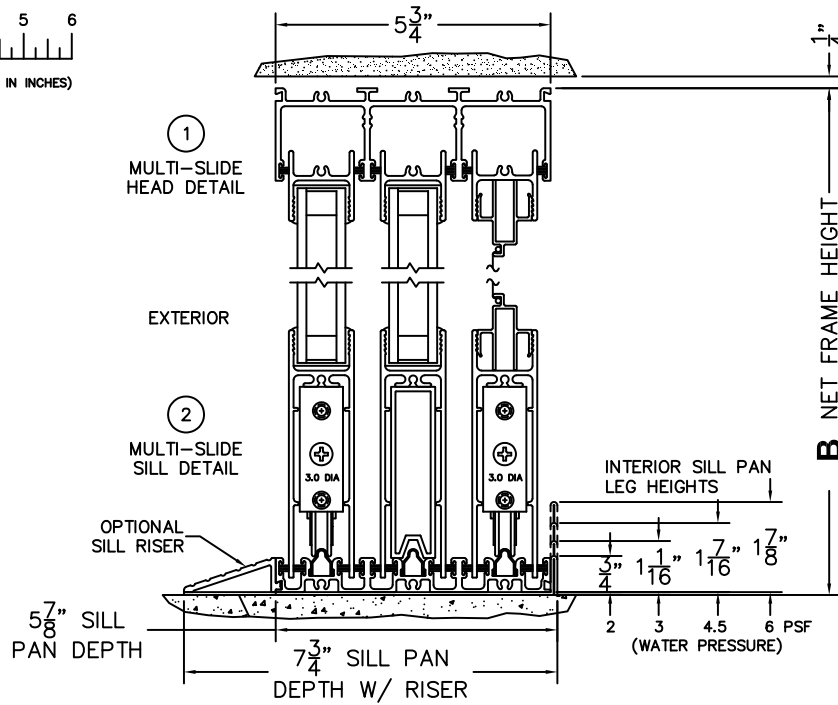

SILL PAN HEIGHT(INTERIOR LEG)
(3/4", 1-1/16", 1-7/16" OR 1-7/8")

NOTES:

(USE RULER TO SCALE DIMENSIONS IN INCHES)

SCALE: 1/4

000X DOOR SHOWN