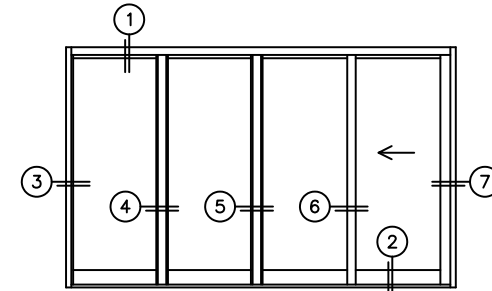

FLEETWOOD
WINDOWS & DOORS
FleetwoodUSA.com

NORWOOD 3070EX M/S

000X CUSTOM CONFIGURATION
WITH SCREENS

ORDER NO.:

ITEM NO.:

REQUIRED DEALER INFO.

A(NET FRAME WIDTH)

B(NET FRAME HEIGHT)

SILL PAN HEIGHT(INTERIOR LEG)
(3/4", 1-1/16", 1-7/16" OR 1-7/8")

NOTES:

(USE RULER TO SCALE DIMENSIONS IN INCHES)

SCALE: 1/4

000X DOOR SHOWN