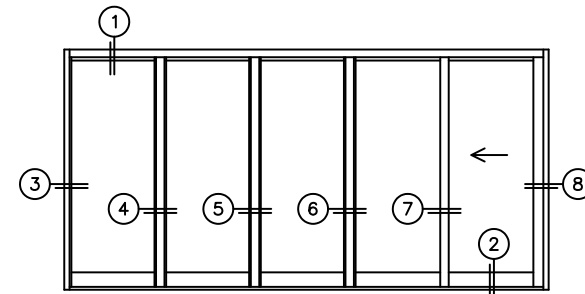

FLEETWOOD
WINDOWS & DOORS
FleetwoodUSA.com

NORWOOD 3070EX M/S

0000X CUSTOM CONFIGURATION
WITH SCREENS

ORDER NO.:

ITEM NO.:

REQUIRED DEALER INFO.

A(NET FRAME WIDTH)

B(NET FRAME HEIGHT)

SILL PAN HEIGHT(INTEIOR LEG)
(3/4", 1-1/16", 1-7/16" OR 1-7/8")

NOTES:

(USE RULER TO SCALE DIMENSIONS IN INCHES)

SCALE: 1/4

0000X DOOR SHOWN