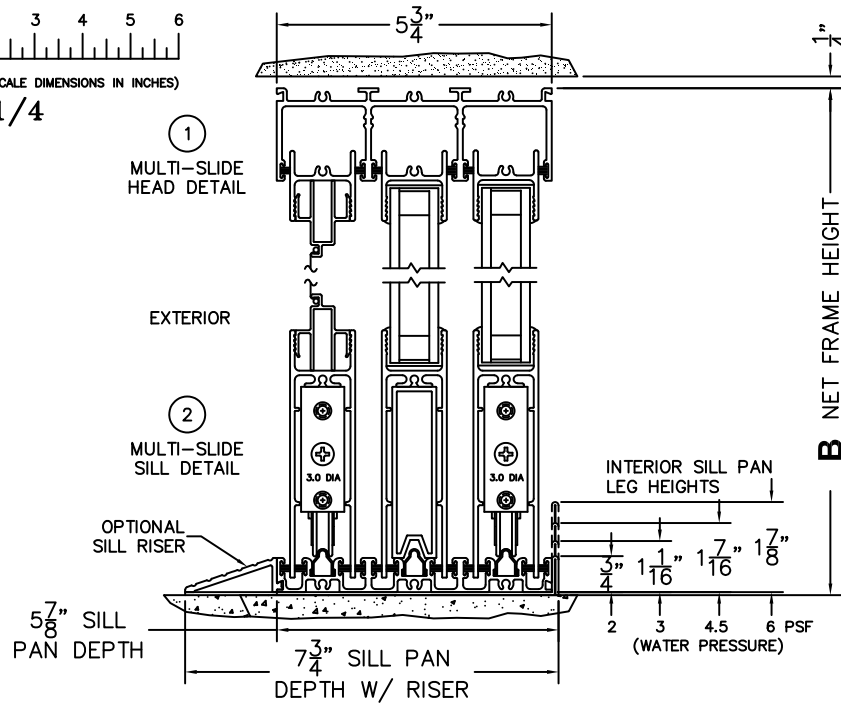

SILL PAN HEIGHT(INTEIOR LEG)
(3/4", 1-1/16", 1-7/16" OR 1-7/8")

NOTES:

(USE RULER TO SCALE DIMENSIONS IN INCHES)

SCALE: 1/4

0000X DOOR SHOWN