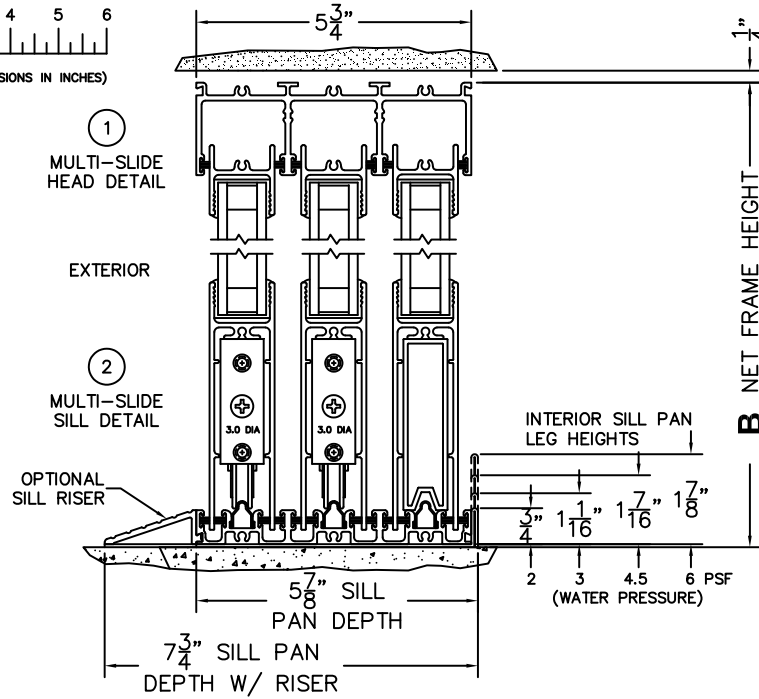

# NORWOOD 3070EX M/S

OOIXXX STANDARD CONFIGURATION  
NO SCREENS

ORDER NO.:

ITEM NO.:

REQUIRED DEALER INFO.

**A**(NET FRAME WIDTH)

**B**(NET FRAME HEIGHT)

SILL PAN HEIGHT(INTERIOR LEG)  
(3/4", 1-1/16", 1-7/16" OR 1-7/8")

NOTES:

(USE RULER TO SCALE DIMENSIONS IN INCHES)

SCALE: 1/4

OOIXXX DOOR SHOWN

③  
FIXED JAMB

④  
INTERLOCKERS

⑤  
MEETING STILES

⑥  
INTERLOCKERS

⑦  
INTERLOCKERS

⑧  
FIXED JAMB

FLUSH PULL HARDWARE WITH SECURITY LATCH