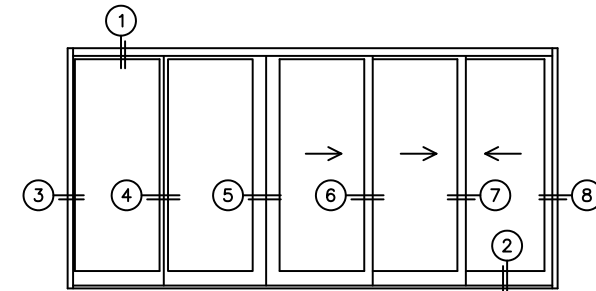

# NORWOOD 3070EX M/S

OOIXXX STANDARD CONFIGURATION  
NO SCREENS

ORDER NO.:

ITEM NO.:

REQUIRED DEALER INFO.

**A**(NET FRAME WIDTH)

**B**(NET FRAME HEIGHT)

SILL PAN HEIGHT(INTERIOR LEG)  
(3/4", 1-1/16", 1-7/16" OR 1-7/8")

NOTES:

(USE RULER TO SCALE DIMENSIONS IN INCHES)

SCALE: 1/4

OOIXXX DOOR SHOWN

③  
FIXED JAMB

④  
INTERLOCKERS

⑤  
MEETING STILES

⑥  
INTERLOCKERS