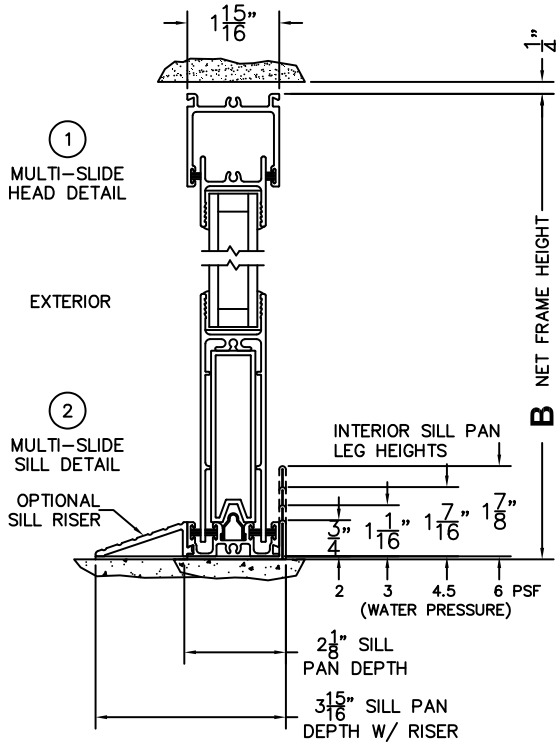

FLEETWOOD
WINDOWS & DOORS
FleetwoodUSA.com

NORWOOD 3070EX M/S
OO STANDARD CONFIGURATION
NO SCREENS

ORDER NO.:

ITEM NO.:

REQUIRED DEALER INFO.

A(NET FRAME WIDTH)

B(NET FRAME HEIGHT)

SILL PAN HEIGHT (INTERIOR LEG)
(3/4", 1-1/16", 1-7/16" OR 1-7/8")

NOTES:

(USE RULER TO SCALE DIMENSIONS IN INCHES)

SCALE: 1/4

③ FIXED JAMB ④ T-MULLION ⑤ FIXED JAMB