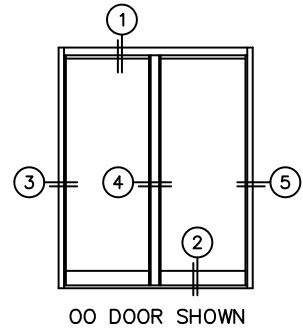

FLEETWOOD
WINDOWS & DOORS
FleetwoodUSA.com

NORWOOD 3070EX M/S
OO STANDARD CONFIGURATION
NO SCREENS

ORDER NO.:

ITEM NO.:

REQUIRED DEALER INFO.

A(NET FRAME WIDTH)

B(NET FRAME HEIGHT)

SILL PAN HEIGHT (INTERIOR LEG)
(3/4", 1-1/16", 1-7/16" OR 1-7/8")

NOTES:

(USE RULER TO SCALE DIMENSIONS IN INCHES)

SCALE: 1/4

③ FIXED JAMB ④ T-MULLION ⑤ FIXED JAMB