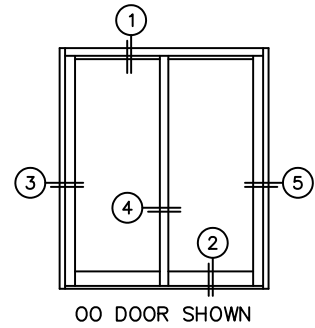

FLEETWOOD
WINDOWS & DOORS
FleetwoodUSA.com

NORWOOD 3070EX M/S
OO STANDARD CONFIGURATION
NO SCREENS

ORDER NO.:

ITEM NO.:

REQUIRED DEALER INFO.

A(NET FRAME WIDTH)

B(NET FRAME HEIGHT)

SILL PAN HEIGHT (INTERIOR LEG)
(3/4", 1-1/16", 1-7/16" OR 1-7/8")

(USE RULER TO SCALE DIMENSIONS IN INCHES)

SCALE: 1/4

NOTES:

③ FIXED JAMB ⑤ INTERLOCKER ⑥ FIXED JAMB