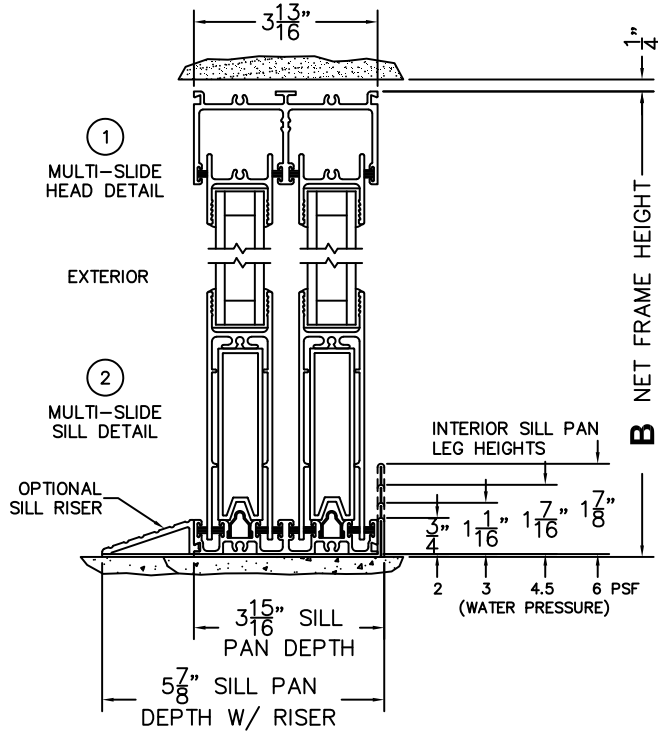

FLEETWOOD
WINDOWS & DOORS
FleetwoodUSA.com

NORWOOD 3070EX M/S
OO STANDARD CONFIGURATION
NO SCREENS

ORDER NO.:

ITEM NO.:

REQUIRED DEALER INFO.

A(NET FRAME WIDTH)

B(NET FRAME HEIGHT)

SILL PAN HEIGHT (INTERIOR LEG)
(3/4", 1-1/16", 1-7/16" OR 1-7/8")

(USE RULER TO SCALE DIMENSIONS IN INCHES)

SCALE: 1/4

NOTES:

③ FIXED JAMB ⑤ INTERLOCKER ⑥ FIXED JAMB