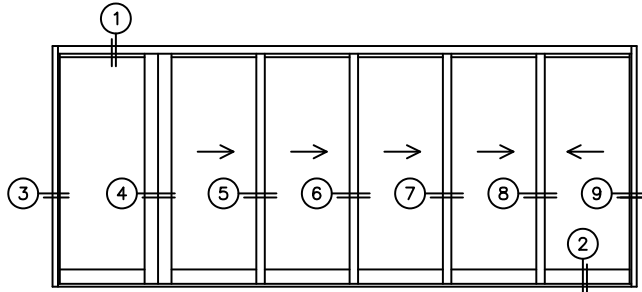

FLEETWOOD
WINDOWS & DOORS
FleetwoodUSA.com

NORWOOD 3070EX M/S
OIXXXX CUSTOM CONFIGURATION
NO SCREENS

ORDER NO.:

ITEM NO.:

REQUIRED DEALER INFO.

A(NET FRAME WIDTH)

B(NET FRAME HEIGHT)

SILL PAN HEIGHT (INTERIOR LEG)
(3/4", 1-1/16", 1-7/16" OR 1-7/8")

NOTES:

(USE RULER TO SCALE DIMENSIONS IN INCHES)

SCALE: 1/4

OIXXXX DOOR SHOWN

- 3
FIXED JAMB
- 4
MEETING STILES
- 5
INTERLOCKERS
- 6
INTERLOCKERS
- 7
INTERLOCKERS
- 8
INTERLOCKERS
- 9
LOCK JAMB