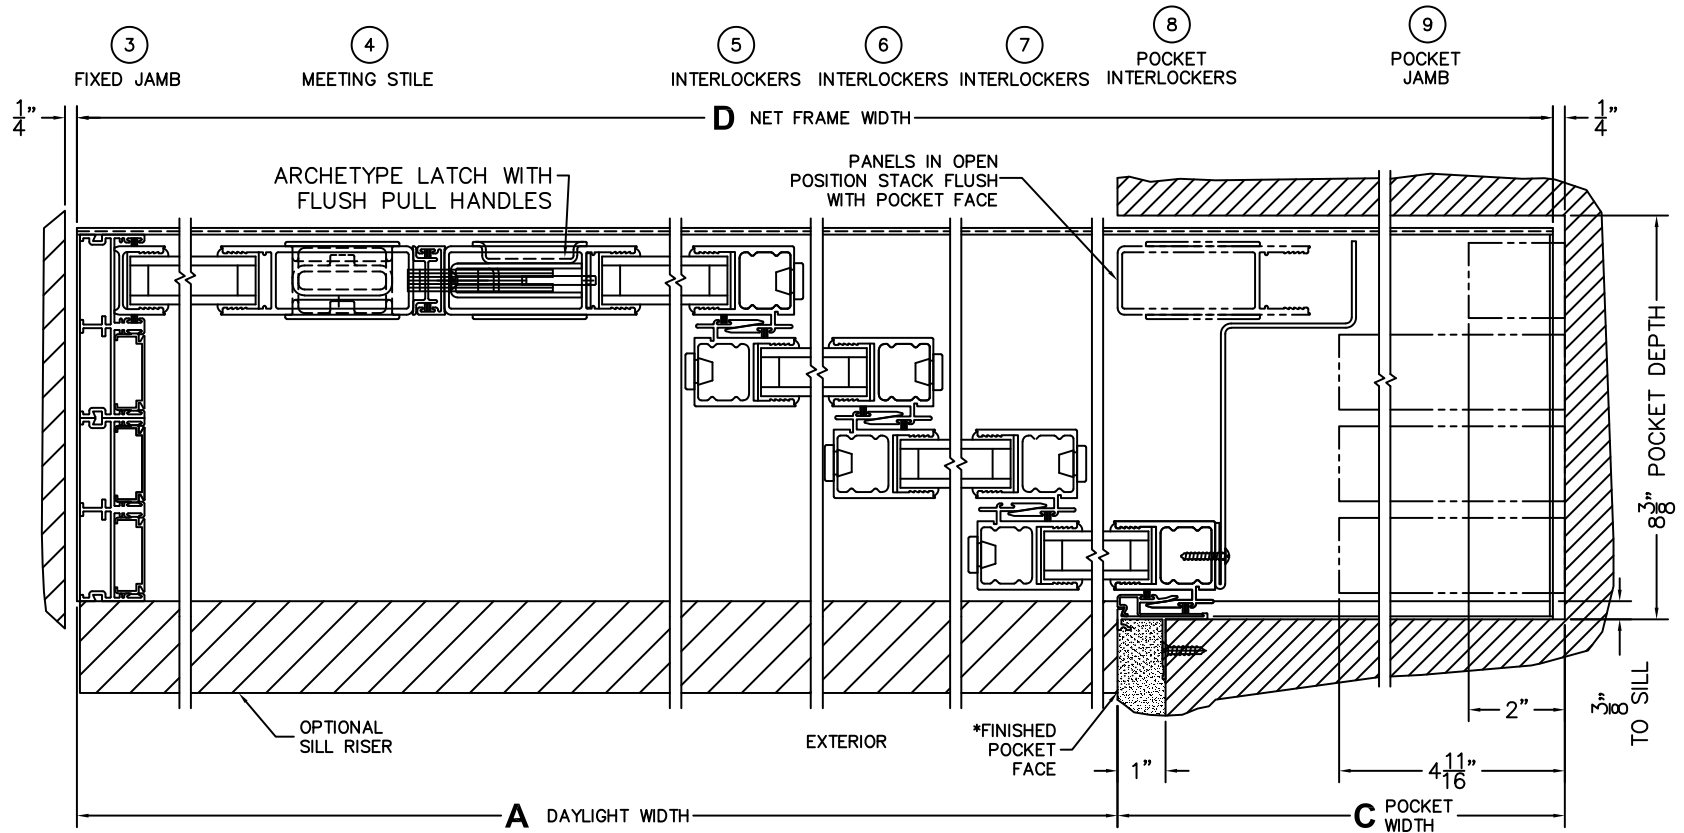

CALCULATED VALUES (FLEETWOOD SUPPLIED)

C(POCKET WIDTH)

D(NET FRAME WIDTH)

NOTES:

(USE RULER TO SCALE DIMENSIONS IN INCHES)

SCALE: 1/4

OIXXXP DOOR SHOWN

(USE RULER TO SCALE DIMENSIONS IN INCHES)

SCALE: 1/4

*CAUTION: WHEN CONSTRUCTING POCKET NOTE THAT DAYLIGHT WIDTH

DOES NOT INCLUDE 1" SET BACK FOR POST INTERLOCKER.