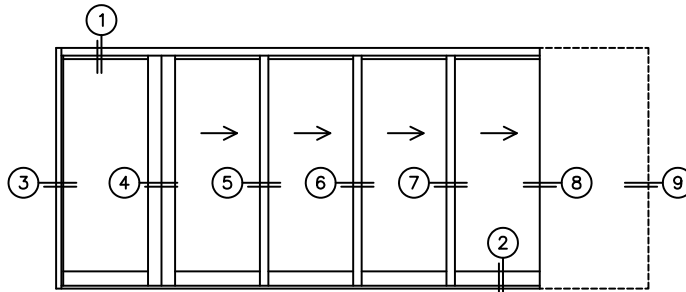

CALCULATED VALUES (FLEETWOOD SUPPLIED)

C(POCKET WIDTH)

D(NET FRAME WIDTH)

NOTES:

(USE RULER TO SCALE DIMENSIONS IN INCHES)

SCALE: 1/4

OIXXXP DOOR SHOWN

(USE RULER TO SCALE DIMENSIONS IN INCHES)

SCALE: 1/4

*CAUTION: WHEN CONSTRUCTING POCKET NOTE THAT DAYLIGHT WIDTH

DOES NOT INCLUDE 1" SET BACK FOR POST INTERLOCKER.