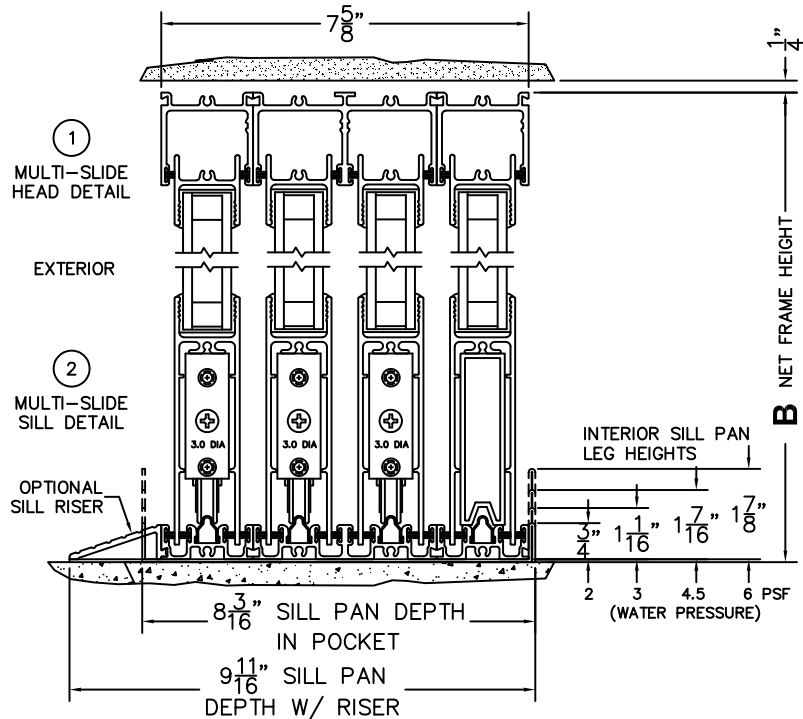

CALCULATED VALUES (FLEETWOOD SUPPLIED)

C(POCKET WIDTH)

D(NET FRAME WIDTH)

NOTES:

(USE RULER TO SCALE DIMENSIONS IN INCHES)

SCALE: 1/4

OIXXXP DOOR SHOWN

(USE RULER TO SCALE DIMENSIONS IN INCHES)

SCALE: 1/4

*CAUTION: WHEN CONSTRUCTING POCKET NOTE THAT DAYLIGHT WIDTH

DOES NOT INCLUDE 1" SET BACK FOR POST INTERLOCKER.