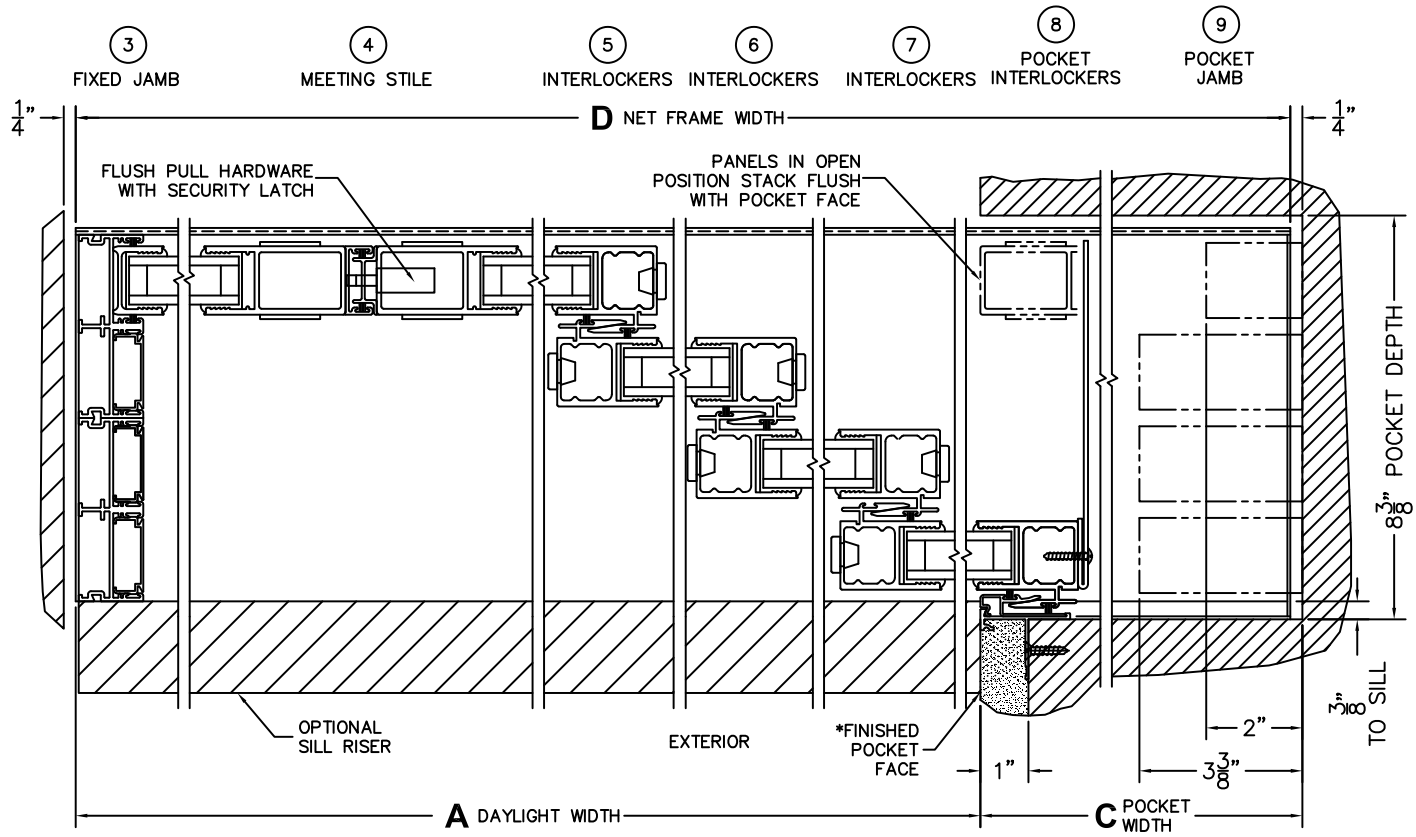

CALCULATED VALUES (FLEETWOOD SUPPLIED)

C(POCKET WIDTH)

D(NET FRAME WIDTH)

NOTES:

(USE RULER TO SCALE DIMENSIONS IN INCHES)

SCALE: 1/4

OIXXXP DOOR SHOWN

FLEETWOOD
WINDOWS & DOORS
FleetwoodUSA.com

NORWOOD 3070EX M/S

NO SCREENS
OIXXXP CUSTOM CONFIGURATION

ORDER NO.:

ITEM NO.:

(USE RULER TO SCALE DIMENSIONS IN INCHES)

SCALE: 1/4

*CAUTION: WHEN CONSTRUCTING POCKET NOTE THAT DAYLIGHT WIDTH DOES NOT INCLUDE 1" SET BACK FOR POST INTERLOCKER