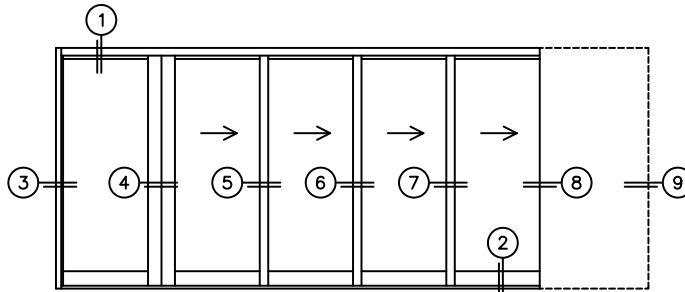

CALCULATED VALUES (FLEETWOOD SUPPLIED)

C(POCKET WIDTH)

D(NET FRAME WIDTH)

NOTES:

(USE RULER TO SCALE DIMENSIONS IN INCHES)

SCALE: 1/4

OIXXXP DOOR SHOWN

FLEETWOOD
WINDOWS & DOORS
FleetwoodUSA.com

NORWOOD 3070EX M/S

NO SCREENS
OIXXXP CUSTOM CONFIGURATION

ORDER NO.:

ITEM NO.:

(USE RULER TO SCALE DIMENSIONS IN INCHES)

SCALE: 1/4

*CAUTION: WHEN CONSTRUCTING POCKET NOTE THAT DAYLIGHT WIDTH DOES NOT INCLUDE 1" SET BACK FOR POST INTERLOCKER