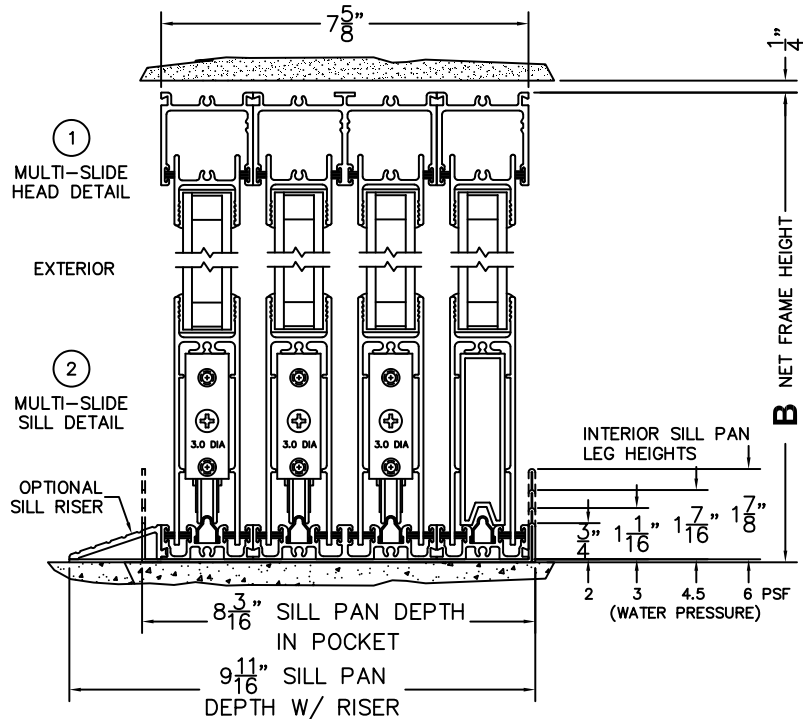

CALCULATED VALUES (FLEETWOOD SUPPLIED)

C(POCKET WIDTH)

D(NET FRAME WIDTH)

NOTES:

(USE RULER TO SCALE DIMENSIONS IN INCHES)

SCALE: 1/4

OIXXXP DOOR SHOWN

FLEETWOOD
WINDOWS & DOORS
FleetwoodUSA.com

NORWOOD 3070EX M/S

NO SCREENS
OIXXXP CUSTOM CONFIGURATION

ORDER NO.:

ITEM NO.:

(USE RULER TO SCALE DIMENSIONS IN INCHES)

SCALE: 1/4

*CAUTION: WHEN CONSTRUCTING POCKET NOTE THAT DAYLIGHT WIDTH DOES NOT INCLUDE 1" SET BACK FOR POST INTERLOCKER