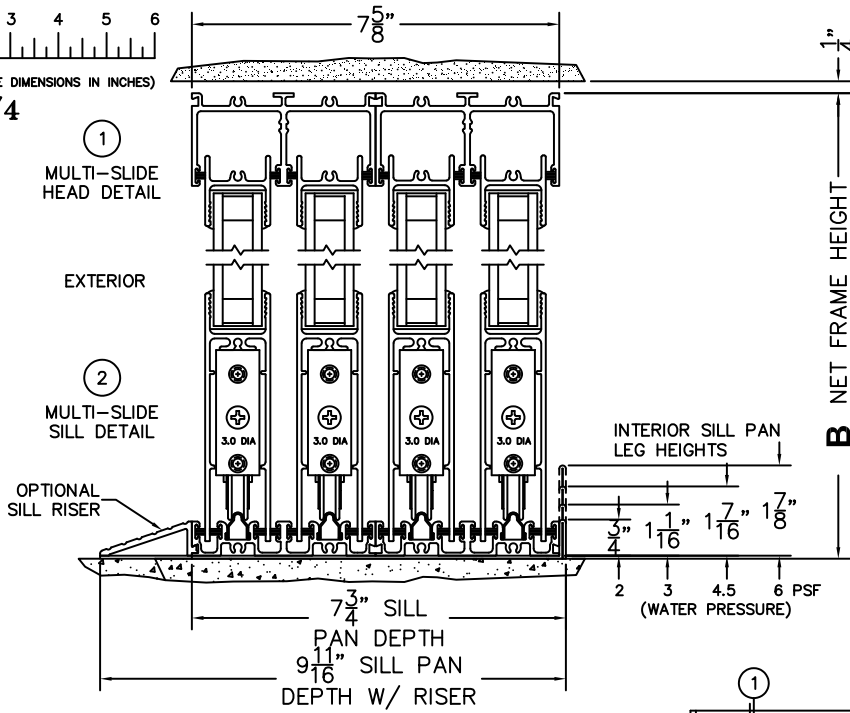

SILL PAN HEIGHT (INTERIOR LEG)  
(3/4", 1-1/16", 1-7/16" OR 1-7/8")

NOTES:

(USE RULER TO SCALE DIMENSIONS IN INCHES)

SCALE: 1/4

OIXXXX DOOR SHOWN