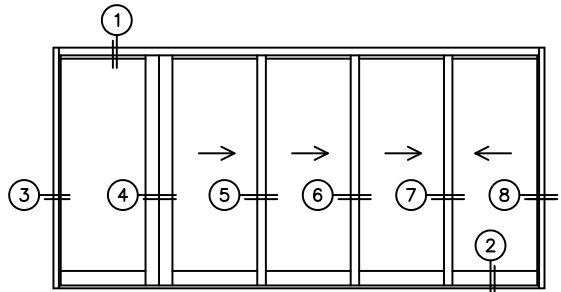

SILL PAN HEIGHT (INTERIOR LEG)  
(3/4", 1-1/16", 1-7/16" OR 1-7/8")

NOTES:

(USE RULER TO SCALE DIMENSIONS IN INCHES)

SCALE: 1/4

OIXXXX DOOR SHOWN