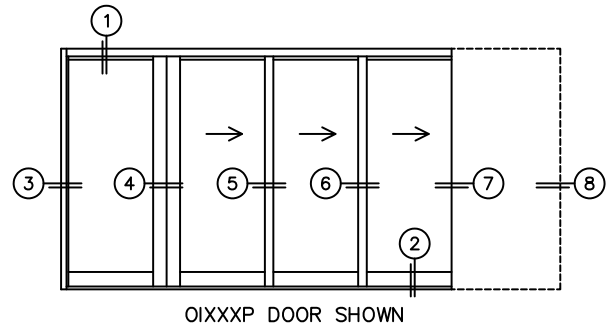

CALCULATED VALUES (FLEETWOOD SUPPLIED)

C(POCKET WIDTH)

D(NET FRAME WIDTH)

NOTES:

(USE RULER TO SCALE DIMENSIONS IN INCHES)

SCALE: 1/4

OIXXP DOOR SHOWN

- ③
FIXED JAMB
- ④
MEETING STILES
- ⑤
INTERLOCKERS
- ⑥
INTERLOCKERS
- ⑦
POCKET INTERLOCKERS
- ⑧
POCKET JAMB

*CAUTION: WHEN CONSTRUCTING POCKET NOTE THAT DAYLIGHT WIDTH

DOES NOT INCLUDE 1" SET BACK FOR POST INTERLOCKER.