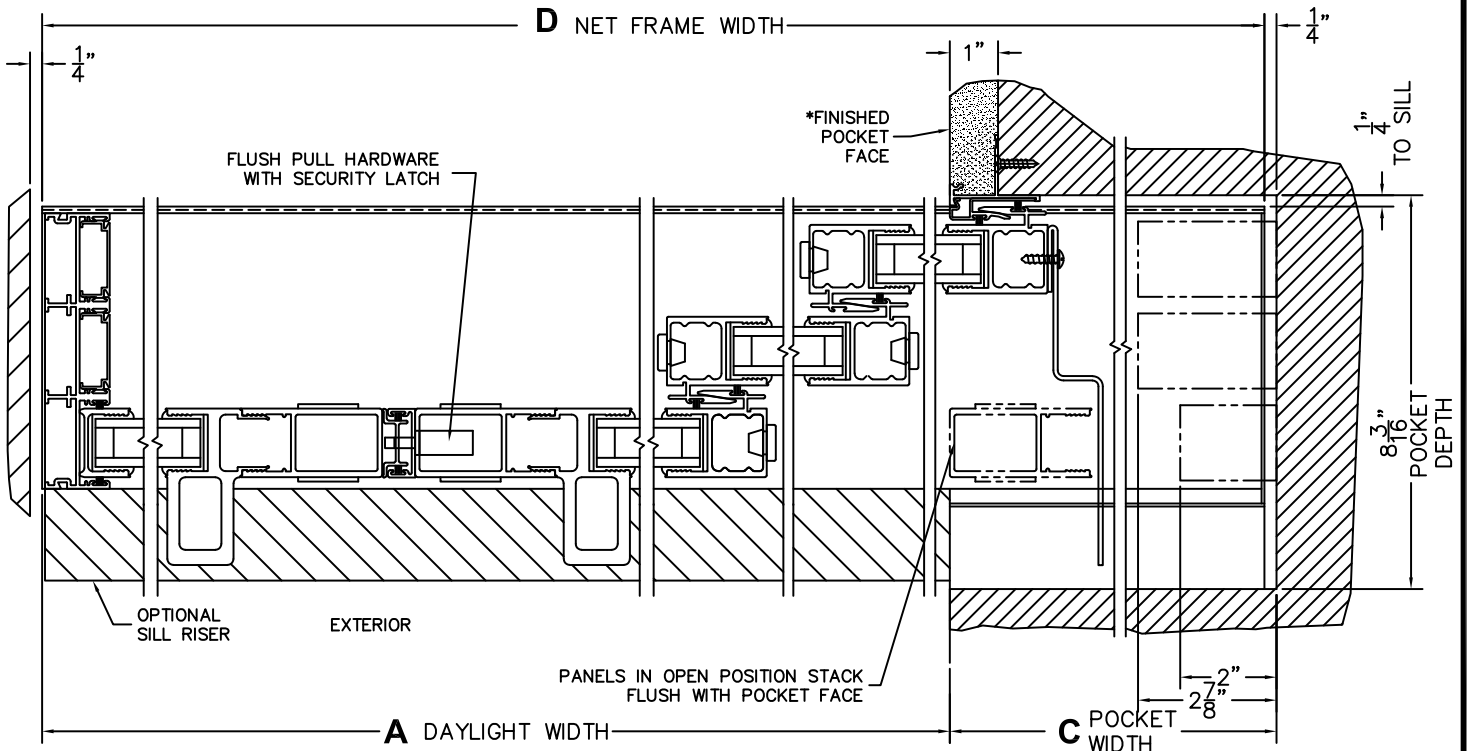

CALCULATED VALUES (FLEETWOOD SUPPLIED)

C(POCKET WIDTH)

D(NET FRAME WIDTH)

NOTES:

(USE RULER TO SCALE DIMENSIONS IN INCHES)

SCALE: 1/4

OIXXP DOOR SHOWN

- ③
FIXED JAMB
- ④
MEETING STILES
- ⑤
INTERLOCKERS
- ⑥
INTERLOCKERS
- ⑦
POCKET INTERLOCKERS
- ⑧
POCKET JAMB

*CAUTION: WHEN CONSTRUCTING POCKET NOTE THAT DAYLIGHT WIDTH

DOES NOT INCLUDE 1" SET BACK FOR POST INTERLOCKER.