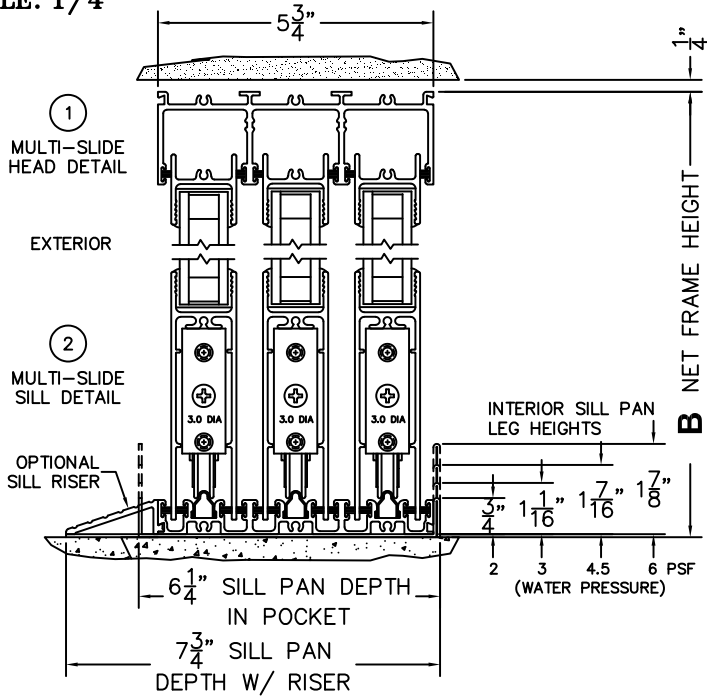

CALCULATED VALUES (FLEETWOOD SUPPLIED)

C(POCKET WIDTH)

D(NET FRAME WIDTH)

NOTES:

(USE RULER TO SCALE DIMENSIONS IN INCHES)

SCALE: 1/4

OIXXP DOOR SHOWN

- ③
FIXED JAMB
- ④
MEETING STILES
- ⑤
INTERLOCKERS
- ⑥
INTERLOCKERS
- ⑦
POCKET INTERLOCKERS
- ⑧
POCKET JAMB

*CAUTION: WHEN CONSTRUCTING POCKET NOTE THAT DAYLIGHT WIDTH

DOES NOT INCLUDE 1" SET BACK FOR POST INTERLOCKER.