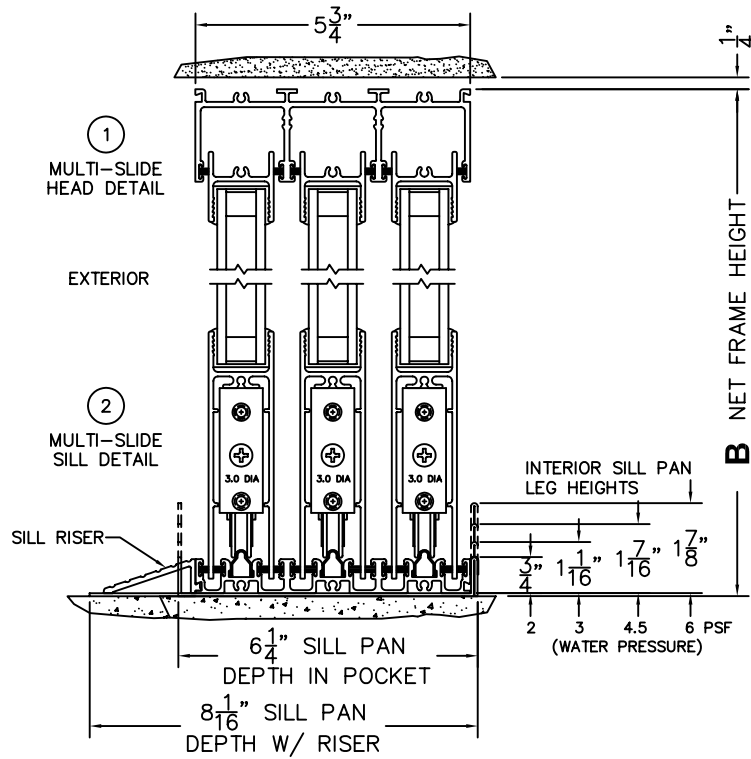

SILL PAN HEIGHT(INTERIOR LEG)
(3/4", 1-1/16", 1-7/16" OR 1-7/8")

CALCULATED VALUES (FLEETWOOD SUPPLIED)

C(POCKET WIDTH)

D(NET FRAME WIDTH)

NOTES:

OIXXP DOOR SHOWN

FLEETWOOD
WINDOWS & DOORS
FleetwoodUSA.com

NORWOOD 3070EX M/S
O1XXXP CUSTOM CONFIGURATION
NO SCREENS

ORDER NO.:

ITEM NO.:

SCALE: 1/4

*CAUTION: WHEN CONSTRUCTING POCKET NOTE THAT DAYLIGHT WIDTH DOES NOT INCLUDE 1" SET BACK FOR POST INTERLOCKER.

FLEETWOOD
WINDOWS & DOORS
FleetwoodUSA.com

NORWOOD 3070EX M/S

OXXXX CUSTOM CONFIGURATION
NO SCREENS

ORDER NO.:

ITEM NO.:

SCALE: 1/4

POCKET VIEW: PANELS IN OPEN POSITION

DWG NO.: 3070-EX-OXXXX-NSD-IS-MS-SIE-HF-DN-AN-PE3-PN-P2

SHEET: 3 OF 3

CUSTOMER
SIGNATURE

DATE: