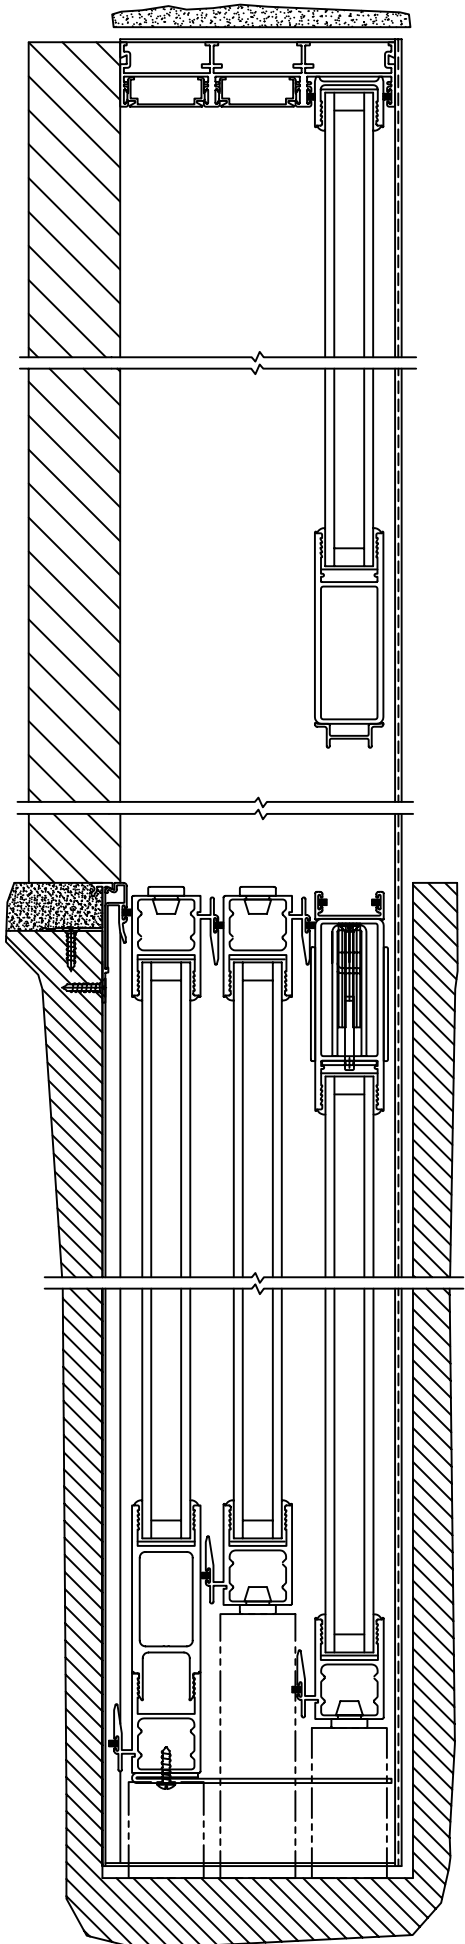

FLEETWOOD
WINDOWS & DOORS
FleetwoodUSA.com

NORWOOD 3070EX M/S
OIXXP CUSTOM CONFIGURATION
NO SCREENS

ORDER NO.:

ITEM NO.:

SCALE: 1/4

REQUIRED DEALER INFO.

A(DAYLIGHT WIDTH)

B(NET FRAME HEIGHT)

SILL PAN HEIGHT(INTERIOR LEG)
(3/4", 1-1/16", 1-7/16" OR 1-7/8")

CALCULATED VALUES (FLEETWOOD SUPPLIED)

C(POCKET WIDTH)

D(NET FRAME WIDTH)

NOTES:

OIXXP DOOR SHOWN

FLEETWOOD
WINDOWS & DOORS
FleetwoodUSA.com

NORWOOD 3070EX M/S
O1XXXP CUSTOM CONFIGURATION
NO SCREENS

ORDER NO.:

ITEM NO.:

SCALE: 1/4

*CAUTION: WHEN CONSTRUCTING POCKET NOTE THAT DAYLIGHT WIDTH DOES NOT INCLUDE 1" SET BACK FOR POST INTERLOCKER.

FLEETWOOD
WINDOWS & DOORS
FleetwoodUSA.com

NORWOOD 3070EX M/S

OXXXX CUSTOM CONFIGURATION
NO SCREENS

ORDER NO.:

ITEM NO.:

SCALE: 1/4

POCKET VIEW: PANELS IN OPEN POSITION

DWG NO.: 3070-EX-OXXXX-NSD-IS-MS-SIE-HF-DN-AN-PE3-PN-P2

SHEET: 3 OF 3

CUSTOMER
SIGNATURE

DATE: