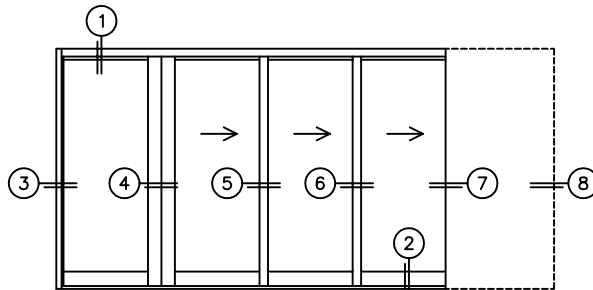

SILL PAN HEIGHT(INTERIOR LEG)
(3/4", 1-1/16", 1-7/16" OR 1-7/8")

CALCULATED VALUES (FLEETWOOD SUPPLIED)

C(POCKET WIDTH)

D(NET FRAME WIDTH)

NOTES:

OIXXP DOOR SHOWN

FLEETWOOD
WINDOWS & DOORS
FleetwoodUSA.com

NORWOOD 3070EX M/S
O1XXXP CUSTOM CONFIGURATION
NO SCREENS

ORDER NO.:

ITEM NO.:

SCALE: 1/4

*CAUTION: WHEN CONSTRUCTING POCKET NOTE THAT DAYLIGHT WIDTH DOES NOT INCLUDE 1" SET BACK FOR POST INTERLOCKER.

FLEETWOOD
WINDOWS & DOORS
FleetwoodUSA.com

NORWOOD 3070EX M/S

OXXXX CUSTOM CONFIGURATION
NO SCREENS

ORDER NO.:

ITEM NO.:

SCALE: 1/4

POCKET VIEW: PANELS IN OPEN POSITION

DWG NO.: 3070-EX-OXXXX-NSD-IS-MS-SIE-HF-DN-AN-PE3-PN-P2

SHEET: 3 OF 3

CUSTOMER
SIGNATURE

DATE: