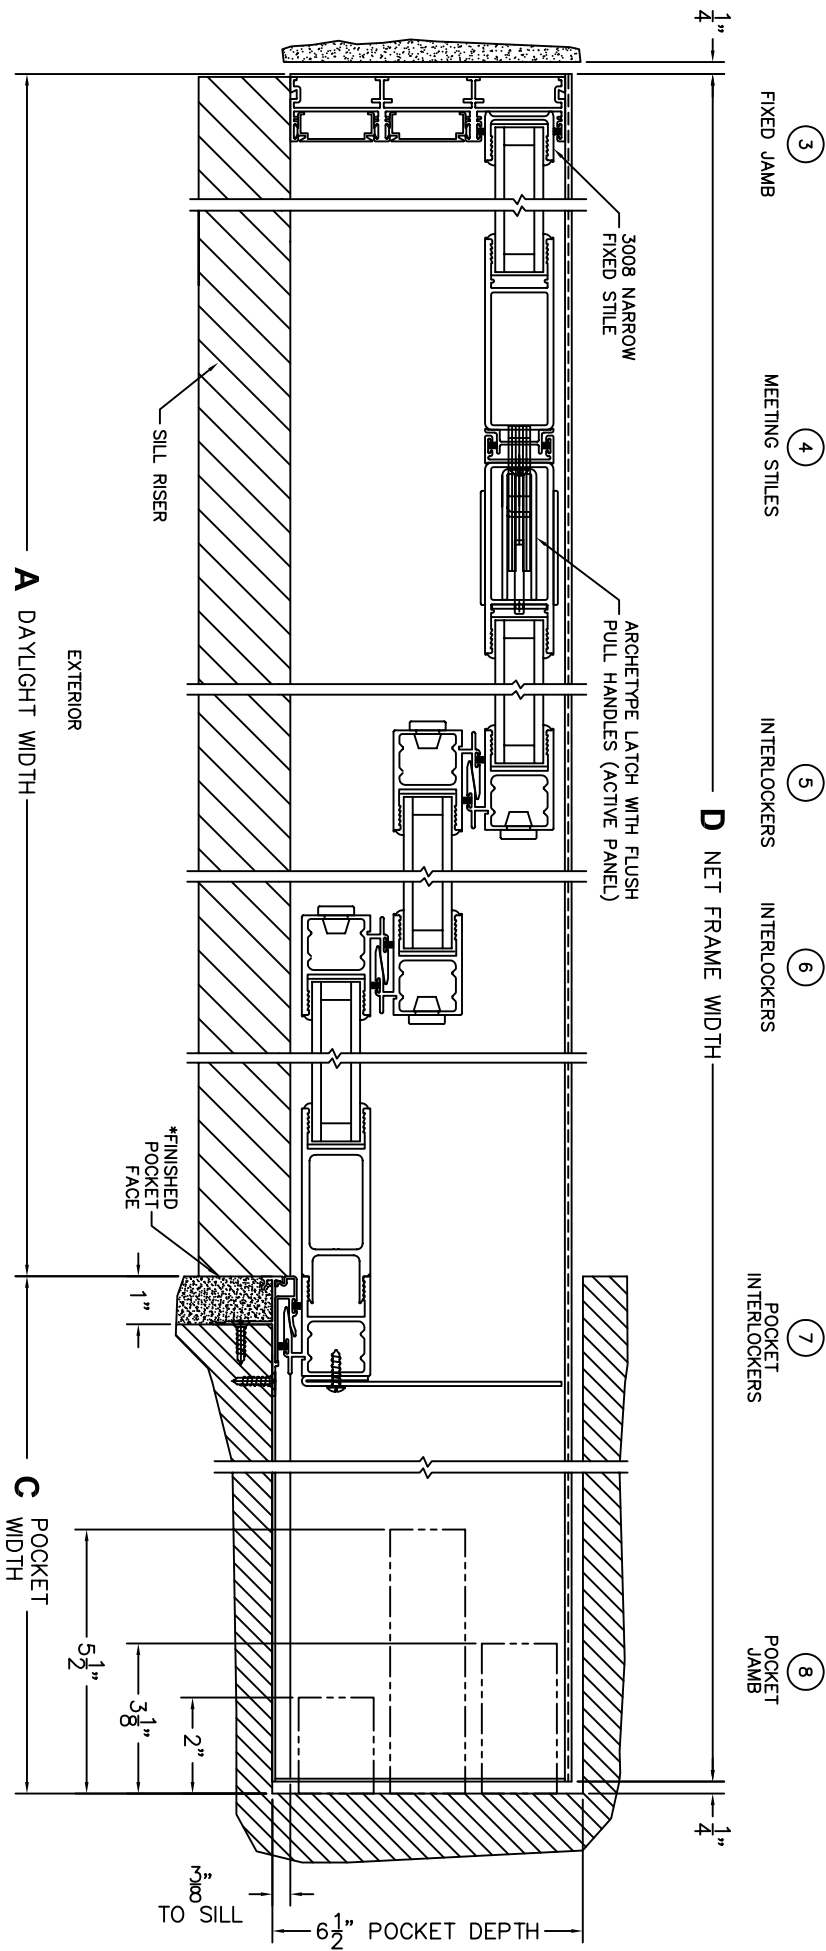

FLEETWOOD
WINDOWS & DOORS
FleetwoodUSA.com

NORWOOD 3070EX M/S
OIXXP CUSTOM CONFIGURATION
NO SCREENS

ORDER NO.:

ITEM NO.:

SCALE: 1/4

REQUIRED DEALER INFO.

A(DAYLIGHT WIDTH)

B(NET FRAME HEIGHT)

SILL PAN HEIGHT(INTERIOR LEG)
(3/4", 1-1/16", 1-7/16" OR 1-7/8")

CALCULATED VALUES (FLEETWOOD SUPPLIED)

C(POCKET WIDTH)

D(NET FRAME WIDTH)

NOTES:

OIXXP DOOR SHOWN

FLEETWOOD
WINDOWS & DOORS
FleetwoodUSA.com

NORWOOD 3070EX M/S
O1XXXP CUSTOM CONFIGURATION
NO SCREENS

ORDER NO.:

ITEM NO.:

SCALE: 1/4

*CAUTION: WHEN CONSTRUCTING POCKET NOTE THAT DAYLIGHT WIDTH DOES NOT INCLUDE 1" SET BACK FOR POST INTERLOCKER.

FLEETWOOD
WINDOWS & DOORS
FleetwoodUSA.com

NORWOOD 3070EX M/S

OXXXX CUSTOM CONFIGURATION
NO SCREENS

ORDER NO.:

ITEM NO.:

SCALE: 1/4

POCKET VIEW: PANELS IN OPEN POSITION

DWG NO.: 3070-EX-OXXXX-NSD-IS-MS-SIE-HF-DN-AN-PE3-PN-P2

SHEET: 3 OF 3

CUSTOMER
SIGNATURE

DATE: