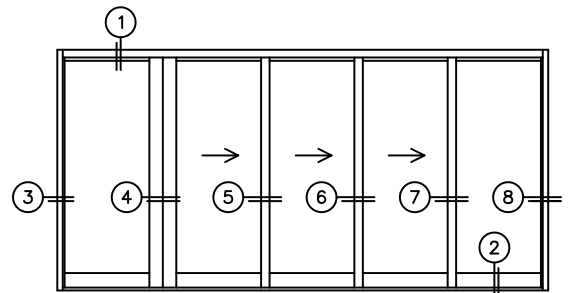

FLEETWOOD
WINDOWS & DOORS
FleetwoodUSA.com

NORWOOD 3070EX M/S
OIXXXO CUSTOM CONFIGURATION
NO SCREENS

ORDER NO.:

ITEM NO.:

REQUIRED DEALER INFO.

A(NET FRAME WIDTH)

B(NET FRAME HEIGHT)

SILL PAN HEIGHT (INTERIOR LEG)
(3/4", 1-1/16", 1-7/16" OR 1-7/8")

NOTES:

(USE RULER TO SCALE DIMENSIONS IN INCHES)

SCALE: 1/4

OIXXXO DOOR SHOWN

3
FIXED JAMB

4
MEETING STILES

5
INTERLOCKERS

6
INTERLOCKERS