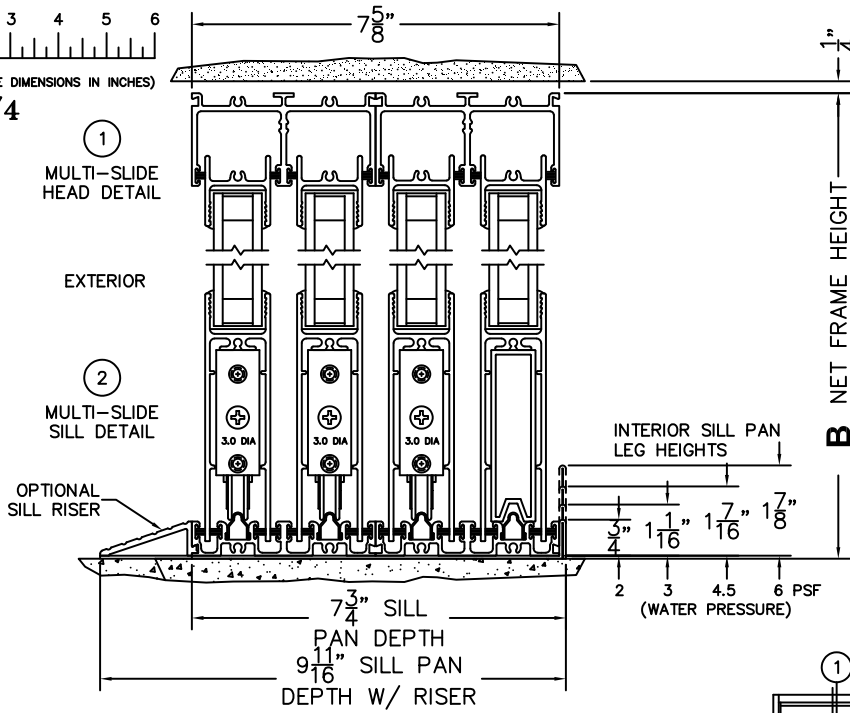

FLEETWOOD
WINDOWS & DOORS
FleetwoodUSA.com

NORWOOD 3070EX M/S
OIXXXO CUSTOM CONFIGURATION
NO SCREENS

ORDER NO.:

ITEM NO.:

REQUIRED DEALER INFO.

A(NET FRAME WIDTH)

B(NET FRAME HEIGHT)

SILL PAN HEIGHT (INTERIOR LEG)
(3/4", 1-1/16", 1-7/16" OR 1-7/8")

NOTES:

(USE RULER TO SCALE DIMENSIONS IN INCHES)

SCALE: 1/4

OIXXXO DOOR SHOWN

3
FIXED JAMB

4
MEETING STILES

5
INTERLOCKERS

6
INTERLOCKERS

7
INTERLOCKERS

8
FIXED JAMB