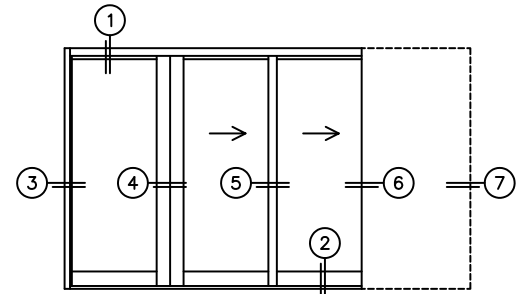

SILL PAN HEIGHT (INTERIOR LEG)  
(3/4", 1-1/16", 1-7/16" OR 1-7/8")

CALCULATED VALUES (FLEETWOOD SUPPLIED)

**C**(POCKET WIDTH)

**D**(NET FRAME WIDTH)

NOTES:

(USE RULER TO SCALE DIMENSIONS IN INCHES)

SCALE: 1/4

OIXXP DOOR SHOWN

③  
POCKET  
JAMB

⑥  
MEETING  
STILES

⑤  
INTERLOCKERS

④  
POCKET  
INTERLOCKERS

⑦  
FIXED JAMB

\*CAUTION: WHEN CONSTRUCTING POCKET NOTE THAT DAYLIGHT WIDTH

DOES NOT INCLUDE 1" SET BACK FOR POST INTERLOCKER.