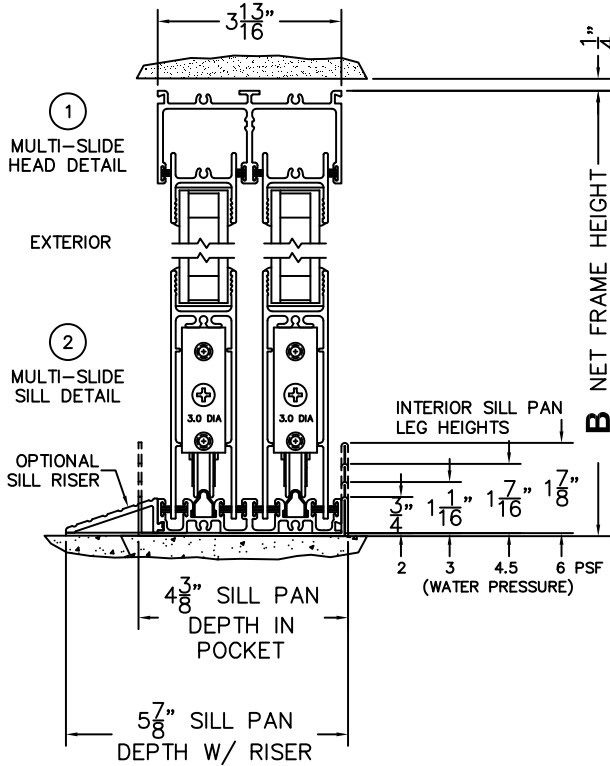

SILL PAN HEIGHT (INTERIOR LEG)  
(3/4", 1-1/16", 1-7/16" OR 1-7/8")

CALCULATED VALUES (FLEETWOOD SUPPLIED)

**C**(POCKET WIDTH)

**D**(NET FRAME WIDTH)

NOTES:

(USE RULER TO SCALE DIMENSIONS IN INCHES)

SCALE: 1/4

OIXXP DOOR SHOWN

③  
POCKET  
JAMB

⑥  
MEETING  
STILES

⑤  
INTERLOCKERS

④  
POCKET  
INTERLOCKERS

⑦  
FIXED JAMB

\*CAUTION: WHEN CONSTRUCTING POCKET NOTE THAT DAYLIGHT WIDTH

DOES NOT INCLUDE 1" SET BACK FOR POST INTERLOCKER.