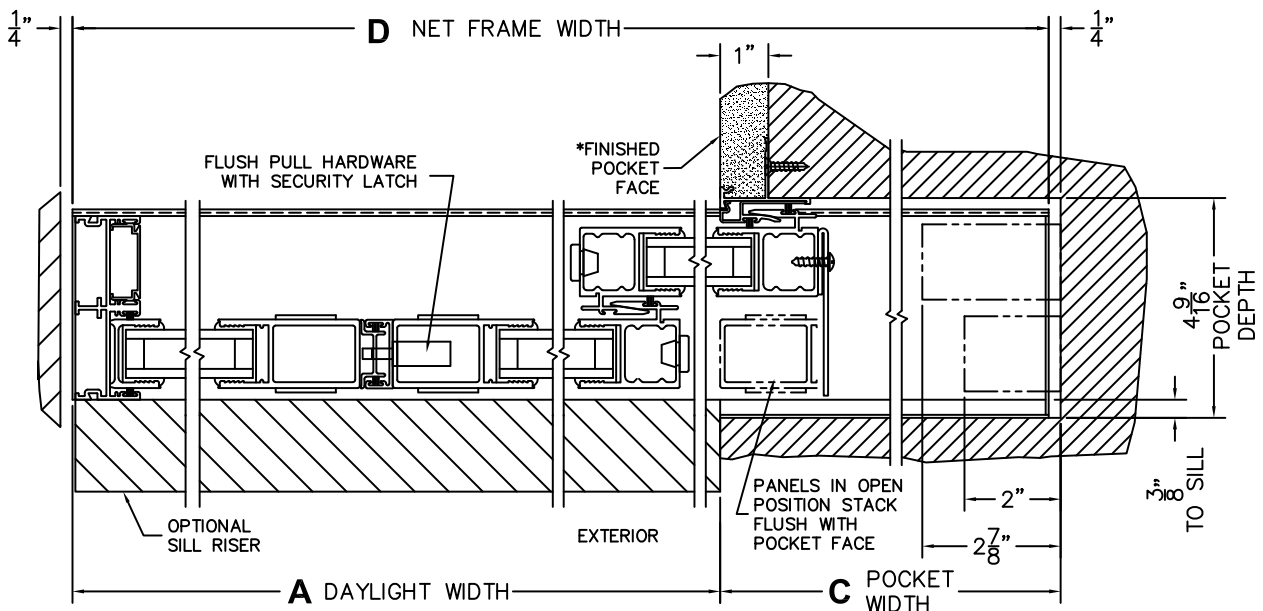

SILL PAN HEIGHT (INTERIOR LEG)  
(3/4", 1-1/16", 1-7/16" OR 1-7/8")

CALCULATED VALUES (FLEETWOOD SUPPLIED)

**C**(POCKET WIDTH)

**D**(NET FRAME WIDTH)

NOTES:

(USE RULER TO SCALE DIMENSIONS IN INCHES)

SCALE: 1/4

OIXXP DOOR SHOWN

③  
POCKET  
JAMB

⑥  
MEETING  
STILES

⑤  
INTERLOCKERS

④  
POCKET  
INTERLOCKERS

⑦  
FIXED JAMB

\*CAUTION: WHEN CONSTRUCTING POCKET NOTE THAT DAYLIGHT WIDTH

DOES NOT INCLUDE 1" SET BACK FOR POST INTERLOCKER.