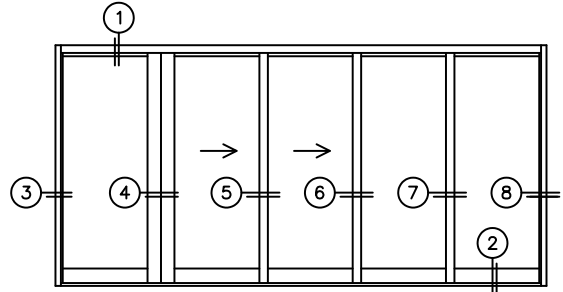

FLEETWOOD
WINDOWS & DOORS
FleetwoodUSA.com

NORWOOD 3070EX M/S
OIXX00 CUSTOM CONFIGURATION
NO SCREENS

ORDER NO.:

ITEM NO.:

REQUIRED DEALER INFO.

A(NET FRAME WIDTH)

B(NET FRAME HEIGHT)

SILL PAN HEIGHT (INTERIOR LEG)
(3/4", 1-1/16", 1-7/16" OR 1-7/8")

NOTES:

(USE RULER TO SCALE DIMENSIONS IN INCHES)

SCALE: 1/4"

OIXX00 DOOR SHOWN

③
FIXED JAMB

④
MEETING STILES

⑤
INTERLOCKERS

⑥
INTERLOCKERS