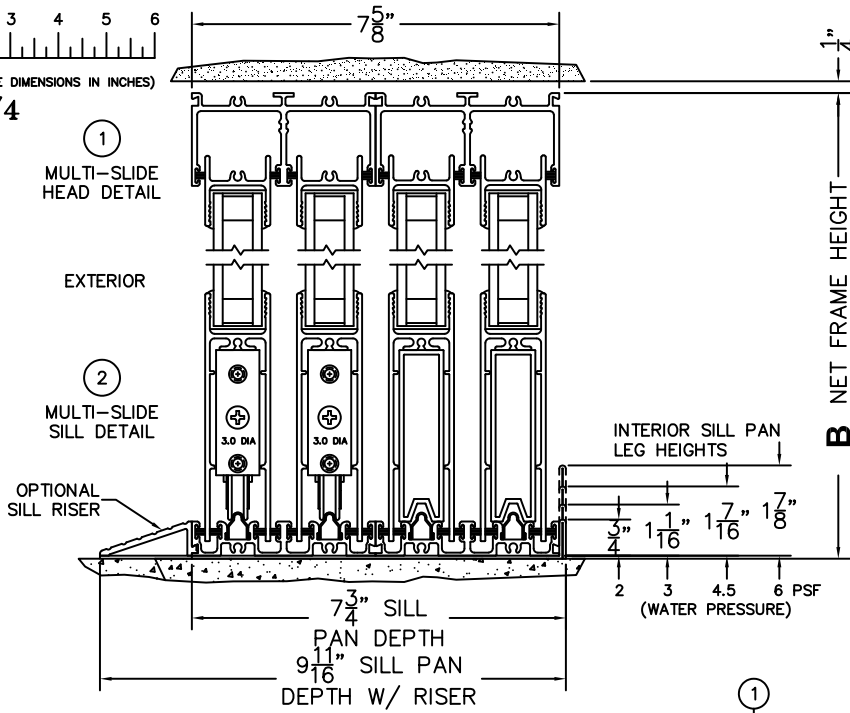

FLEETWOOD
WINDOWS & DOORS
FleetwoodUSA.com

NORWOOD 3070EX M/S
OIXX00 CUSTOM CONFIGURATION
NO SCREENS

ORDER NO.:

ITEM NO.:

REQUIRED DEALER INFO.

A(NET FRAME WIDTH)

B(NET FRAME HEIGHT)

SILL PAN HEIGHT (INTERIOR LEG)
(3/4", 1-1/16", 1-7/16" OR 1-7/8")

NOTES:

(USE RULER TO SCALE DIMENSIONS IN INCHES)

SCALE: 1/4"

OIXX00 DOOR SHOWN

③
FIXED JAMB

④
MEETING STILES

⑤
INTERLOCKERS

⑥
INTERLOCKERS

⑦
INTERLOCKERS

⑧
FIXED JAMB