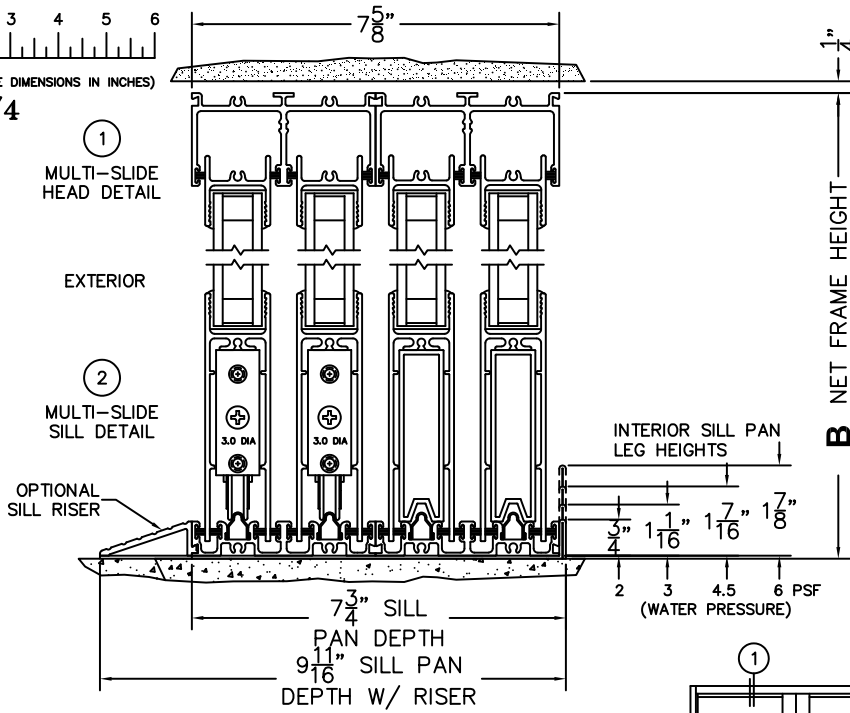

FLEETWOOD
WINDOWS & DOORS
FleetwoodUSA.com

NORWOOD 3070EX M/S
OIXXOO CUSTOM CONFIGURATION
NO SCREENS

ORDER NO.:

ITEM NO.:

REQUIRED DEALER INFO.

A(NET FRAME WIDTH)

B(NET FRAME HEIGHT)

SILL PAN HEIGHT (INTERIOR LEG)
(3/4", 1-1/16", 1-7/16" OR 1-7/8")

NOTES:

(USE RULER TO SCALE DIMENSIONS IN INCHES)

SCALE: 1/4

OIXXOO DOOR SHOWN