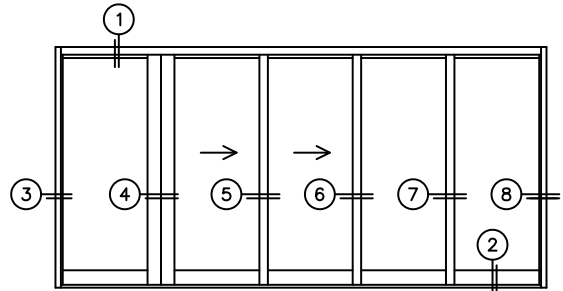

FLEETWOOD
WINDOWS & DOORS
FleetwoodUSA.com

NORWOOD 3070EX M/S
OIXXOO CUSTOM CONFIGURATION
NO SCREENS

ORDER NO.:

ITEM NO.:

REQUIRED DEALER INFO.

A(NET FRAME WIDTH)

B(NET FRAME HEIGHT)

SILL PAN HEIGHT (INTERIOR LEG)
(3/4", 1-1/16", 1-7/16" OR 1-7/8")

NOTES:

(USE RULER TO SCALE DIMENSIONS IN INCHES)

SCALE: 1/4

OIXXOO DOOR SHOWN