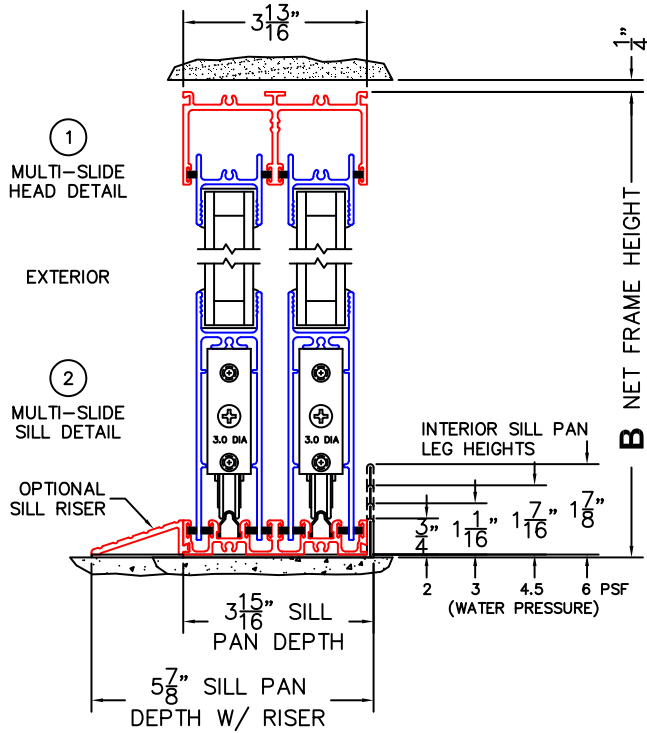

SILL PAN HEIGHT (INTERIOR LEG)  
(3/4", 1-1/16", 1-7/16" OR 1-7/8")

(USE RULER TO SCALE DIMENSIONS IN INCHES)

SCALE: 1/4

NOTES:

③  
FIXED JAMB

④  
MEETING STILES

⑤  
INTERLOCKERS

⑥  
LOCK JAMB