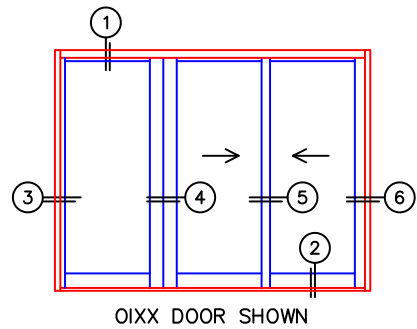

SILL PAN HEIGHT (INTERIOR LEG)  
(3/4", 1-1/16", 1-7/16" OR 1-7/8")

(USE RULER TO SCALE DIMENSIONS IN INCHES)

SCALE: 1/4

NOTES:

③  
FIXED JAMB

④  
MEETING STILES

⑤  
INTERLOCKERS

⑥  
LOCK JAMB