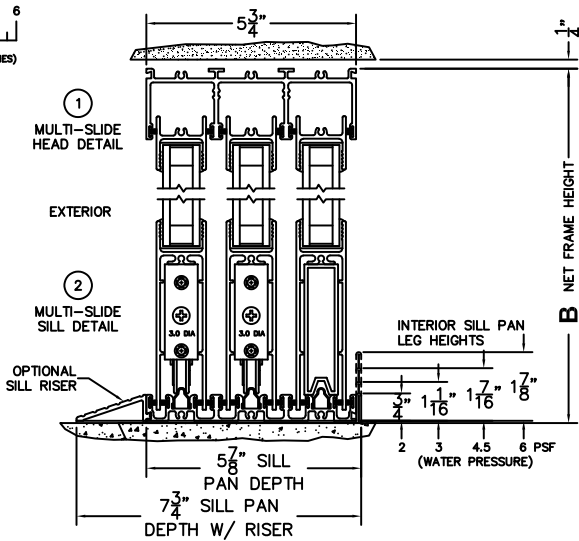

**FLEETWOOD**  
WINDOWS & DOORS  
FleetwoodUSA.com

**NORWOOD 3070EX M/S**  
WITH SCREENS  
OIXOOX CUSTOM CONFIGURATION

ORDER NO.:

ITEM NO.:

(USE RULER TO SCALE DIMENSIONS IN INCHES)

SCALE: 1/4

- ③  
FIXED JAMB
- ④  
MEETING STILES
- ⑤  
INTERLOCKERS
- ⑥  
INTERLOCKERS
- ⑦  
LOCK JAMB
- ⑧  
LOCK JAMB