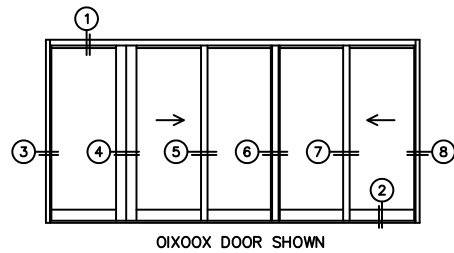

**FLEETWOOD**  
WINDOWS & DOORS  
FleetwoodUSA.com

**NORWOOD 3070EX M/S**  
WITH SCREENS  
OIXOOX CUSTOM CONFIGURATION

ORDER NO.:

ITEM NO.:

(USE RULER TO SCALE DIMENSIONS IN INCHES)

SCALE: 1/4

- ③  
FIXED JAMB
- ④  
MEETING STILES
- ⑤  
INTERLOCKERS
- ⑥  
INTERLOCKERS
- ⑦  
LOCK JAMB
- ⑧  
LOCK JAMB