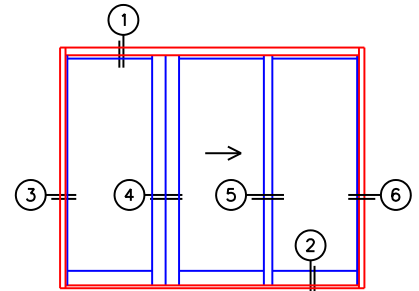

FLEETWOOD
WINDOWS & DOORS
FleetwoodUSA.com

NORWOOD 3070EX M/S
XIXO CUSTOM CONFIGURATION
NO SCREENS

ORDER NO.:

ITEM NO.:

REQUIRED DEALER INFO.

A(NET FRAME WIDTH)

B(NET FRAME HEIGHT)

SILL PAN HEIGHT (INTERIOR LEG)
(3/4", 1-1/16", 1-7/16" OR 1-7/8")

(USE RULER TO SCALE DIMENSIONS IN INCHES)

SCALE: 1/4

NOTES:

OIXO DOOR SHOWN

③ LOCK JAMB

④ MEETING STILES

⑤ INTERLOCKERS

⑥ FIXED JAMB