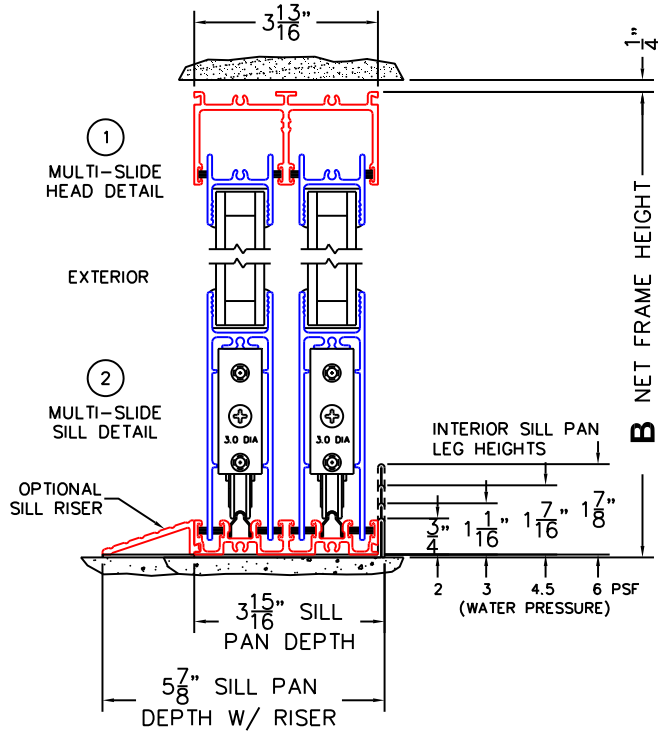

FLEETWOOD
WINDOWS & DOORS
FleetwoodUSA.com

NORWOOD 3070EX M/S
XIXO CUSTOM CONFIGURATION
NO SCREENS

ORDER NO.:

ITEM NO.:

REQUIRED DEALER INFO.

A(NET FRAME WIDTH)

B(NET FRAME HEIGHT)

SILL PAN HEIGHT (INTERIOR LEG)
(3/4", 1-1/16", 1-7/16" OR 1-7/8")

(USE RULER TO SCALE DIMENSIONS IN INCHES)

SCALE: 1/4

NOTES:

OIXO DOOR SHOWN

③ LOCK JAMB

④ MEETING STILES

⑤ INTERLOCKERS

⑥ FIXED JAMB