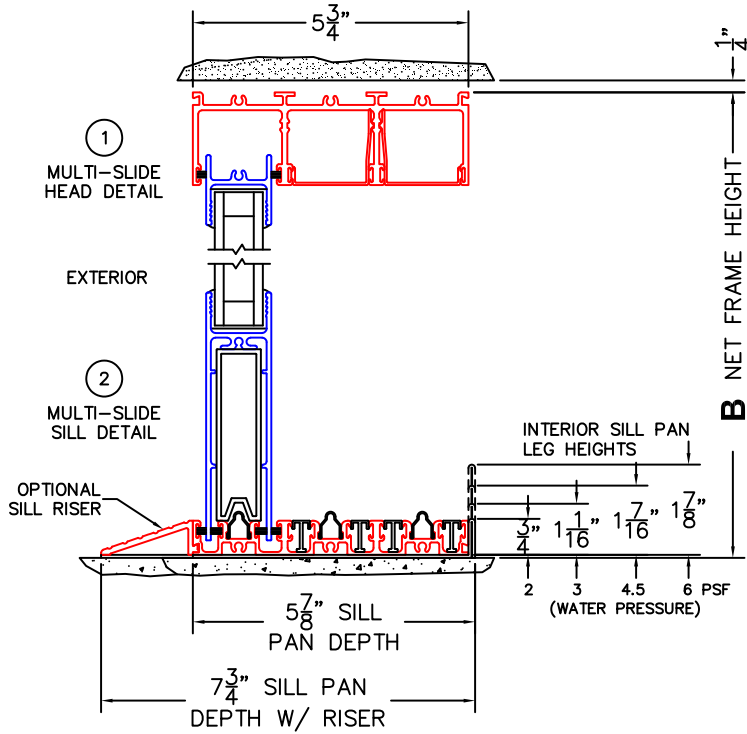

FLEETWOOD
WINDOWS & DOORS
FleetwoodUSA.com

NORWOOD 3070EX M/S
O CUSTOM CONFIGURATION
NO SCREENS

ORDER NO.:

ITEM NO.:

REQUIRED DEALER INFO.

A(NET FRAME WIDTH)

B(NET FRAME HEIGHT)

SILL PAN HEIGHT (INTERIOR LEG)
(3/4", 1-1/16", 1-7/16" OR 1-7/8")

NOTES:

(USE RULER TO SCALE DIMENSIONS IN INCHES)

SCALE: 1/4

O DOOR SHOWN

3
FIXED JAMB

4
FIXED JAMB

NOTE: THIS CONFIGURATION DOES NOT ALLOW REMOVAL OF GLASS PANEL IF REGLAZING IS REQUIRED