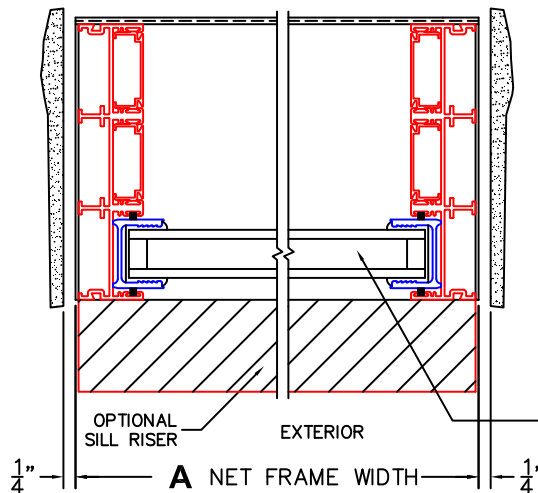

FLEETWOOD
WINDOWS & DOORS
FleetwoodUSA.com

NORWOOD 3070EX M/S
O CUSTOM CONFIGURATION
NO SCREENS

ORDER NO.:

ITEM NO.:

REQUIRED DEALER INFO.

A(NET FRAME WIDTH)

B(NET FRAME HEIGHT)

SILL PAN HEIGHT (INTERIOR LEG)
(3/4", 1-1/16", 1-7/16" OR 1-7/8")

NOTES:

(USE RULER TO SCALE DIMENSIONS IN INCHES)

SCALE: 1/4

O DOOR SHOWN

3
FIXED JAMB

4
FIXED JAMB

NOTE: THIS CONFIGURATION DOES NOT ALLOW REMOVAL OF GLASS PANEL IF REGLAZING IS REQUIRED