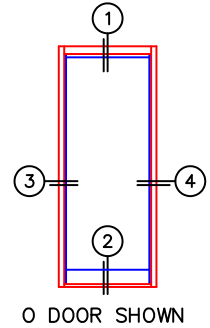

FLEETWOOD
WINDOWS & DOORS
FleetwoodUSA.com

NORWOOD 3070EX M/S
O CUSTOM CONFIGURATION
NO SCREENS

ORDER NO.:

ITEM NO.:

REQUIRED DEALER INFO.

A(NET FRAME WIDTH)

B(NET FRAME HEIGHT)

SILL PAN HEIGHT (INTERIOR LEG)
(3/4", 1-1/16", 1-7/16" OR 1-7/8")

NOTES:

(USE RULER TO SCALE DIMENSIONS IN INCHES)

SCALE: 1/4

O DOOR SHOWN

3
FIXED JAMB

4
FIXED JAMB

NOTE: THIS CONFIGURATION DOES NOT ALLOW REMOVAL OF GLASS PANEL IF REGLAZING IS REQUIRED