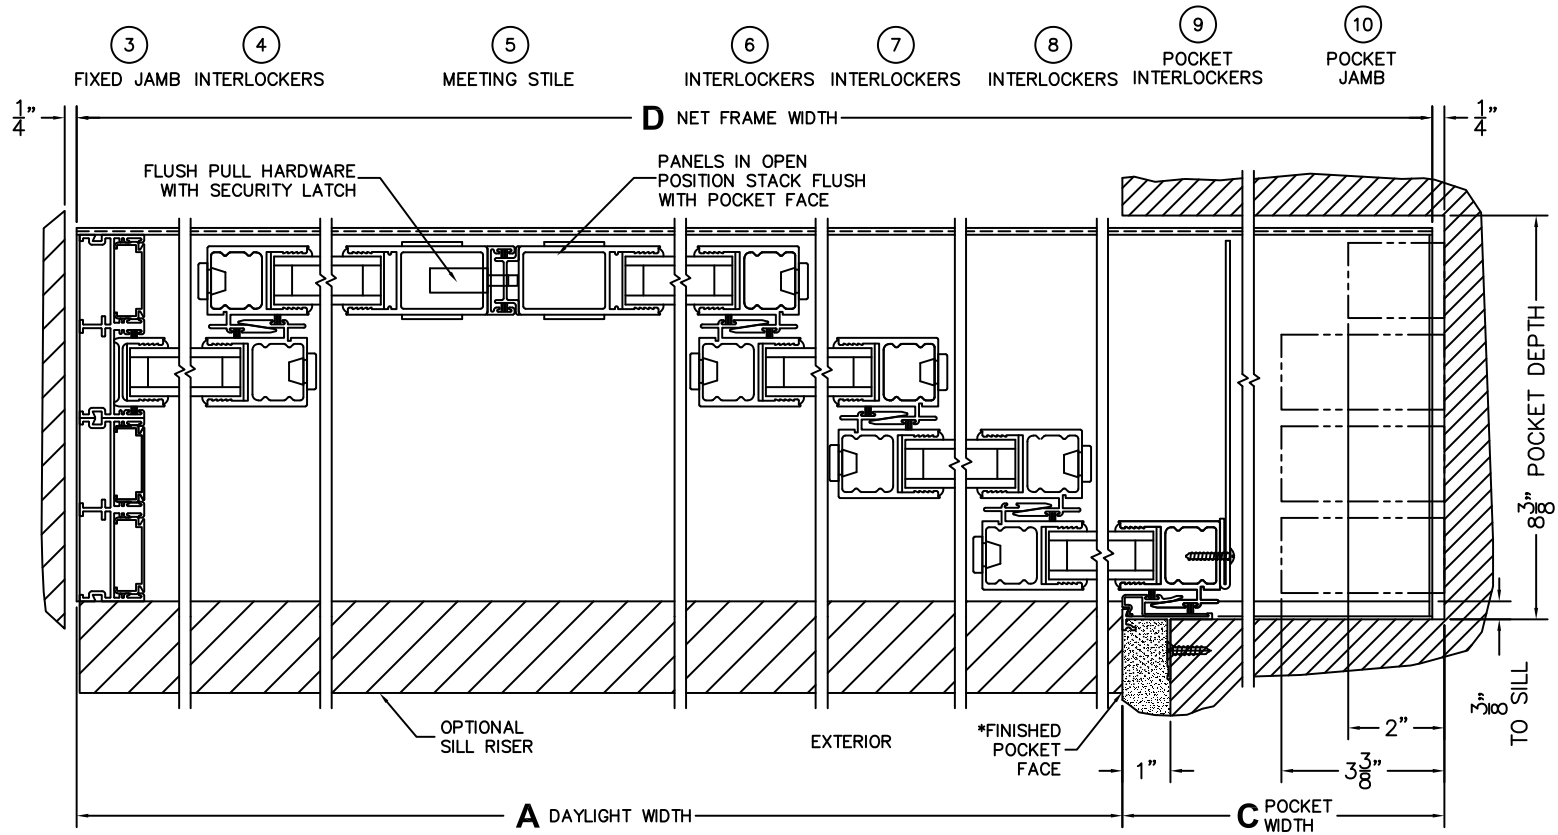

CALCULATED VALUES (FLEETWOOD SUPPLIED)

C(POCKET WIDTH)

D(NET FRAME WIDTH)

NOTES:

(USE RULER TO SCALE DIMENSIONS IN INCHES)

SCALE: 1/4

OXIXXXP DOOR SHOWN

(USE RULER TO SCALE DIMENSIONS IN INCHES)

SCALE: 1/4

*CAUTION: WHEN CONSTRUCTING POCKET NOTE THAT DAYLIGHT WIDTH

DOES NOT INCLUDE 1" SET BACK FOR POST INTERLOCKER.
DATE: