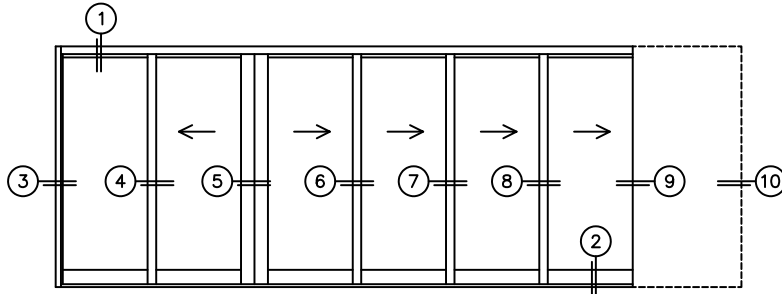

CALCULATED VALUES (FLEETWOOD SUPPLIED)

C(POCKET WIDTH)

D(NET FRAME WIDTH)

NOTES:

(USE RULER TO SCALE DIMENSIONS IN INCHES)

SCALE: 1/4

OXIXXXP DOOR SHOWN

(USE RULER TO SCALE DIMENSIONS IN INCHES)

SCALE: 1/4

*CAUTION: WHEN CONSTRUCTING POCKET NOTE THAT DAYLIGHT WIDTH

DOES NOT INCLUDE 1" SET BACK FOR POST INTERLOCKER.
DATE: