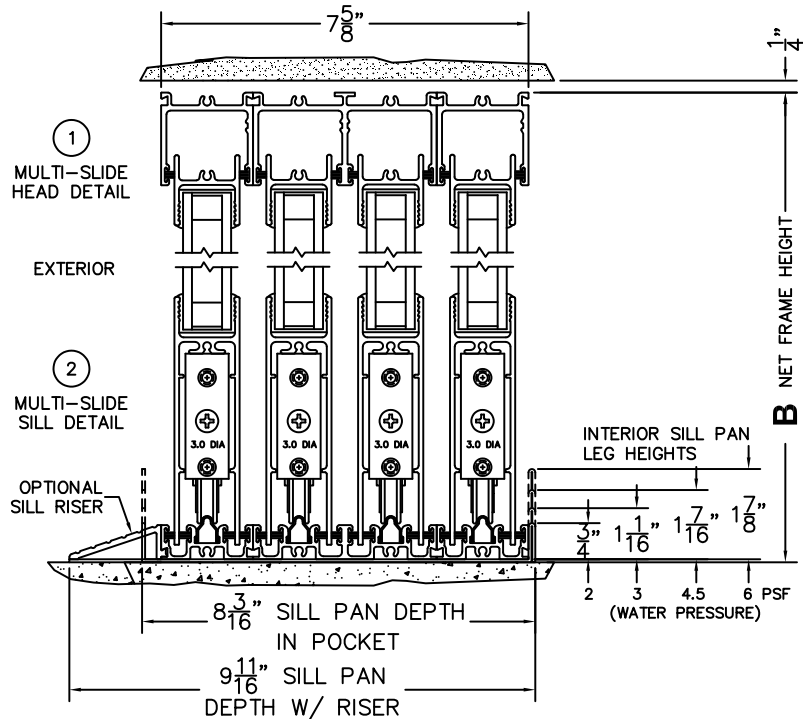

CALCULATED VALUES (FLEETWOOD SUPPLIED)

C(POCKET WIDTH)

D(NET FRAME WIDTH)

NOTES:

(USE RULER TO SCALE DIMENSIONS IN INCHES)

SCALE: 1/4

OXIXXXP DOOR SHOWN

(USE RULER TO SCALE DIMENSIONS IN INCHES)

SCALE: 1/4

*CAUTION: WHEN CONSTRUCTING POCKET NOTE THAT DAYLIGHT WIDTH

DOES NOT INCLUDE 1" SET BACK FOR POST INTERLOCKER.
DATE: