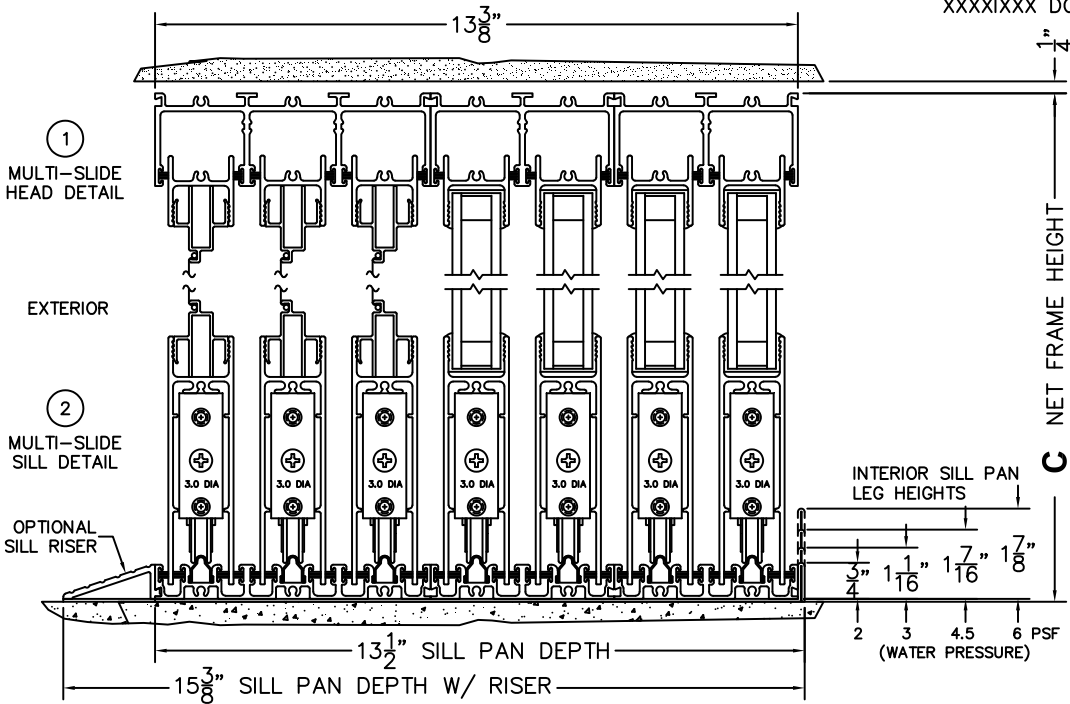

SILL PAN HEIGHT (INTERIOR LEG)
(3/4", 1-1/16", 1-7/16" OR 1-7/8")

NOTES:

(USE RULER TO SCALE DIMENSIONS IN INCHES)

SCALE: 1/4

XXXXIXXX DOOR SHOWN

(USE RULER TO SCALE DIMENSIONS IN INCHES)

SCALE: 1/8

(USE RULER TO SCALE DIMENSIONS IN INCHES)

SCALE: 1/4