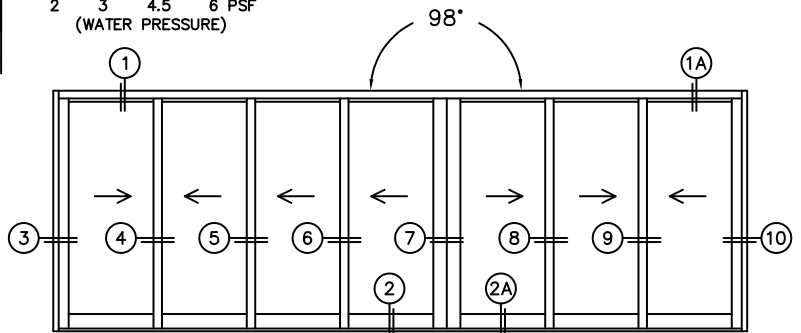

SILL PAN HEIGHT (INTERIOR LEG)
(3/4", 1-1/16", 1-7/16" OR 1-7/8")

NOTES:

(USE RULER TO SCALE DIMENSIONS IN INCHES)

SCALE: 1/4

XXXXIXXX DOOR SHOWN

(USE RULER TO SCALE DIMENSIONS IN INCHES)

SCALE: 1/8

(USE RULER TO SCALE DIMENSIONS IN INCHES)

SCALE: 1/4