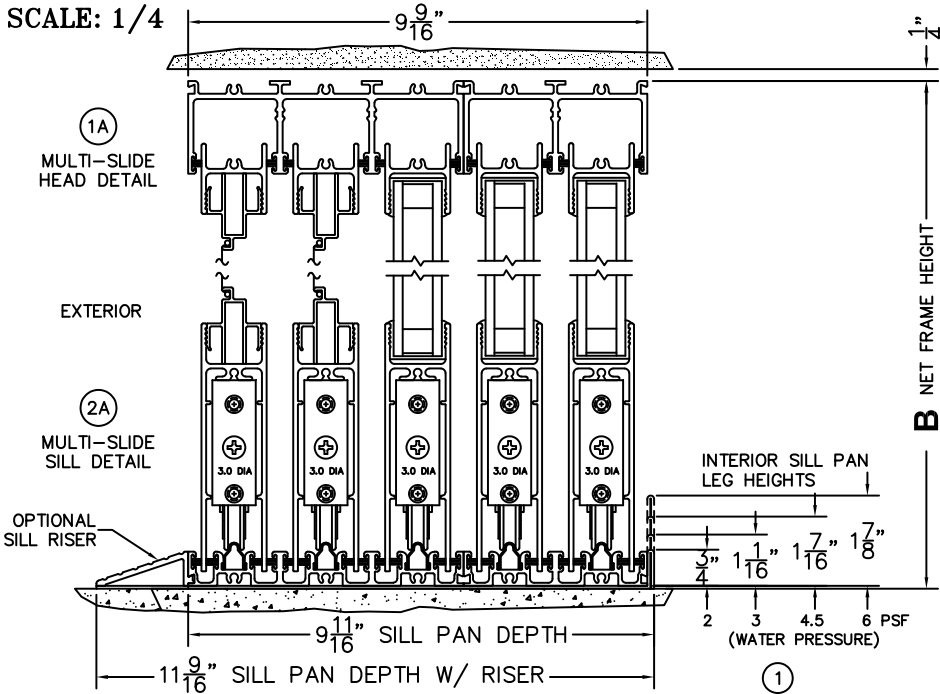

SILL PAN HEIGHT (INTERIOR LEG)
(3/4", 1-1/16", 1-7/16" OR 1-7/8")

NOTES:

(USE RULER TO SCALE DIMENSIONS IN INCHES)

SCALE: 1/4

XXXXIXXX DOOR SHOWN

(USE RULER TO SCALE DIMENSIONS IN INCHES)

SCALE: 1/8

(USE RULER TO SCALE DIMENSIONS IN INCHES)

SCALE: 1/4