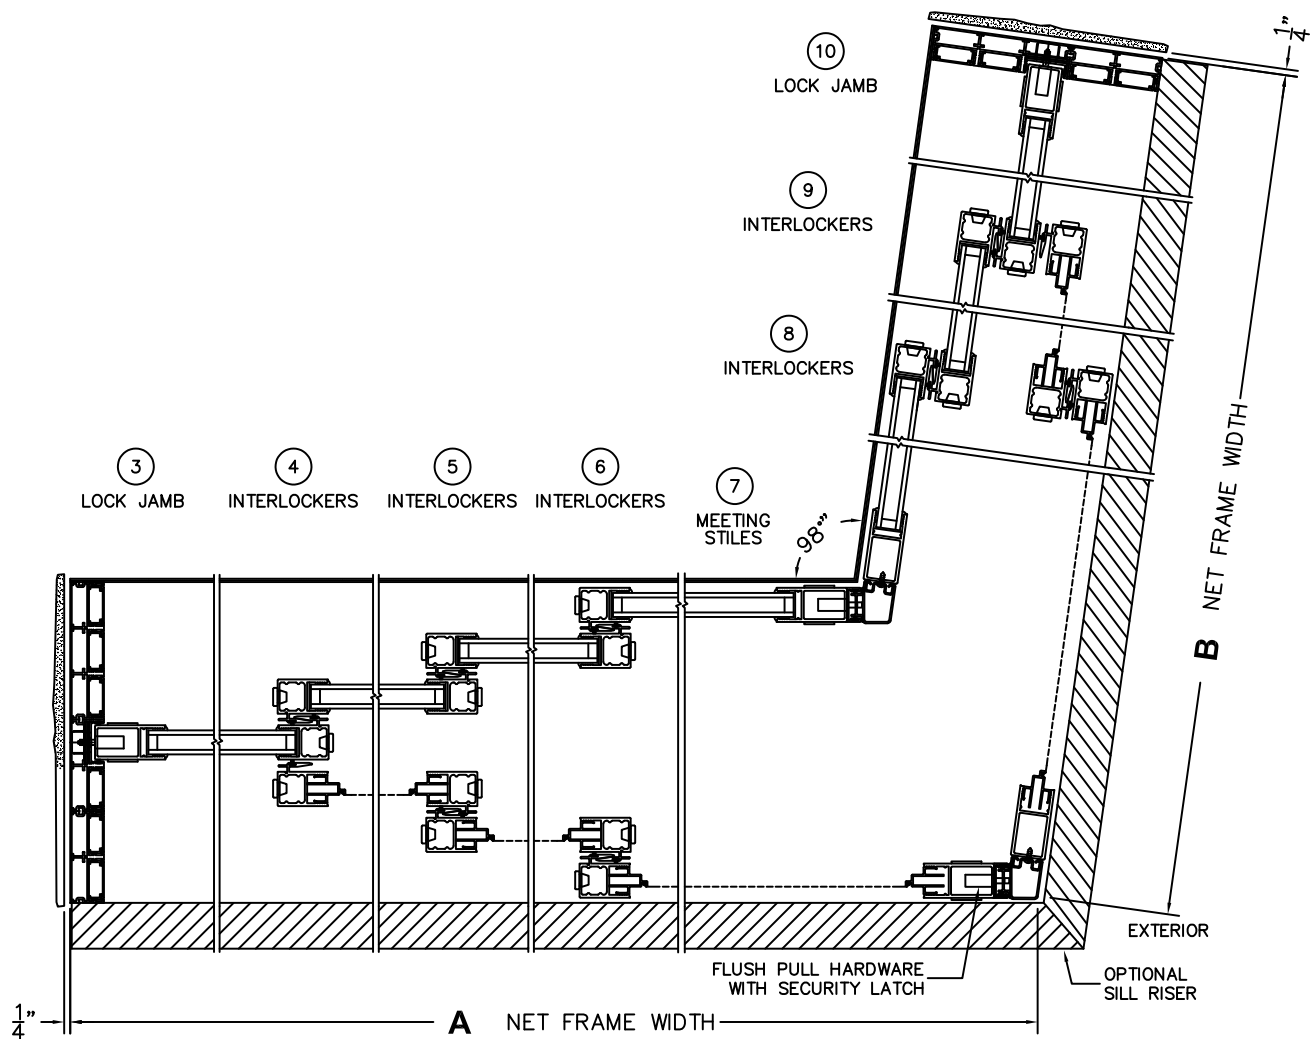

SILL PAN HEIGHT (INTERIOR LEG)
(3/4", 1-1/16", 1-7/16" OR 1-7/8")

NOTES:

(USE RULER TO SCALE DIMENSIONS IN INCHES)

SCALE: 1/4

XXXXIXXX DOOR SHOWN

(USE RULER TO SCALE DIMENSIONS IN INCHES)

SCALE: 1/8

(USE RULER TO SCALE DIMENSIONS IN INCHES)

SCALE: 1/4