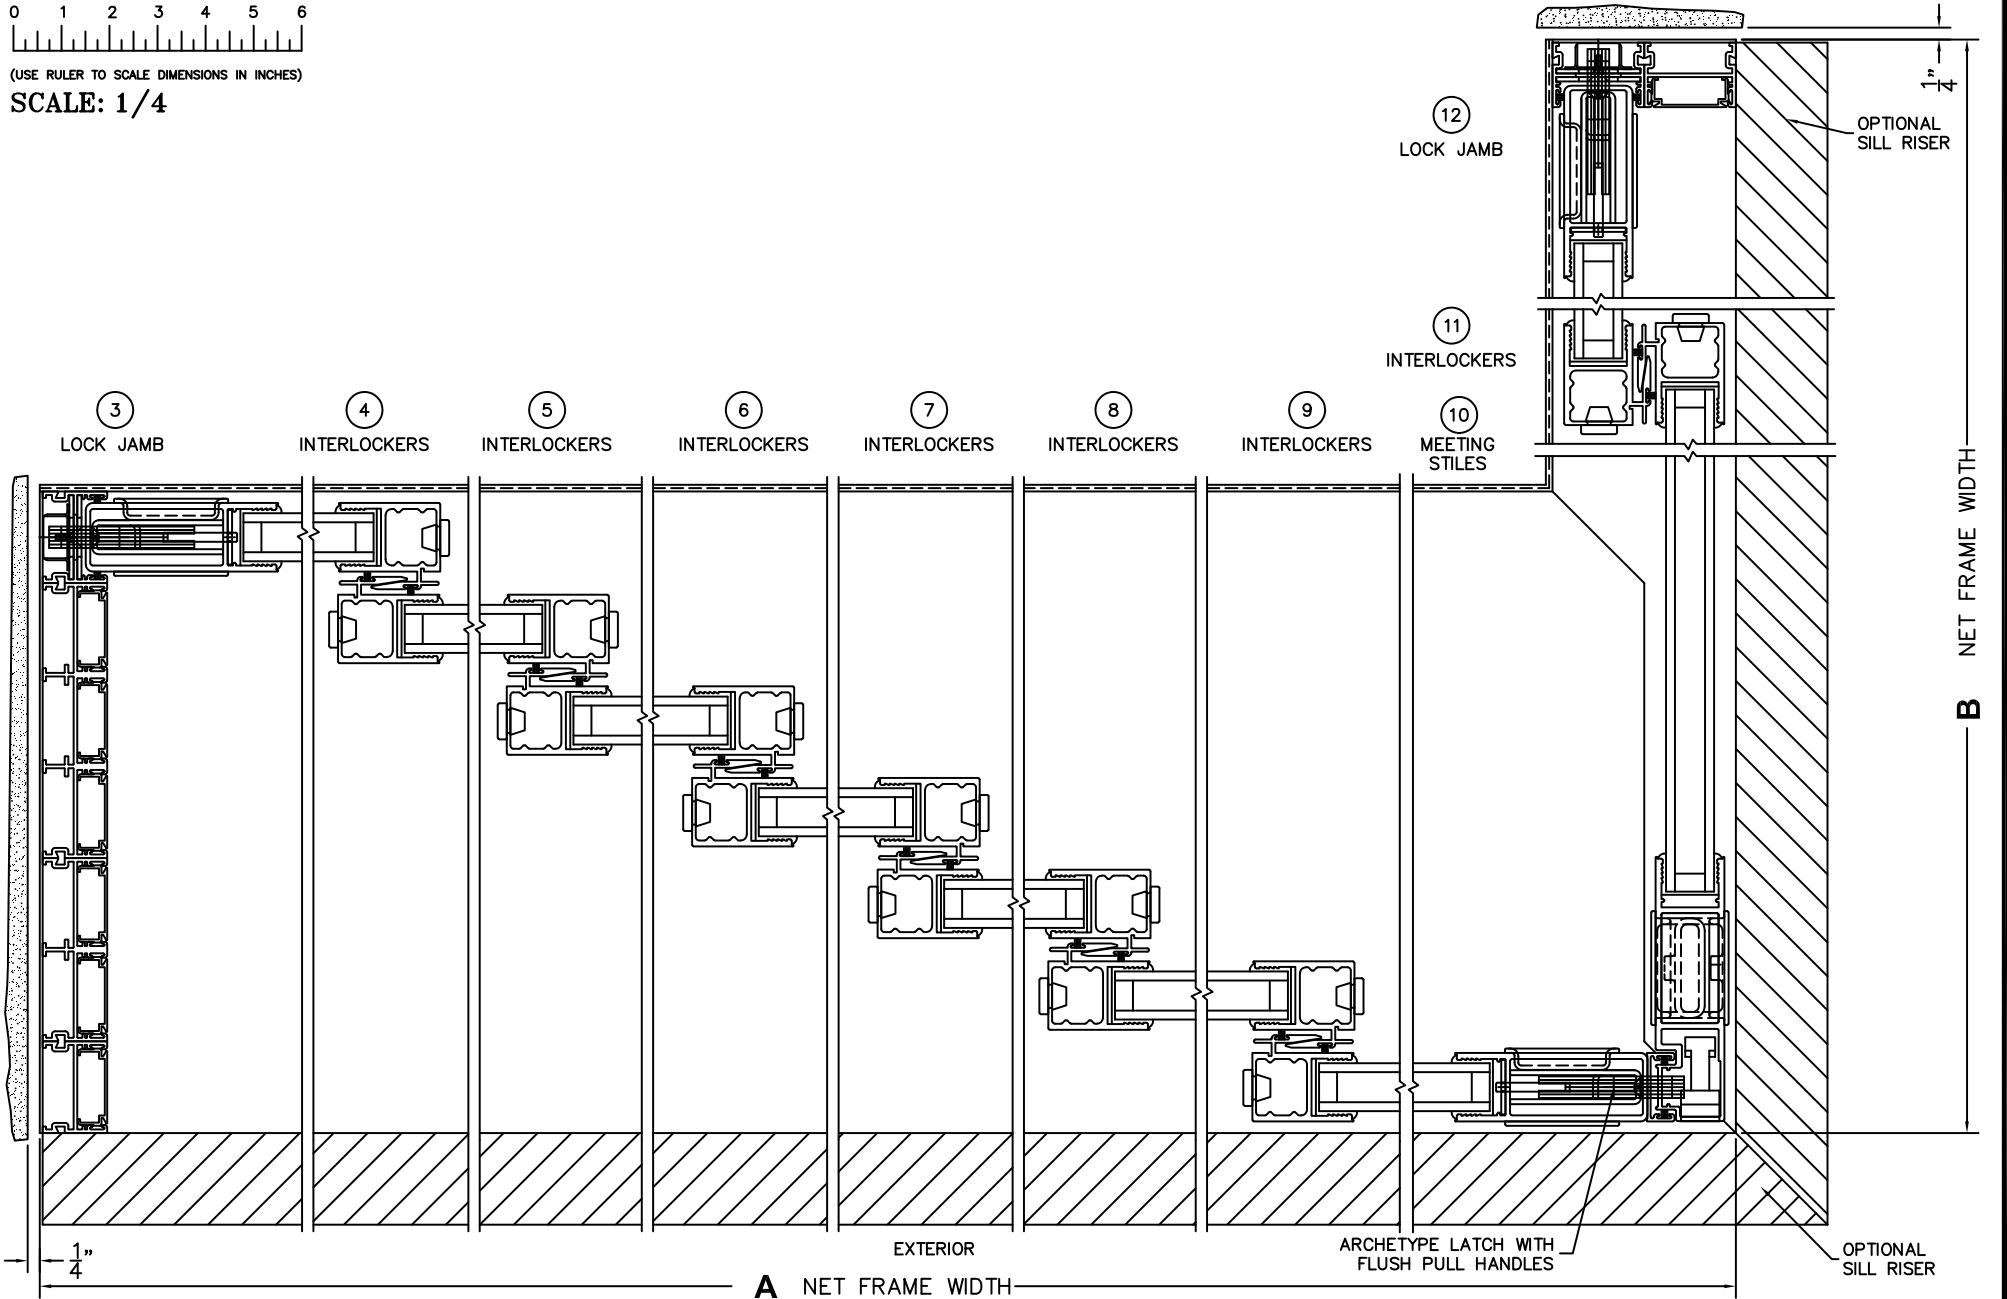

SILL PAN HEIGHT (INTERIOR LEG)
(3/4", 1-1/16", 1-7/16" OR 1-7/8")

NOTES:

(USE RULER TO SCALE DIMENSIONS IN INCHES)

SCALE: 1/4

XXXXXXXXIXXX DOOR SHOWN

FLEETWOOD
WINDOWS & DOORS
FleetwoodUSA.com

NORWOOD 3070EX M/S
9XXXXXXXXIXX STANDARD CONFIGURATION
NO SCREENS

ORDER NO.:

ITEM NO.:

(USE RULER TO SCALE DIMENSIONS IN INCHES)

SCALE: 1/4

(USE RULER TO SCALE DIMENSIONS IN INCHES)

SCALE: 1/4