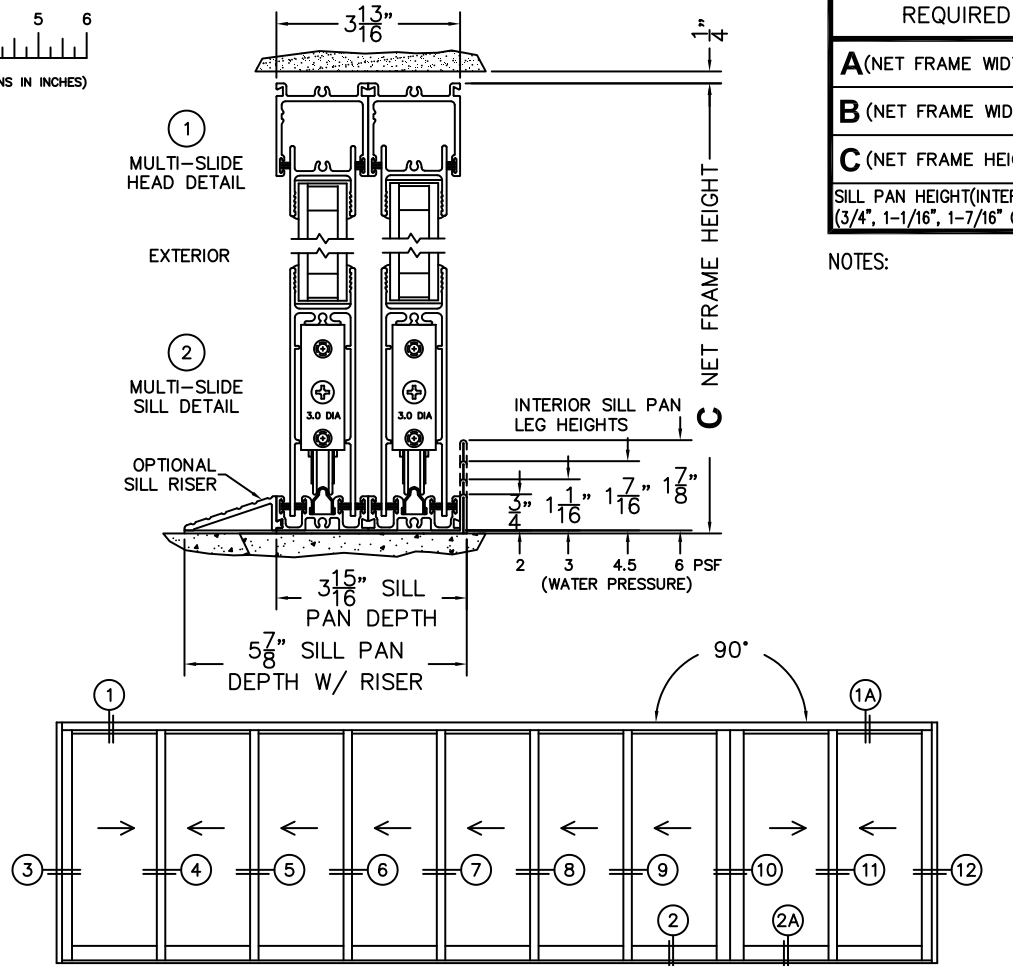

SILL PAN HEIGHT (INTERIOR LEG)
(3/4", 1-1/16", 1-7/16" OR 1-7/8")

NOTES:

(USE RULER TO SCALE DIMENSIONS IN INCHES)

SCALE: 1/4

XXXXXXXXIXXX DOOR SHOWN

FLEETWOOD
WINDOWS & DOORS
FleetwoodUSA.com

NORWOOD 3070EX M/S
9XXXXXXXXIXX STANDARD CONFIGURATION
NO SCREENS

ORDER NO.:

ITEM NO.:

(USE RULER TO SCALE DIMENSIONS IN INCHES)

SCALE: 1/4

(USE RULER TO SCALE DIMENSIONS IN INCHES)

SCALE: 1/4