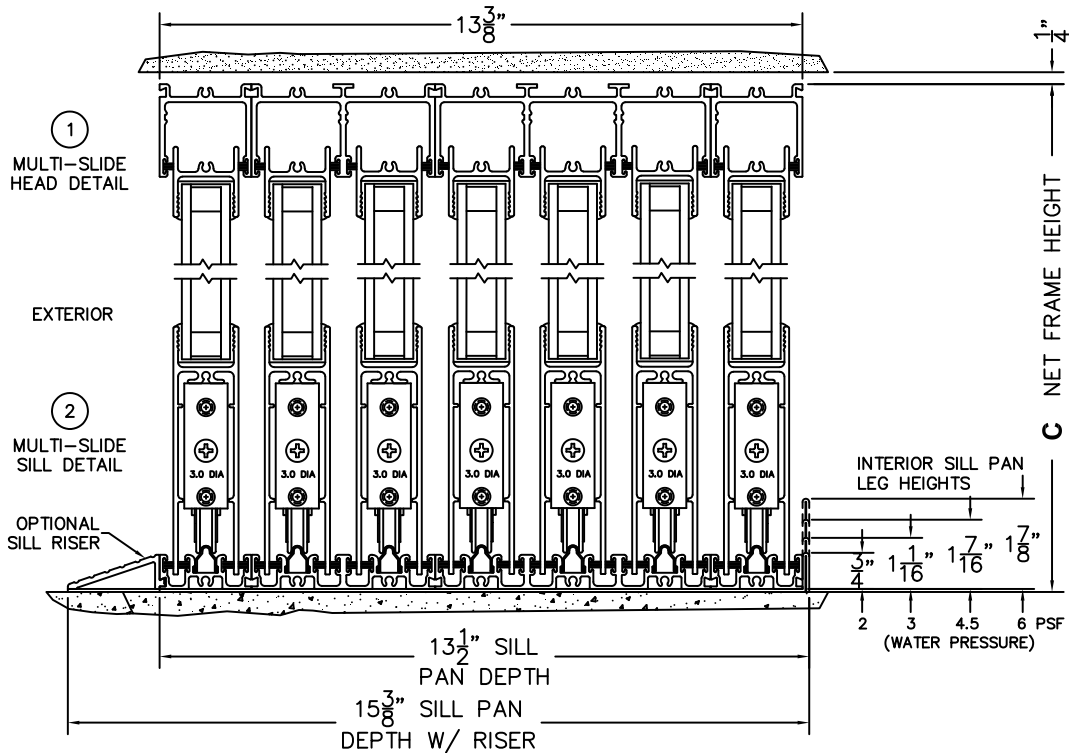

SILL PAN HEIGHT (INTERIOR LEG)
(3/4", 1-1/16", 1-7/16" OR 1-7/8")

NOTES:

(USE RULER TO SCALE DIMENSIONS IN INCHES)

SCALE: 1/4

XXXXXXXXIXXX DOOR SHOWN

FLEETWOOD
WINDOWS & DOORS
FleetwoodUSA.com

NORWOOD 3070EX M/S
9XXXXXXXXIXX STANDARD CONFIGURATION
NO SCREENS

ORDER NO.:

ITEM NO.:

(USE RULER TO SCALE DIMENSIONS IN INCHES)

SCALE: 1/4

(USE RULER TO SCALE DIMENSIONS IN INCHES)

SCALE: 1/4