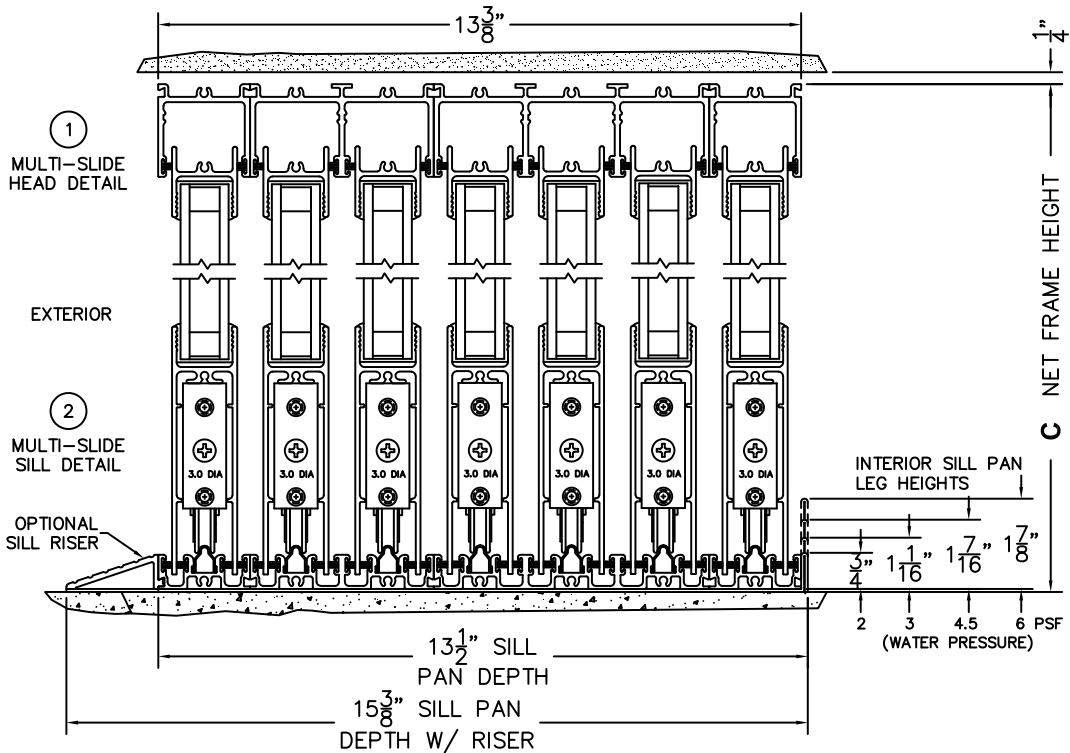

SILL PAN HEIGHT (INTERIOR LEG)
(3/4", 1-1/16", 1-7/16" OR 1-7/8")

NOTES:

(USE RULER TO SCALE DIMENSIONS IN INCHES)

SCALE: 1/4

XXXXXXXXXXXX DOOR SHOWN

FLEETWOOD
WINDOWS & DOORS
FleetwoodUSA.com

NORWOOD 3070EX M/S
9XXXXXXXXIXX STANDARD CONFIGURATION
NO SCREENS

ORDER NO.:

ITEM NO.:

(USE RULER TO SCALE DIMENSIONS IN INCHES)

SCALE: 1/4

(USE RULER TO SCALE DIMENSIONS IN INCHES)

SCALE: 1/4