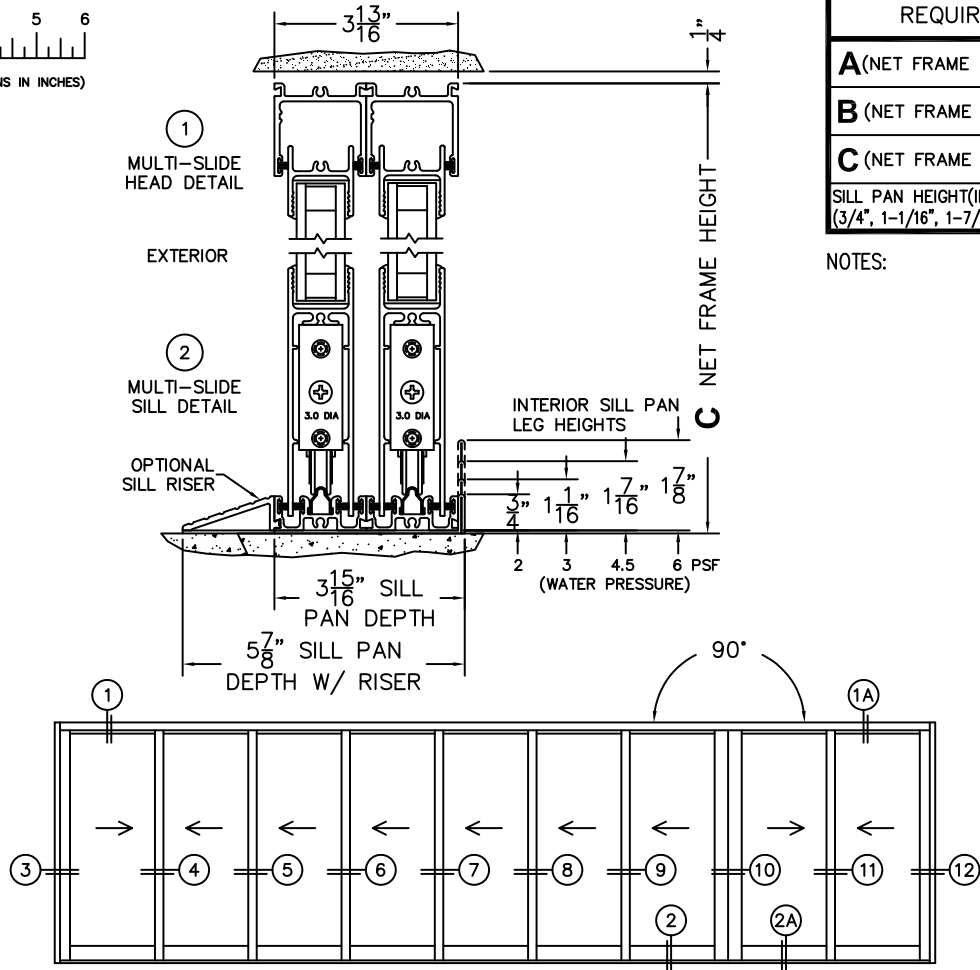

SILL PAN HEIGHT (INTERIOR LEG)
(3/4", 1-1/16", 1-7/16" OR 1-7/8")

NOTES:

(USE RULER TO SCALE DIMENSIONS IN INCHES)

SCALE: 1/4

XXXXXXXXXXXX DOOR SHOWN

FLEETWOOD
WINDOWS & DOORS
FleetwoodUSA.com

NORWOOD 3070EX M/S
9XXXXXXXXIXX STANDARD CONFIGURATION
NO SCREENS

ORDER NO.:

ITEM NO.:

(USE RULER TO SCALE DIMENSIONS IN INCHES)

SCALE: 1/4

(USE RULER TO SCALE DIMENSIONS IN INCHES)

SCALE: 1/4