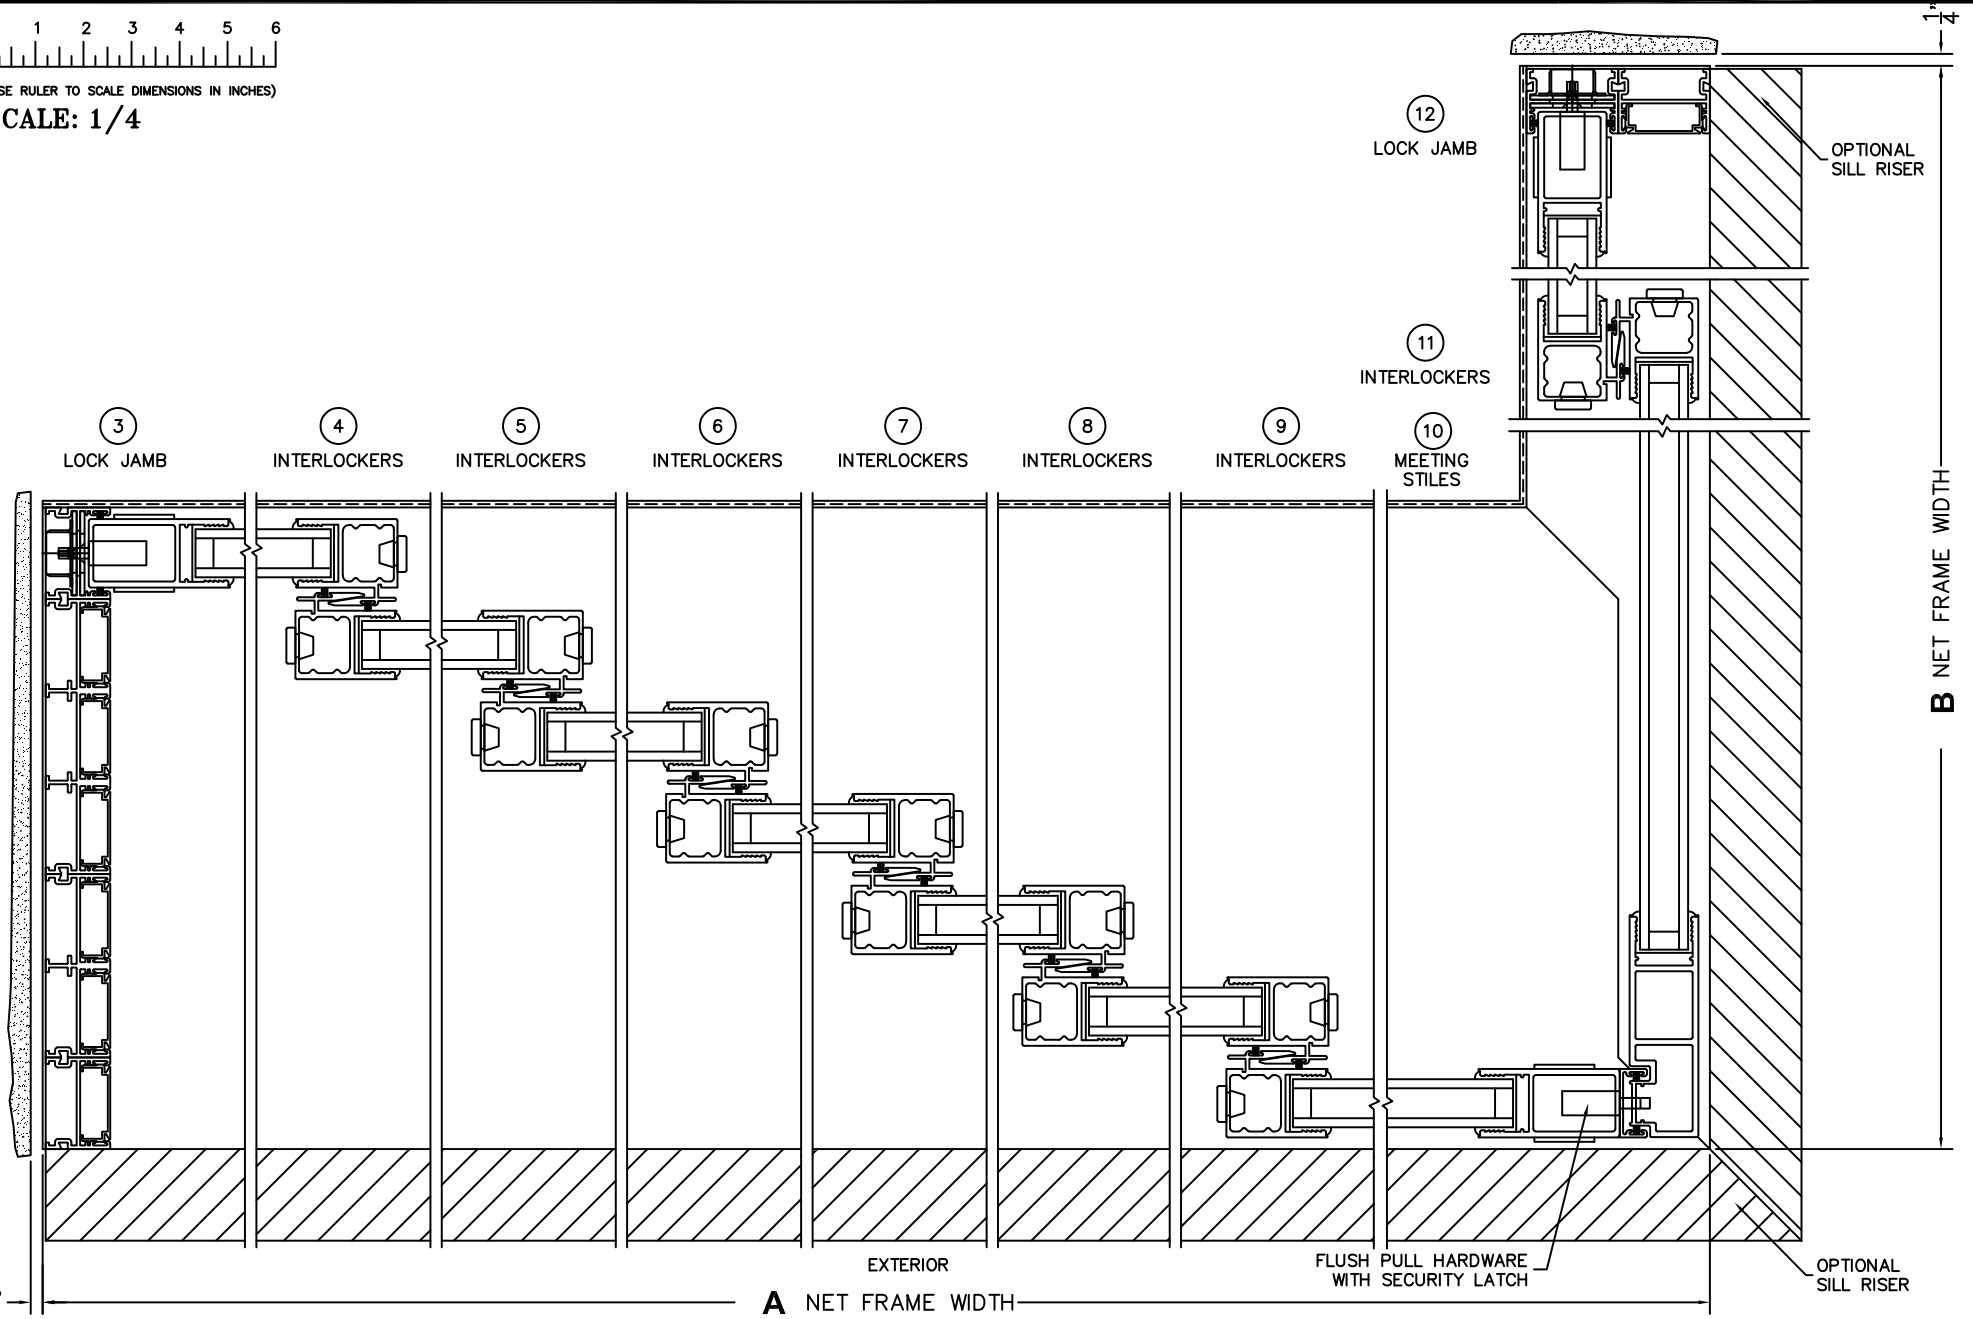

SILL PAN HEIGHT (INTERIOR LEG)
(3/4", 1-1/16", 1-7/16" OR 1-7/8")

NOTES:

(USE RULER TO SCALE DIMENSIONS IN INCHES)

SCALE: 1/4

XXXXXXXXXXXX DOOR SHOWN

FLEETWOOD
WINDOWS & DOORS
FleetwoodUSA.com

NORWOOD 3070EX M/S
9XXXXXXXXIXX STANDARD CONFIGURATION
NO SCREENS

ORDER NO.:

ITEM NO.:

(USE RULER TO SCALE DIMENSIONS IN INCHES)

SCALE: 1/4

(USE RULER TO SCALE DIMENSIONS IN INCHES)

SCALE: 1/4