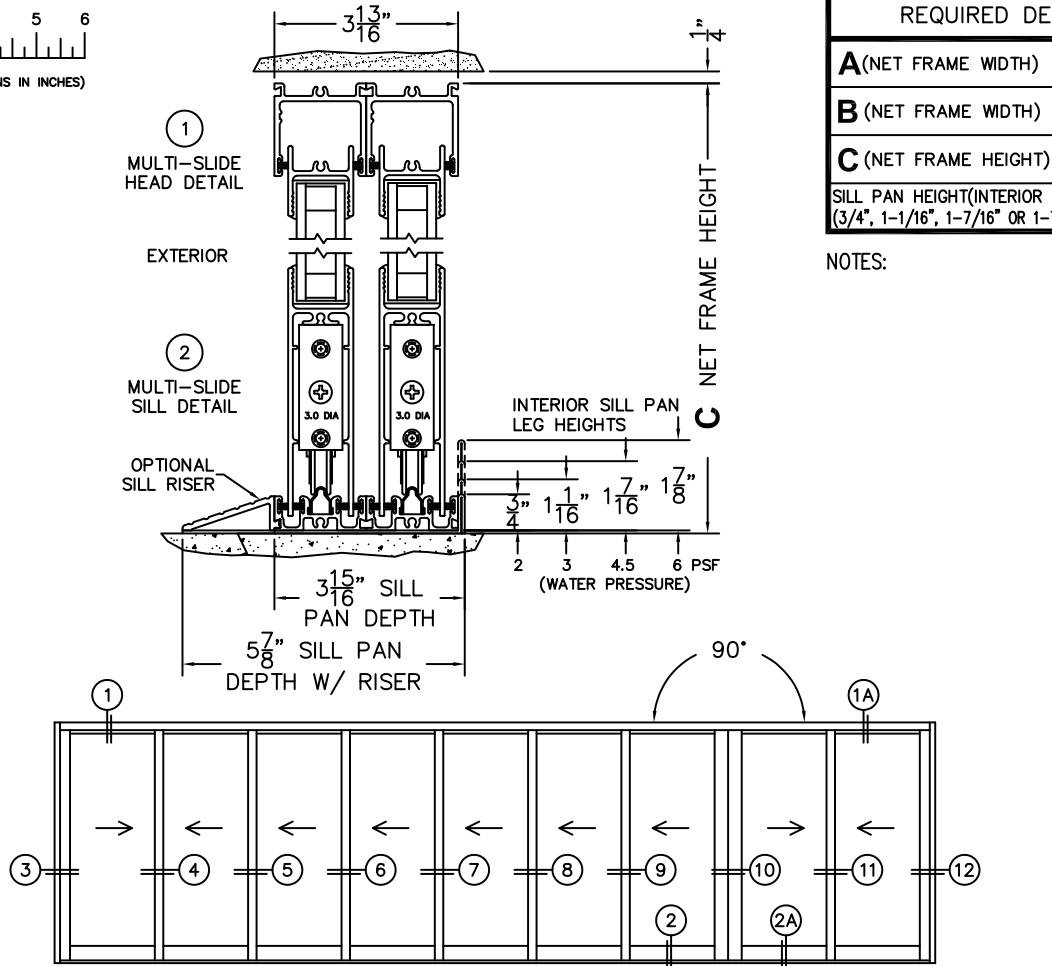

SILL PAN HEIGHT(INTERIOR LEG)
(3/4", 1-1/16", 1-7/16" OR 1-7/8")

NOTES:

(USE RULER TO SCALE DIMENSIONS IN INCHES)

SCALE: 1/4

XXXXXXXXXX DOOR SHOWN

FLEETWOOD
WINDOWS & DOORS
FleetwoodUSA.com

NORWOOD 3070EX M/S
9XXXXXXXXIXX CUSTOM CONFIGURATION
NO SCREENS

ORDER NO.:

ITEM NO.:

(USE RULER TO SCALE DIMENSIONS IN INCHES)

SCALE: 1/4

(USE RULER TO SCALE DIMENSIONS IN INCHES)

SCALE: 1/4