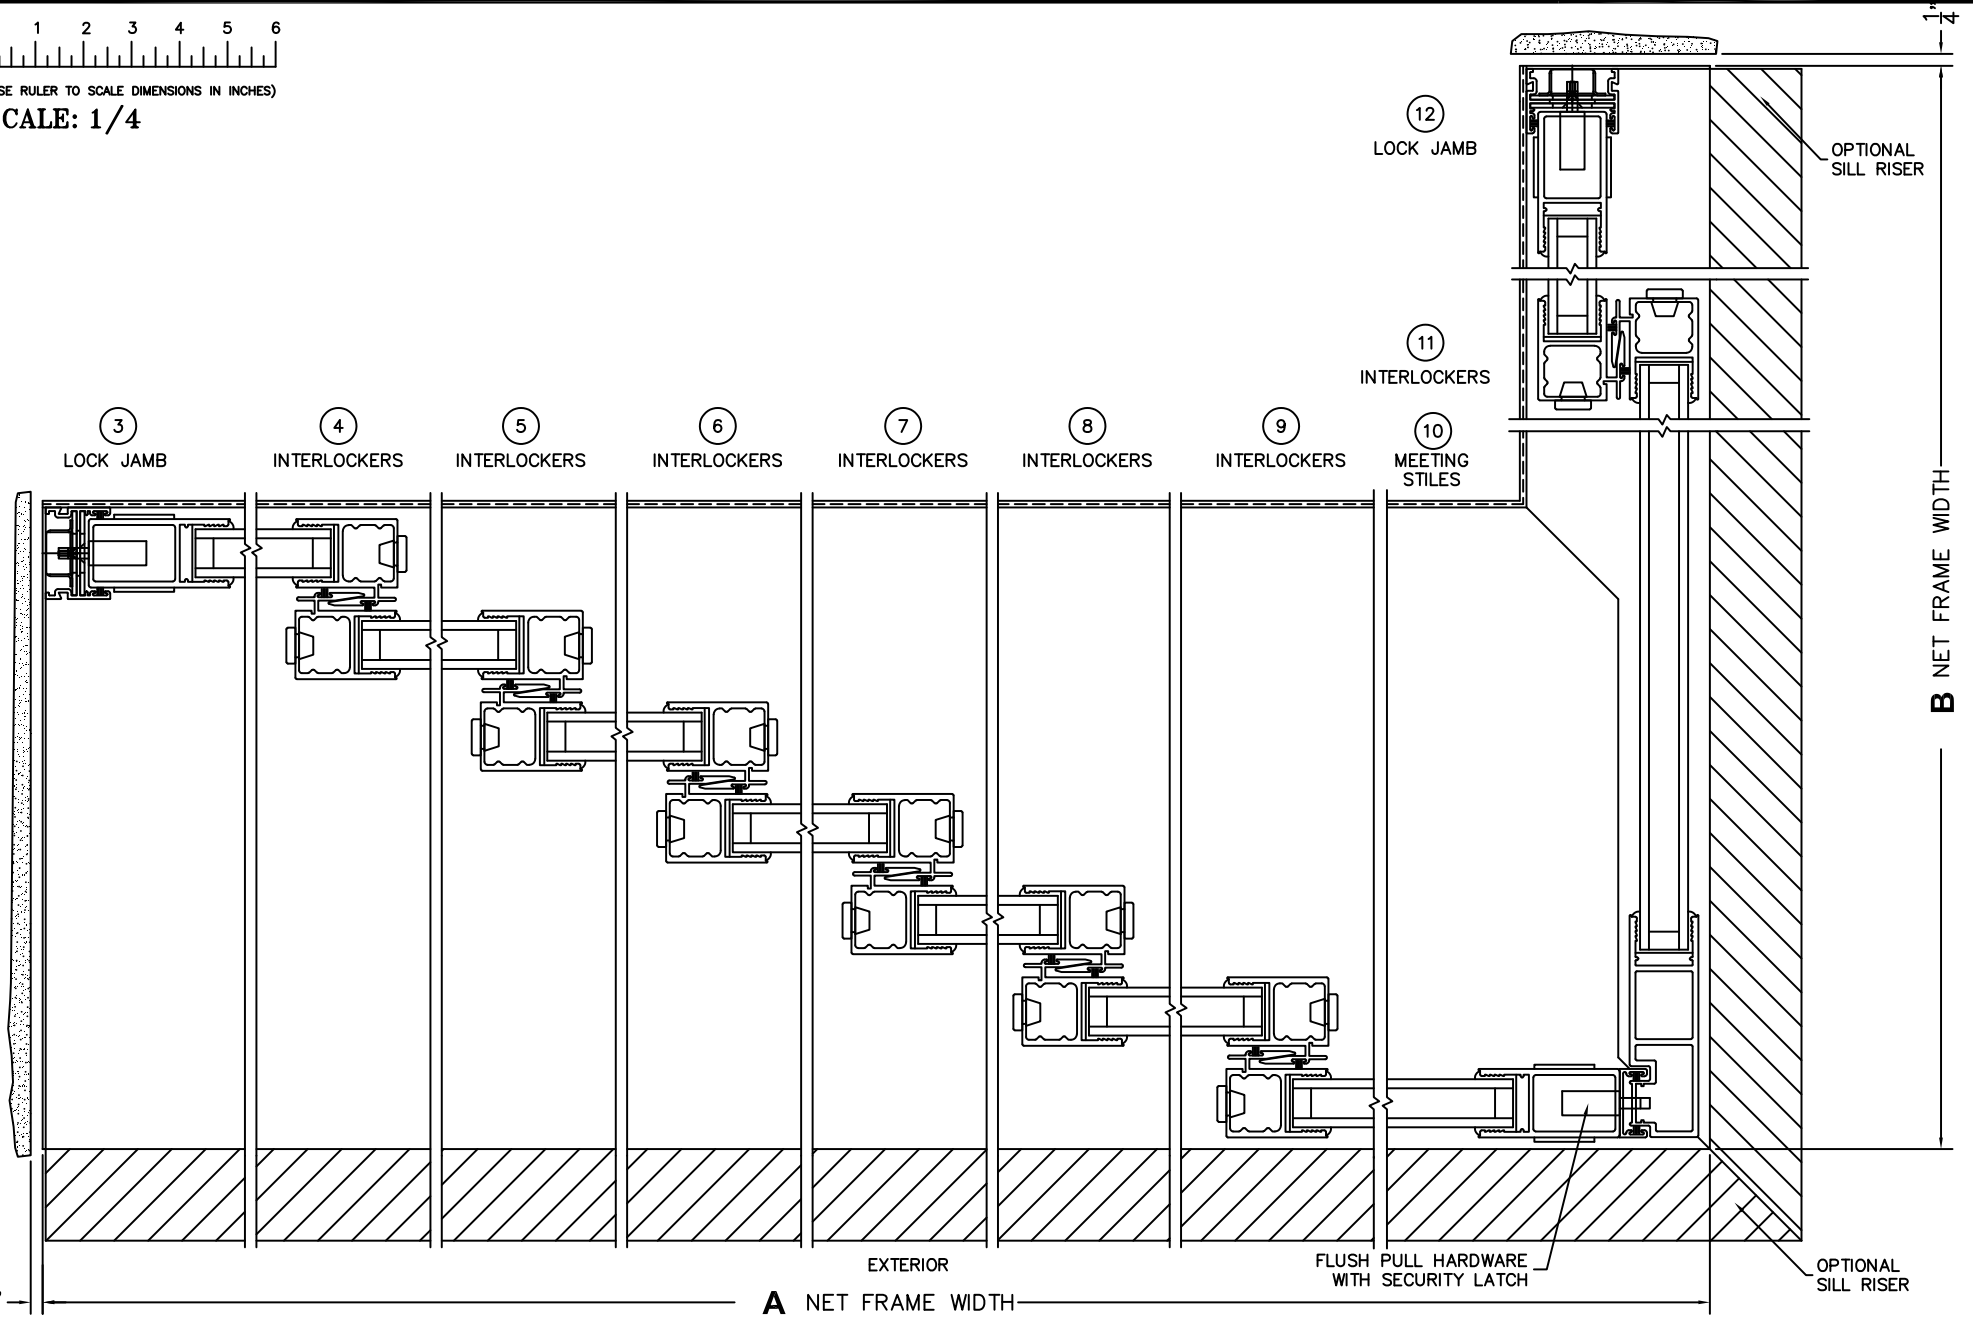

SILL PAN HEIGHT(INTERIOR LEG)
(3/4", 1-1/16", 1-7/16" OR 1-7/8")

NOTES:

(USE RULER TO SCALE DIMENSIONS IN INCHES)

SCALE: 1/4

XXXXXXXXXX DOOR SHOWN

FLEETWOOD
WINDOWS & DOORS
FleetwoodUSA.com

NORWOOD 3070EX M/S
9XXXXXXXXIXX CUSTOM CONFIGURATION
NO SCREENS

ORDER NO.:

ITEM NO.:

(USE RULER TO SCALE DIMENSIONS IN INCHES)

SCALE: 1/4

(USE RULER TO SCALE DIMENSIONS IN INCHES)

SCALE: 1/4