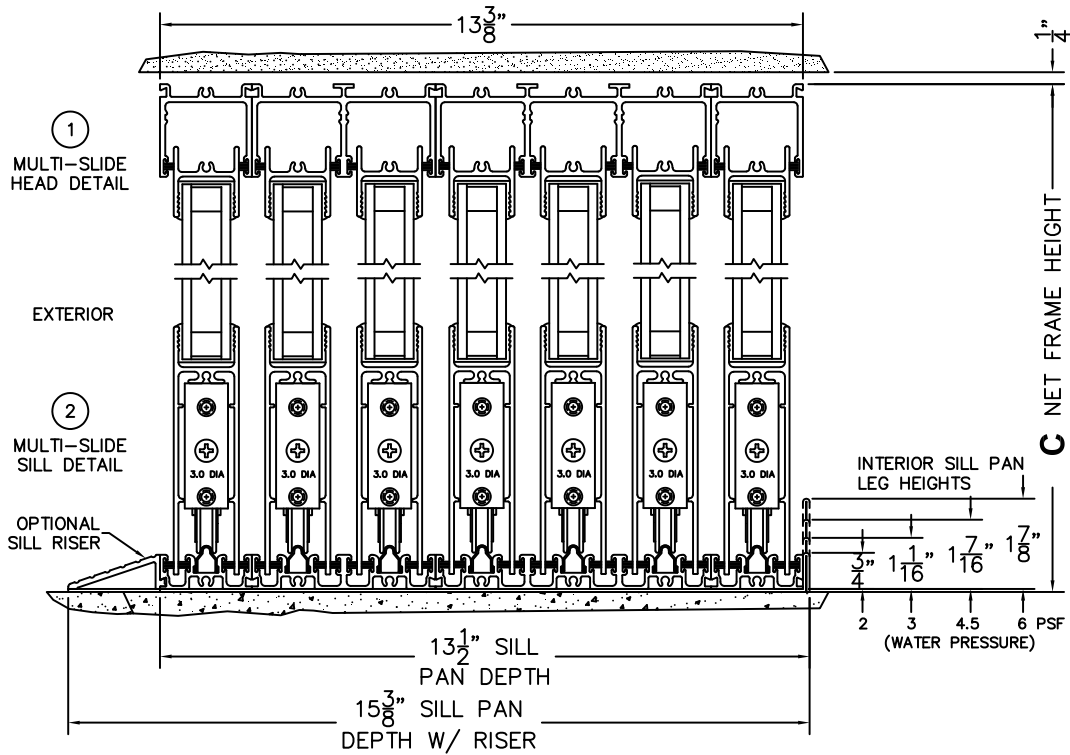

SILL PAN HEIGHT(INTERIOR LEG)
(3/4", 1-1/16", 1-7/16" OR 1-7/8")

NOTES:

(USE RULER TO SCALE DIMENSIONS IN INCHES)

SCALE: 1/4

XXXXXXXXXX DOOR SHOWN

FLEETWOOD
WINDOWS & DOORS
FleetwoodUSA.com

NORWOOD 3070EX M/S
9XXXXXXXXIXX CUSTOM CONFIGURATION
NO SCREENS

ORDER NO.:

ITEM NO.:

(USE RULER TO SCALE DIMENSIONS IN INCHES)

SCALE: 1/4

(USE RULER TO SCALE DIMENSIONS IN INCHES)

SCALE: 1/4