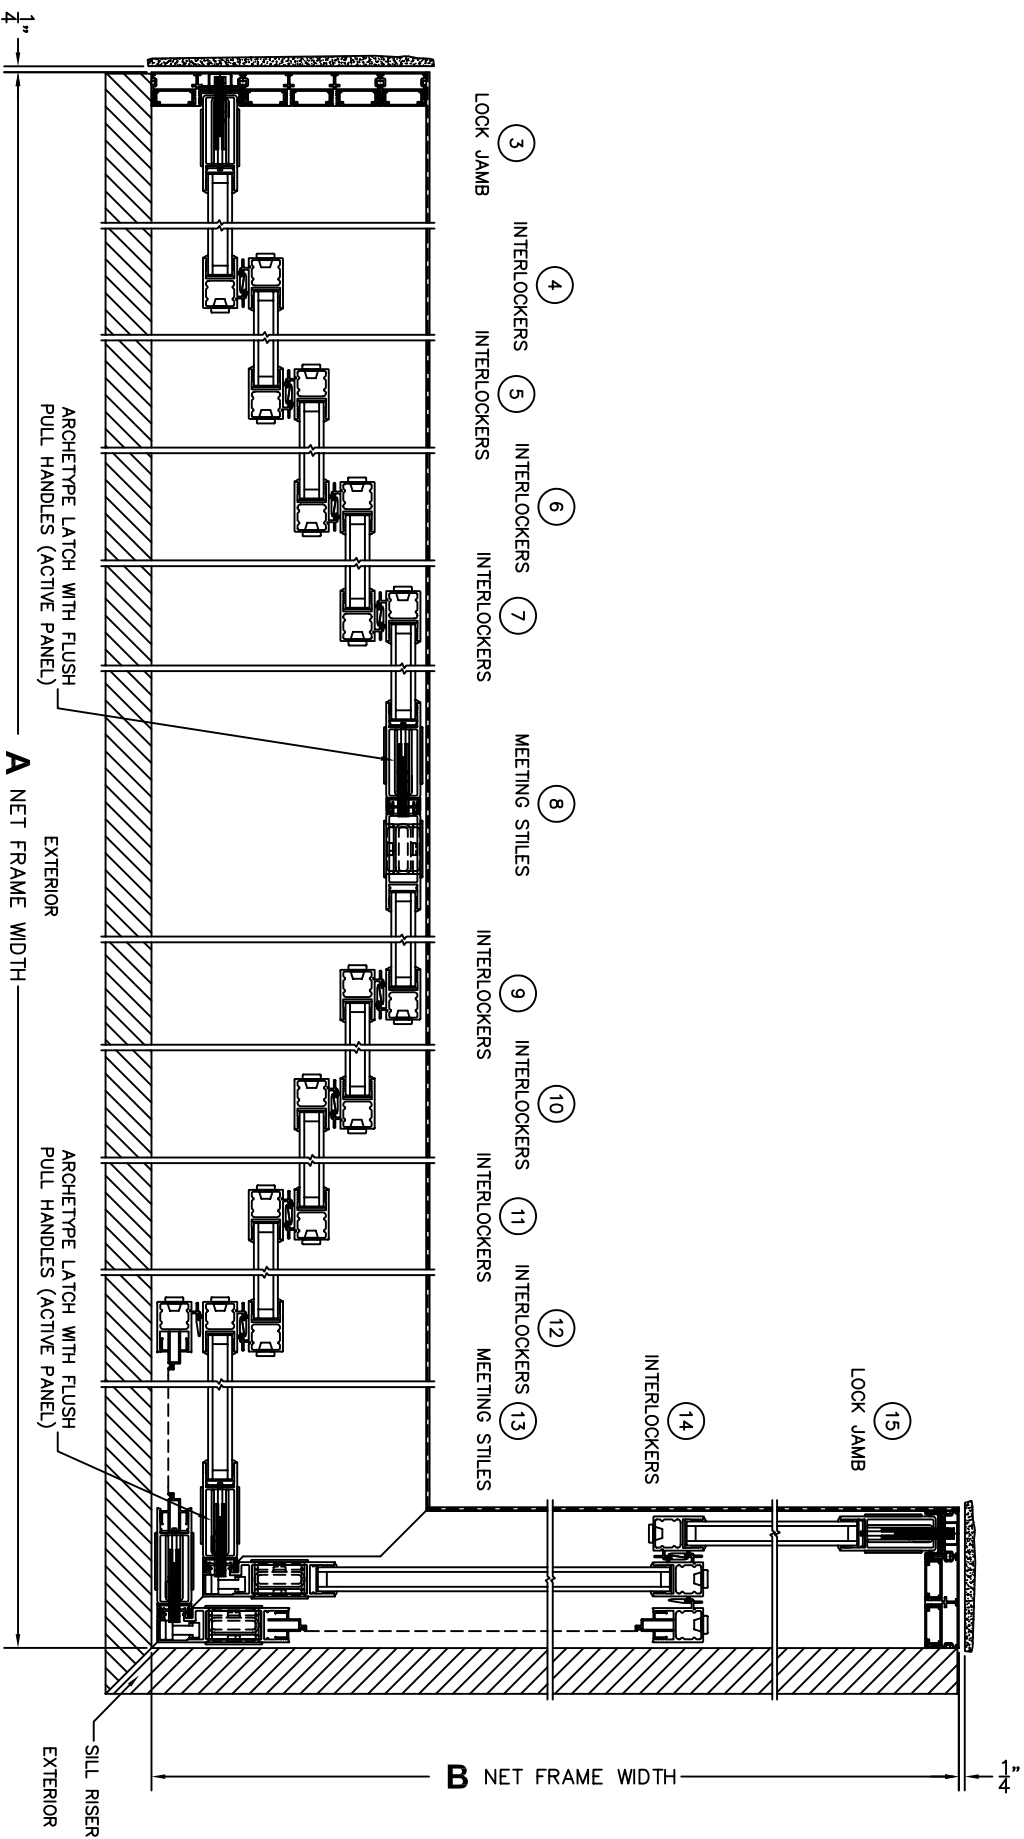

FLEETWOOD
WINDOWS & DOORS
FleetwoodUSA.com

NORWOOD 3070EX M/S
90°XXXXXXXXXXXXX STANDARD CONFIGURATION
WITH SCREENS

SCALE: 1/4

XXXXXXXXXXXXX DOOR SHOWN

REQUIRED DEALER INFO.	
A (NET FRAME WIDTH)	
B (NET FRAME WIDTH)	
C (NET FRAME HEIGHT)	
SILL PAN HEIGHT (INTERIOR LEG) (3/4", -1/16", -1/7/16" OR 1-7/8")	

NOTES:

ORDER NO.:

ITEM NO.:

REQUIRED DEALER INFO.

FLEETWOOD
 WINDOWS & DOORS
 FleetwoodUSA.com

NORWOOD 3070EX M/S
 90°XXXXXXXXXXXXX STANDARD CONFIGURATION
 WITH SCREENS

ORDER NO.:

ITEM NO.:

SCALE: 1/8

FLEETWOOD
 WINDOWS & DOORS
 FleetwoodUSA.com

NORWOOD 3070EX M/S
 90°XXXXXXXXXXXXX STANDARD CONFIGURATION
 WITH SCREENS

ORDER NO.:

ITEM NO.:

SCALE: 1/4