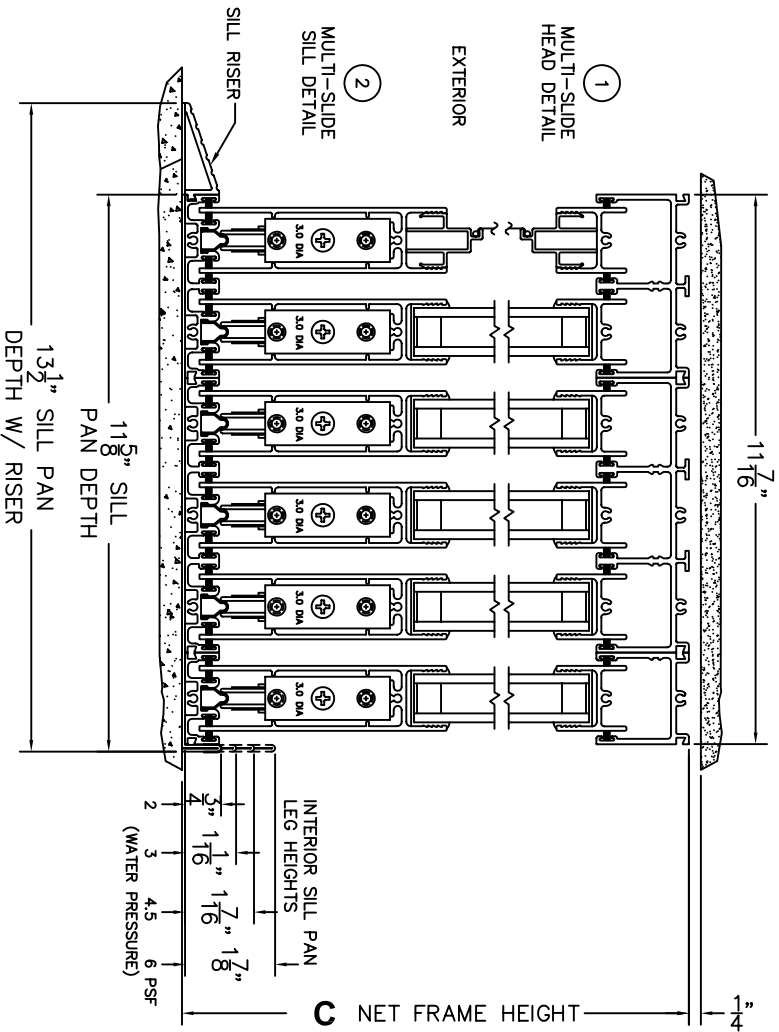

FLEETWOOD
WINDOWS & DOORS
FleetwoodUSA.com

NORWOOD 3070EX M/S
90°XXXXXXXXXXXXX STANDARD CONFIGURATION
WITH SCREENS

SCALE: 1/4

XXXXXXXXXXXXX DOOR SHOWN

REQUIRED DEALER INFO.	
A (NET FRAME WIDTH)	
B (NET FRAME WIDTH)	
C (NET FRAME HEIGHT)	
SILL PAN HEIGHT (INTERIOR LEG) (3/4", -1/16", -1/7/16" OR 1-7/8")	

NOTES:

ORDER NO.:

ITEM NO.:

REQUIRED DEALER INFO.

FLEETWOOD
 WINDOWS & DOORS
 FleetwoodUSA.com

NORWOOD 3070EX M/S
 90°XXXXXXXXXXXXX STANDARD CONFIGURATION
 WITH SCREENS

ORDER NO.:

ITEM NO.:

SCALE: 1/8

FLEETWOOD
 WINDOWS & DOORS
 FleetwoodUSA.com

NORWOOD 3070EX M/S
 90°XXXXXXXXXXXXX STANDARD CONFIGURATION
 WITH SCREENS

ORDER NO.:

ITEM NO.:

SCALE: 1/4