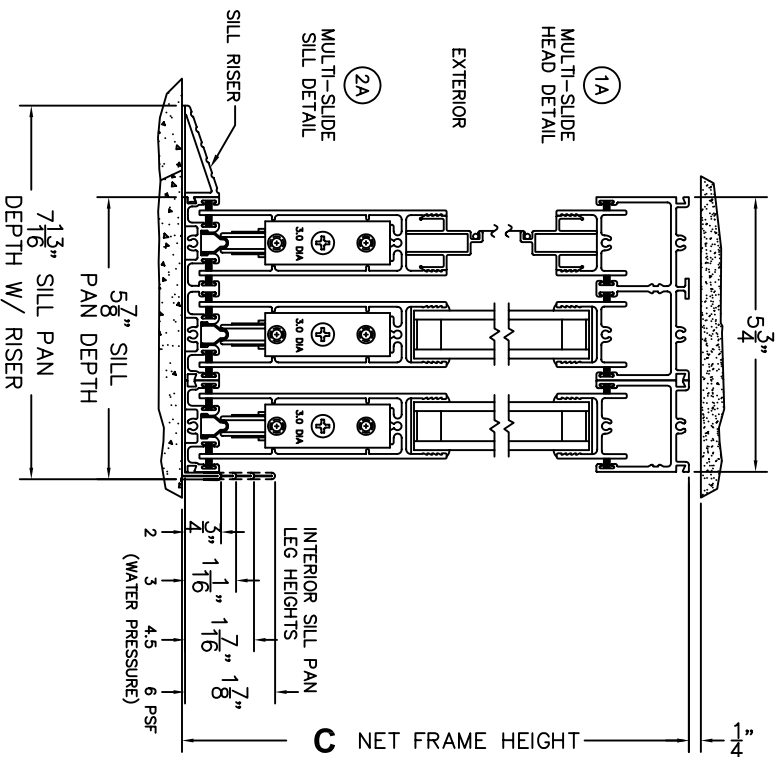

FLEETWOOD
WINDOWS & DOORS
FleetwoodUSA.com

NORWOOD 3070EX M/S
90°XXXXXXXXXXXXX STANDARD CONFIGURATION
WITH SCREENS

SCALE: 1/4

XXXXXXXXXXXXX DOOR SHOWN

REQUIRED DEALER INFO.	
A (NET FRAME WIDTH)	
B (NET FRAME WIDTH)	
C (NET FRAME HEIGHT)	
SILL PAN HEIGHT (INTERIOR LEG) (3/4", -1/16", -1/7/16" OR 1-7/8")	

NOTES:

ORDER NO.:

ITEM NO.:

REQUIRED DEALER INFO.

FLEETWOOD
 WINDOWS & DOORS
 FleetwoodUSA.com

NORWOOD 3070EX M/S
 90°XXXXXXXXXXXXX STANDARD CONFIGURATION
 WITH SCREENS

ORDER NO.:

ITEM NO.:

SCALE: 1/8

FLEETWOOD
 WINDOWS & DOORS
 FleetwoodUSA.com

NORWOOD 3070EX M/S
 90°XXXXXXXXXXXXX STANDARD CONFIGURATION
 WITH SCREENS

ORDER NO.:

ITEM NO.:

SCALE: 1/4