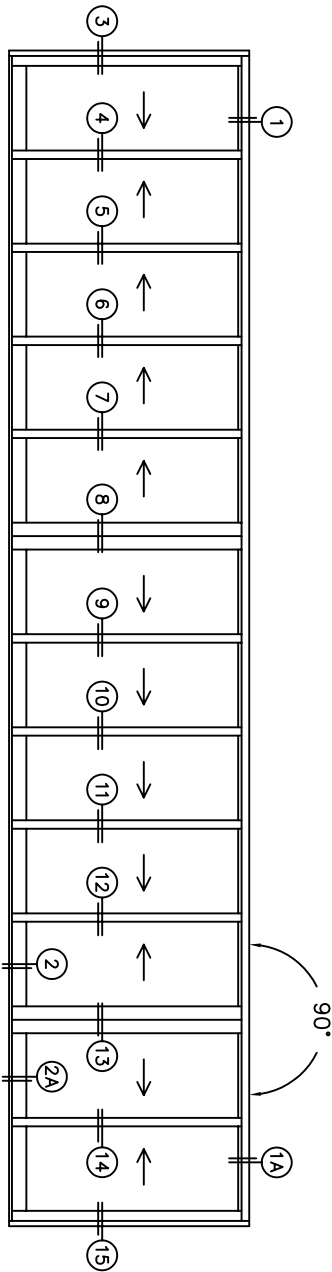

FLEETWOOD
WINDOWS & DOORS
FleetwoodUSA.com

NORWOOD 3070EX M/S
90°XXXXXXXXXXXXX STANDARD CONFIGURATION
WITH SCREENS

SCALE: 1/4

XXXXXXXXXXXXX DOOR SHOWN

REQUIRED DEALER INFO.	
A (NET FRAME WIDTH)	
B (NET FRAME WIDTH)	
C (NET FRAME HEIGHT)	
SILL PAN HEIGHT (INTERIOR LEG) (3/4", -1/16", -1/7/16" OR 1-7/8")	

NOTES:

ORDER NO.:

ITEM NO.:

REQUIRED DEALER INFO.

FLEETWOOD
 WINDOWS & DOORS
 FleetwoodUSA.com

NORWOOD 3070EX M/S
 90°XXXXXXXXXXXXX STANDARD CONFIGURATION
 WITH SCREENS

ORDER NO.:

ITEM NO.:

SCALE: 1/8

FLEETWOOD
 WINDOWS & DOORS
 FleetwoodUSA.com

NORWOOD 3070EX M/S
 90°XXXXXXXXXXXXX STANDARD CONFIGURATION
 WITH SCREENS

ORDER NO.:

ITEM NO.:

SCALE: 1/4