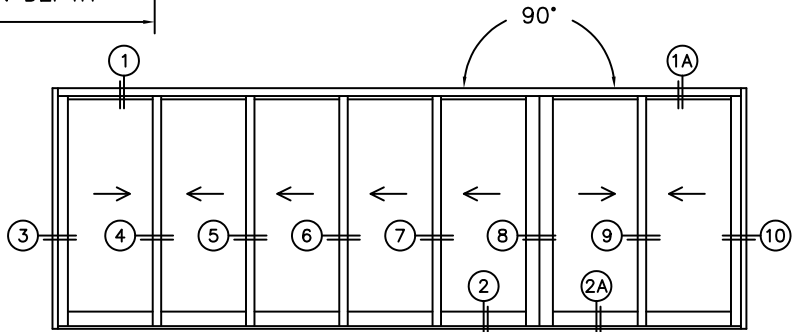

FLEETWOOD
WINDOWS & DOORS
FleetwoodUSA.com

NORWOOD 3070EX M/S
90XXXXXXIXX STANDARD CONFIGURATION
WITH SCREENS

ORDER NO.:

ITEM NO.:

REQUIRED DEALER INFO.

A(NET FRAME WIDTH)

B(NET FRAME WIDTH)

C(NET FRAME HEIGHT)

SILL PAN HEIGHT (INTERIOR LEG)
(3/4", 1-1/16", 1-7/16" OR 1-7/8")

NOTES:

(USE RULER TO SCALE DIMENSIONS IN INCHES)

SCALE: 1/4

(USE RULER TO SCALE DIMENSIONS IN INCHES)

SCALE: 1/8