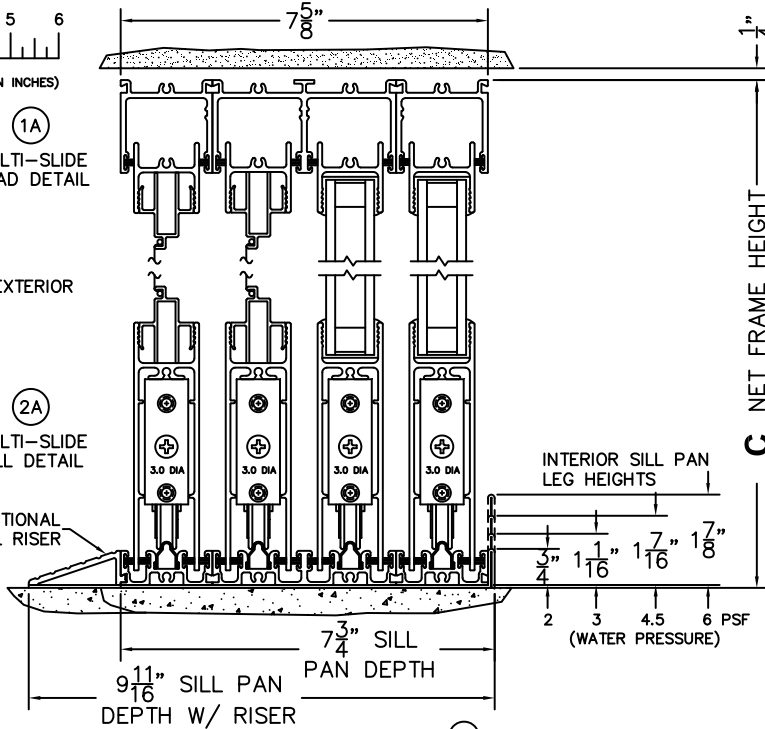

FLEETWOOD
WINDOWS & DOORS
FleetwoodUSA.com

NORWOOD 3070EX M/S
90XXXXXXIXX STANDARD CONFIGURATION
WITH SCREENS

ORDER NO.:

ITEM NO.:

REQUIRED DEALER INFO.

A(NET FRAME WIDTH)

B(NET FRAME WIDTH)

C(NET FRAME HEIGHT)

SILL PAN HEIGHT (INTERIOR LEG)
(3/4", 1-1/16", 1-7/16" OR 1-7/8")

NOTES:

(USE RULER TO SCALE DIMENSIONS IN INCHES)

SCALE: 1/4

(USE RULER TO SCALE DIMENSIONS IN INCHES)

SCALE: 1/8