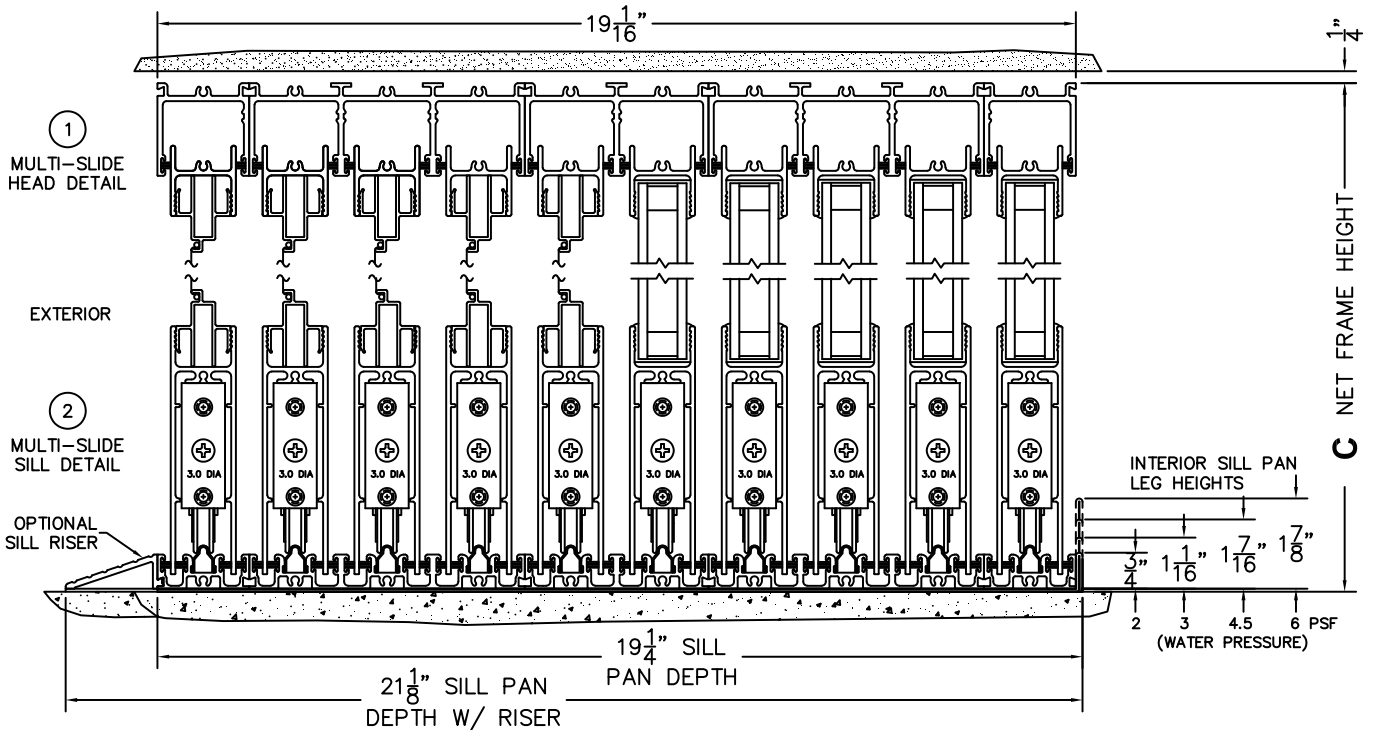

SILL PAN HEIGHT (INTERIOR LEG)
(3/4", 1-1/16", 1-7/16" OR 1-7/8")

NOTES:

(USE RULER TO SCALE DIMENSIONS IN INCHES)

SCALE: 1/4

(USE RULER TO SCALE DIMENSIONS IN INCHES)

SCALE: 1/8