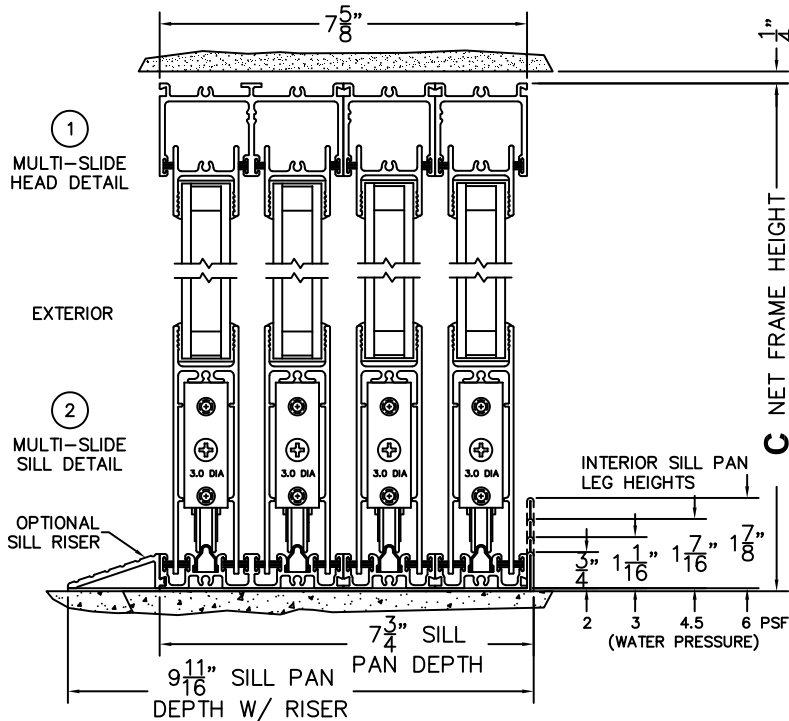

SILL PAN HEIGHT (INTERIOR LEG)
(3/4", 1-1/16", 1-7/16" OR 1-7/8")

NOTES:

(USE RULER TO SCALE DIMENSIONS IN INCHES)

SCALE: 1/4

XXXXIXXX DOOR SHOWN

(USE RULER TO SCALE DIMENSIONS IN INCHES)

SCALE: 1/4