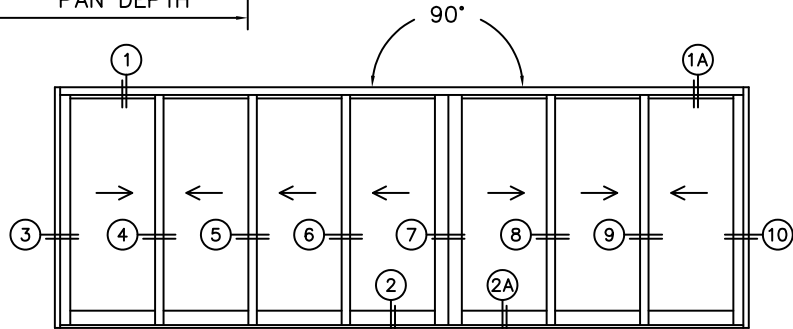

SILL PAN HEIGHT (INTERIOR LEG)
(3/4", 1-1/16", 1-7/16" OR 1-7/8")

NOTES:

(USE RULER TO SCALE DIMENSIONS IN INCHES)

SCALE: 1/4

XXXXIXXX DOOR SHOWN

(USE RULER TO SCALE DIMENSIONS IN INCHES)

SCALE: 1/4