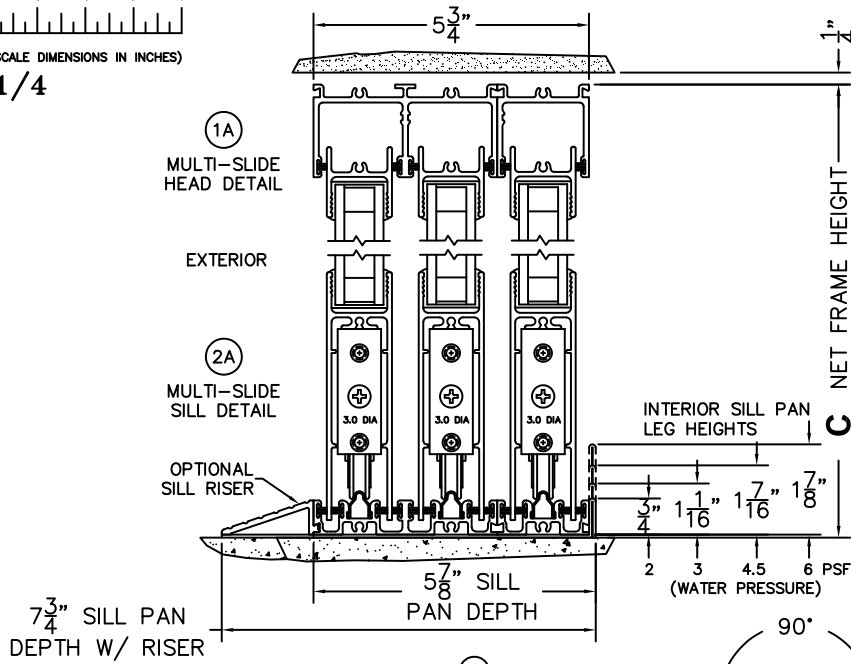

FLEETWOOD
WINDOWS & DOORS
FleetwoodUSA.com

NORWOOD 3070EX M/S
90XXXXIXXX STANDARD CONFIGURATION
NO SCREENS

ORDER NO.: -

ITEM NO.:

REQUIRED DEALER INFO.

A(NET FRAME WIDTH)

B(NET FRAME WIDTH)

C(NET FRAME HEIGHT)

SILL PAN HEIGHT (INTERIOR LEG)
(3/4", 1-1/16", 1-7/16" OR 1-7/8")

NOTES:

(USE RULER TO SCALE DIMENSIONS IN INCHES)

SCALE: 1/4

XXXXIXXX DOOR SHOWN

(USE RULER TO SCALE DIMENSIONS IN INCHES)

SCALE: 1/4