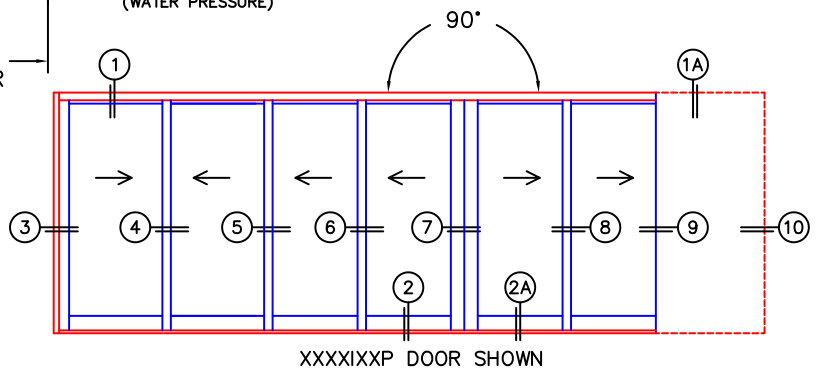

SILL PAN HEIGHT(INTERIOR LEG)
(3/4", 1-1/16", 1-7/16" OR 1-7/8")

CALCULATED VALUES (FLEETWOOD SUPPLIED)

D(POCKET WIDTH)

E(NET FRAME WIDTH)

NOTES:

(USE RULER TO SCALE DIMENSIONS IN INCHES)

SCALE: 1/4

XXXXIXXP DOOR SHOWN

(USE RULER TO SCALE DIMENSIONS IN INCHES)

SCALE: 1/4

*CAUTION: WHEN CONSTRUCTING POCKET NOTE THAT DAYLIGHT WIDTH DOES NOT INCLUDE 1" SET BACK FOR POST INTERLOCKER.