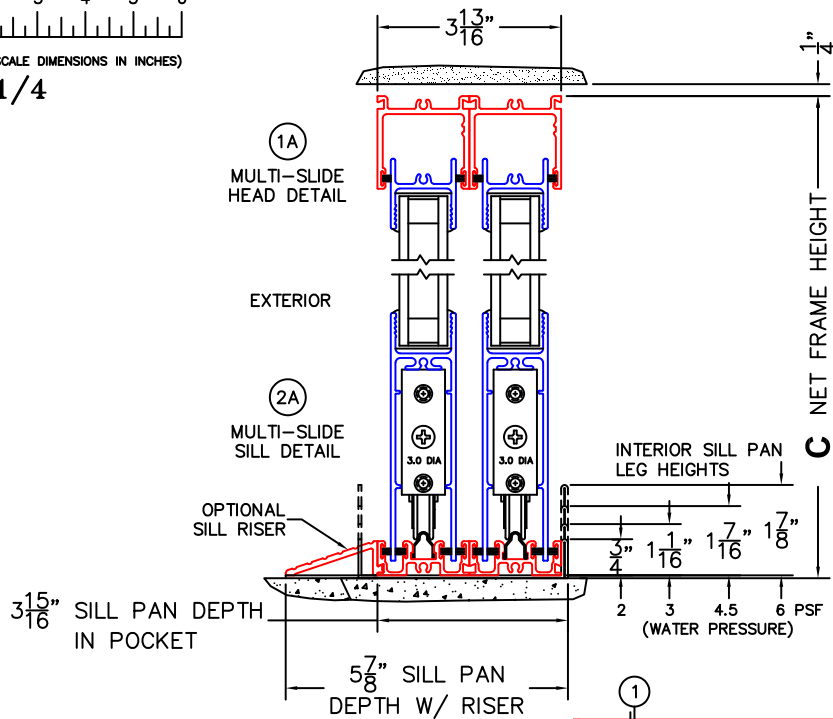

SILL PAN HEIGHT(INTERIOR LEG)
(3/4", 1-1/16", 1-7/16" OR 1-7/8")

CALCULATED VALUES (FLEETWOOD SUPPLIED)

D(POCKET WIDTH)

E(NET FRAME WIDTH)

NOTES:

(USE RULER TO SCALE DIMENSIONS IN INCHES)

SCALE: 1/4

XXXXIXXP DOOR SHOWN

(USE RULER TO SCALE DIMENSIONS IN INCHES)

SCALE: 1/4

*CAUTION: WHEN CONSTRUCTING POCKET NOTE THAT DAYLIGHT WIDTH DOES NOT INCLUDE 1" SET BACK FOR POST INTERLOCKER.