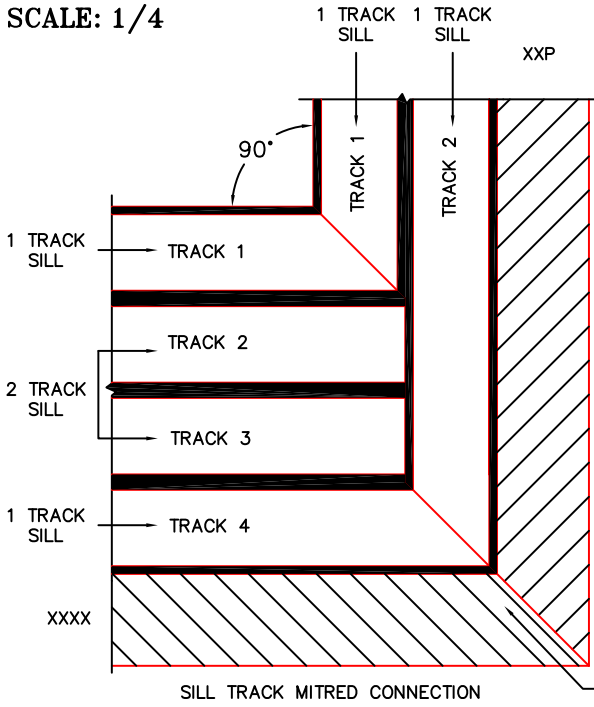

SILL PAN HEIGHT(INTERIOR LEG)
(3/4", 1-1/16", 1-7/16" OR 1-7/8")

CALCULATED VALUES (FLEETWOOD SUPPLIED)

D(POCKET WIDTH)

E(NET FRAME WIDTH)

NOTES:

(USE RULER TO SCALE DIMENSIONS IN INCHES)

SCALE: 1/4

XXXXIXXP DOOR SHOWN

(USE RULER TO SCALE DIMENSIONS IN INCHES)

SCALE: 1/4

*CAUTION: WHEN CONSTRUCTING POCKET NOTE THAT DAYLIGHT WIDTH DOES NOT INCLUDE 1" SET BACK FOR POST INTERLOCKER.