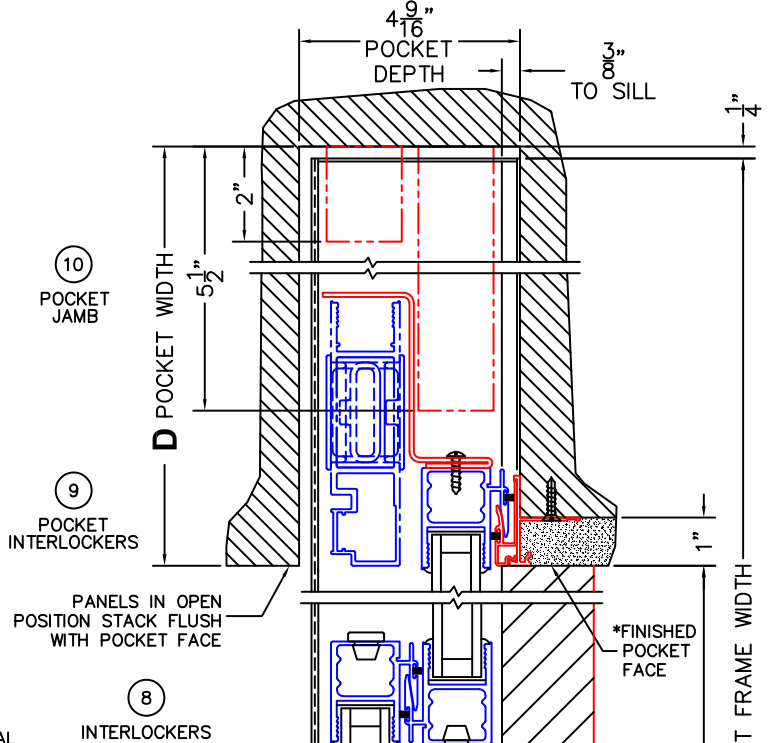

SILL PAN HEIGHT(INTERIOR LEG)
(3/4", 1-1/16", 1-7/16" OR 1-7/8")

CALCULATED VALUES (FLEETWOOD SUPPLIED)

D(POCKET WIDTH)

E(NET FRAME WIDTH)

NOTES:

(USE RULER TO SCALE DIMENSIONS IN INCHES)

SCALE: 1/4

XXXXIXXP DOOR SHOWN

(USE RULER TO SCALE DIMENSIONS IN INCHES)

SCALE: 1/4

*CAUTION: WHEN CONSTRUCTING POCKET NOTE THAT DAYLIGHT WIDTH DOES NOT INCLUDE 1" SET BACK FOR POST INTERLOCKER.