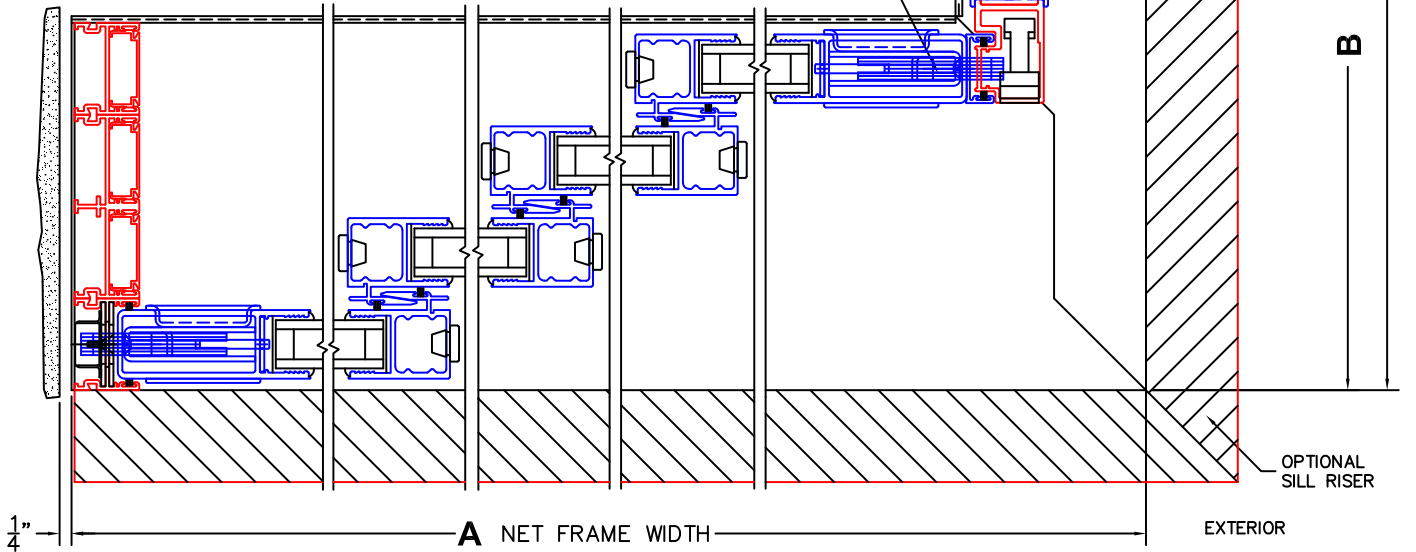

SILL PAN HEIGHT(INTERIOR LEG)
(3/4", 1-1/16", 1-7/16" OR 1-7/8")

CALCULATED VALUES (FLEETWOOD SUPPLIED)

D(POCKET WIDTH)

E(NET FRAME WIDTH)

NOTES:

(USE RULER TO SCALE DIMENSIONS IN INCHES)

SCALE: 1/4

XXXXIXXP DOOR SHOWN

(USE RULER TO SCALE DIMENSIONS IN INCHES)

SCALE: 1/4

*CAUTION: WHEN CONSTRUCTING POCKET NOTE THAT DAYLIGHT WIDTH DOES NOT INCLUDE 1" SET BACK FOR POST INTERLOCKER.