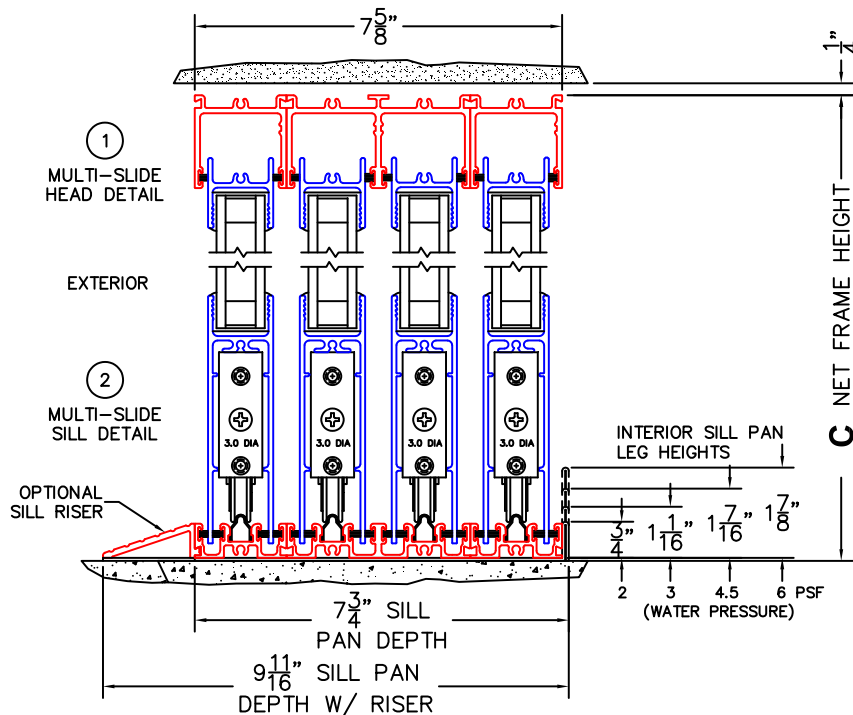

SILL PAN HEIGHT(INTERIOR LEG)
(3/4", 1-1/16", 1-7/16" OR 1-7/8")

CALCULATED VALUES (FLEETWOOD SUPPLIED)

D(POCKET WIDTH)

E(NET FRAME WIDTH)

NOTES:

(USE RULER TO SCALE DIMENSIONS IN INCHES)

SCALE: 1/4

XXXXIXXP DOOR SHOWN

(USE RULER TO SCALE DIMENSIONS IN INCHES)

SCALE: 1/4

*CAUTION: WHEN CONSTRUCTING POCKET NOTE THAT DAYLIGHT WIDTH DOES NOT INCLUDE 1" SET BACK FOR POST INTERLOCKER.