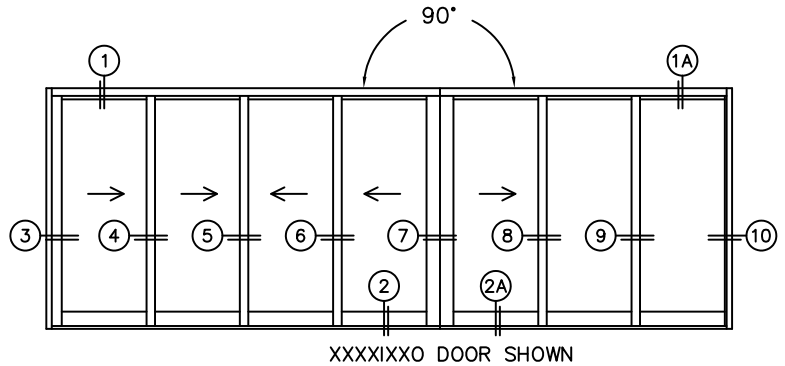

FLEETWOOD
WINDOWS & DOORS
FleetwoodUSA.com

NORWOOD 3070EX M/S
90XXXXIXXO STANDARD CONFIGURATION
NO SCREENS

ORDER NO.: -

ITEM NO.:

REQUIRED DEALER INFO.

A(NET FRAME WIDTH)

B(NET FRAME WIDTH)

C(NET FRAME HEIGHT)

SILL PAN HEIGHT (INTERIOR LEG)
(3/4", 1-1/16", 1-7/16" OR 1-7/8")

NOTES:

(USE RULER TO SCALE DIMENSIONS IN INCHES)

SCALE: 1/4

(USE RULER TO SCALE DIMENSIONS IN INCHES)

SCALE: 1/4