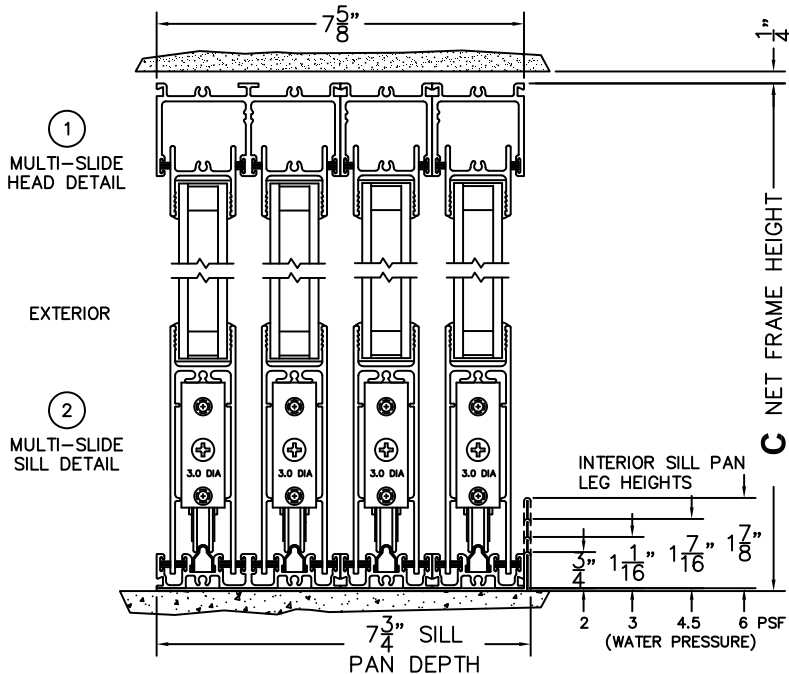

SILL PAN HEIGHT (INTERIOR LEG)
(3/4", 1-1/16", 1-7/16" OR 1-7/8")

NOTES:

(USE RULER TO SCALE DIMENSIONS IN INCHES)

SCALE: 1/4

(USE RULER TO SCALE DIMENSIONS IN INCHES)

SCALE: 1/4