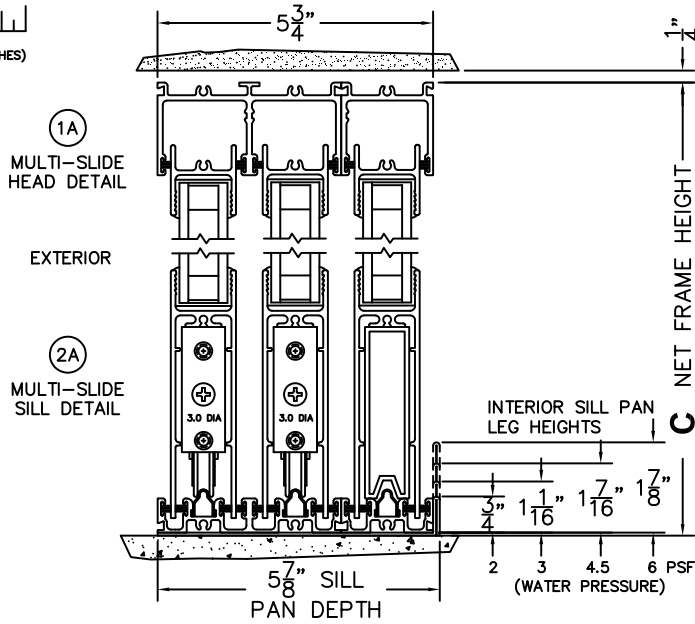

SILL PAN HEIGHT (INTERIOR LEG)
(3/4", 1-1/16", 1-7/16" OR 1-7/8")

NOTES:

(USE RULER TO SCALE DIMENSIONS IN INCHES)

SCALE: 1/4

(USE RULER TO SCALE DIMENSIONS IN INCHES)

SCALE: 1/4