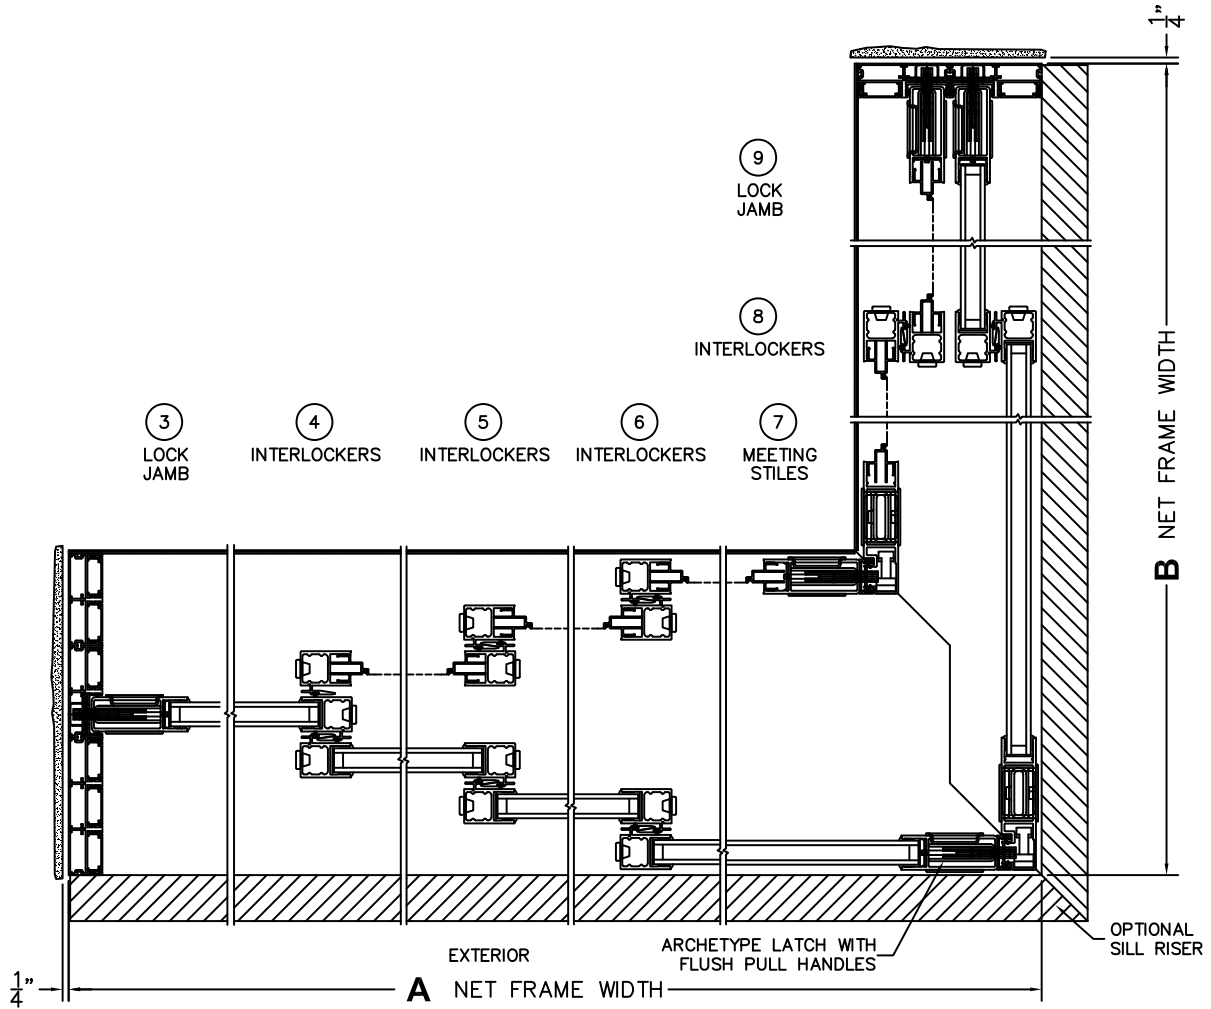

SILL PAN HEIGHT (INTERIOR LEG)
(3/4", 1-1/16", 1-7/16" OR 1-7/8")

NOTES:

(USE RULER TO SCALE DIMENSIONS IN INCHES)

SCALE: 1/4

FLEETWOOD
WINDOWS & DOORS
FleetwoodUSA.com

NORWOOD 3070EX M/S
90°XXXXIXX STANDARD CONFIG.
WITH SCREENS

ORDER NO.:

ITEM NO.:

(USE RULER TO SCALE DIMENSIONS IN INCHES)

SCALE: 1/8

FLEETWOOD
WINDOWS & DOORS
FleetwoodUSA.com

NORWOOD 3070EX M/S
90°XXXXIXX STANDARD CONFIG.
WITH SCREENS

ORDER NO.:

ITEM NO.:

(USE RULER TO SCALE DIMENSIONS IN INCHES)

SCALE: 1/4