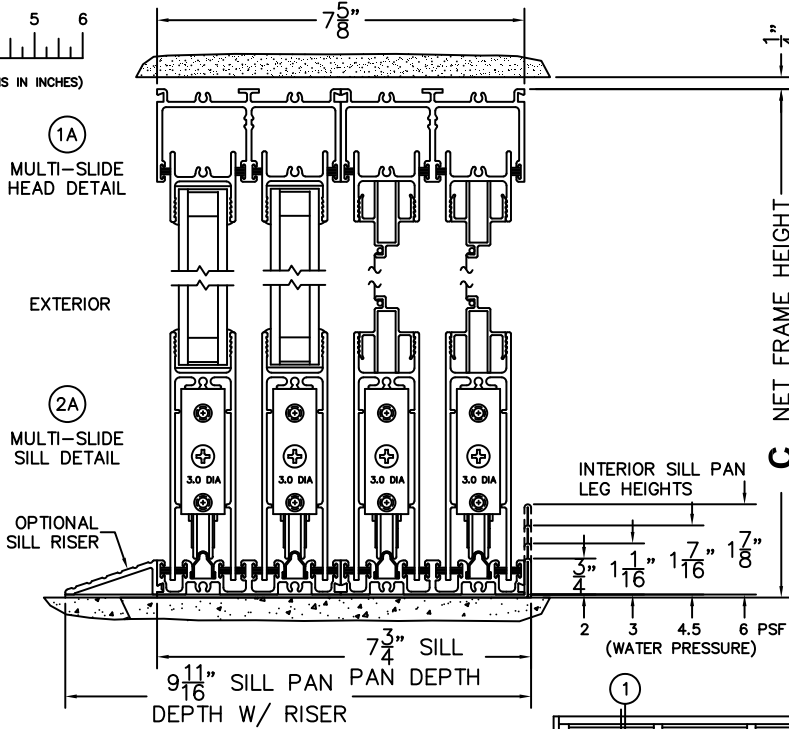

SILL PAN HEIGHT (INTERIOR LEG)
(3/4", 1-1/16", 1-7/16" OR 1-7/8")

NOTES:

(USE RULER TO SCALE DIMENSIONS IN INCHES)

SCALE: 1/4

FLEETWOOD
WINDOWS & DOORS
FleetwoodUSA.com

NORWOOD 3070EX M/S
90°XXXXIXX STANDARD CONFIG.
WITH SCREENS

ORDER NO.:

ITEM NO.:

(USE RULER TO SCALE DIMENSIONS IN INCHES)

SCALE: 1/8

FLEETWOOD
WINDOWS & DOORS
FleetwoodUSA.com

NORWOOD 3070EX M/S
90°XXXXIXX STANDARD CONFIG.
WITH SCREENS

ORDER NO.:

ITEM NO.:

(USE RULER TO SCALE DIMENSIONS IN INCHES)

SCALE: 1/4