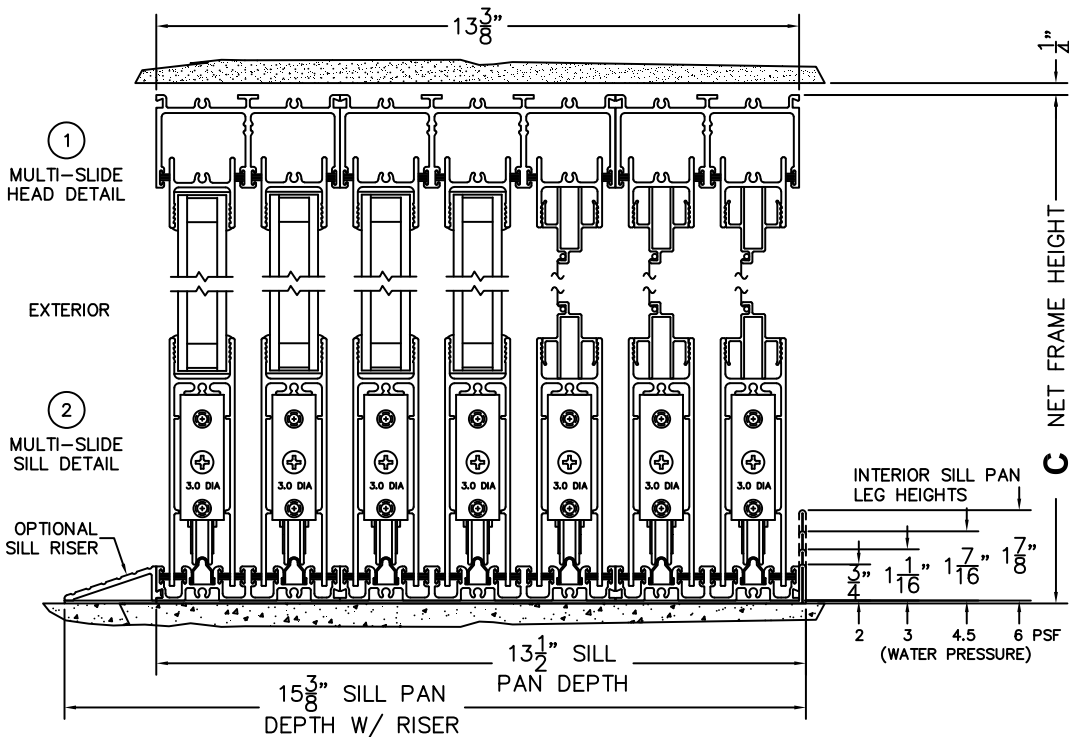

SILL PAN HEIGHT (INTERIOR LEG)
(3/4", 1-1/16", 1-7/16" OR 1-7/8")

NOTES:

(USE RULER TO SCALE DIMENSIONS IN INCHES)

SCALE: 1/4

FLEETWOOD
WINDOWS & DOORS
FleetwoodUSA.com

NORWOOD 3070EX M/S
90°XXXXIXX STANDARD CONFIG.
WITH SCREENS

ORDER NO.:

ITEM NO.:

(USE RULER TO SCALE DIMENSIONS IN INCHES)

SCALE: 1/8

FLEETWOOD
WINDOWS & DOORS
FleetwoodUSA.com

NORWOOD 3070EX M/S
90°XXXXIXX STANDARD CONFIG.
WITH SCREENS

ORDER NO.:

ITEM NO.:

(USE RULER TO SCALE DIMENSIONS IN INCHES)

SCALE: 1/4