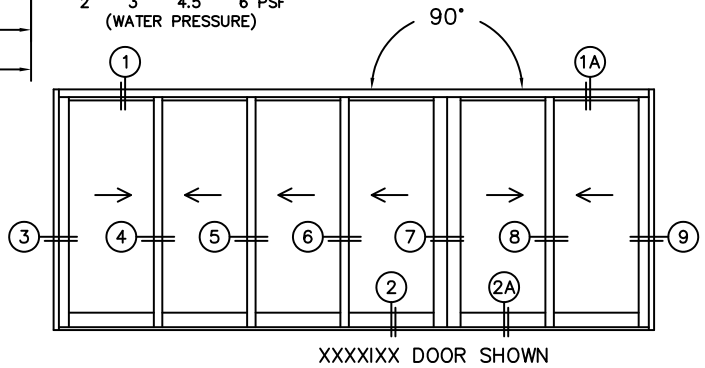

FLEETWOOD
WINDOWS & DOORS
FleetwoodUSA.com

NORWOOD 3070EX M/S
90°XXXXIXX STANDARD CONFIG.
WITH SCREENS

ORDER NO.: -

ITEM NO.:

REQUIRED DEALER INFO.

A(NET FRAME WIDTH)

B(NET FRAME WIDTH)

C(NET FRAME HEIGHT)

SILL PAN HEIGHT (INTERIOR LEG)
(3/4", 1-1/16", 1-7/16" OR 1-7/8")

NOTES:

(USE RULER TO SCALE DIMENSIONS IN INCHES)

SCALE: 1/4

FLEETWOOD
WINDOWS & DOORS
FleetwoodUSA.com

NORWOOD 3070EX M/S
90°XXXXIXX STANDARD CONFIG.
WITH SCREENS

ORDER NO.:

ITEM NO.:

(USE RULER TO SCALE DIMENSIONS IN INCHES)

SCALE: 1/8

FLEETWOOD
WINDOWS & DOORS
FleetwoodUSA.com

NORWOOD 3070EX M/S
90°XXXXIXX STANDARD CONFIG.
WITH SCREENS

ORDER NO.:

ITEM NO.:

(USE RULER TO SCALE DIMENSIONS IN INCHES)

SCALE: 1/4