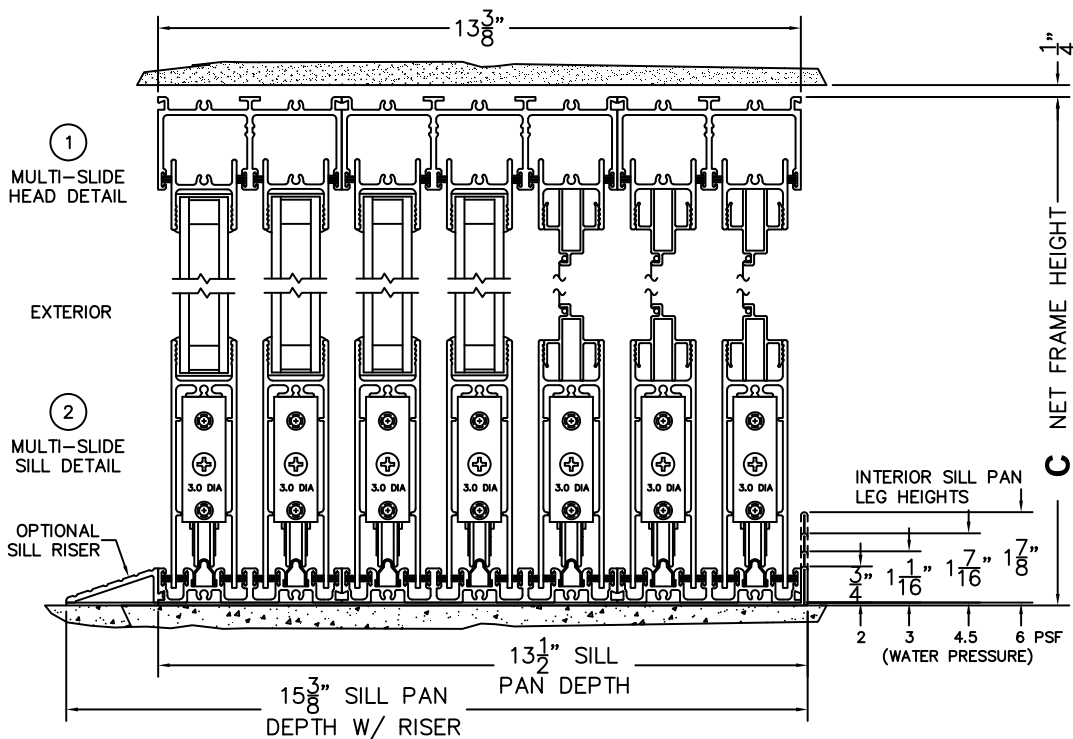

SILL PAN HEIGHT (INTERIOR LEG)
(3/4", 1-1/16", 1-7/16" OR 1-7/8")

NOTES:

(USE RULER TO SCALE DIMENSIONS IN INCHES)

SCALE: 1/4

FLEETWOOD
WINDOWS & DOORS
FleetwoodUSA.com

NORWOOD 3070EX M/S
90°XXXXIXX STANDARD CONFIG.
WITH SCREENS

ORDER NO.:

ITEM NO.:

(USE RULER TO SCALE DIMENSIONS IN INCHES)

SCALE: 1/8

FLEETWOOD
WINDOWS & DOORS
FleetwoodUSA.com

NORWOOD 3070EX M/S
90°XXXXIXX STANDARD CONFIG.
WITH SCREENS

ORDER NO.:

ITEM NO.:

(USE RULER TO SCALE DIMENSIONS IN INCHES)

SCALE: 1/4