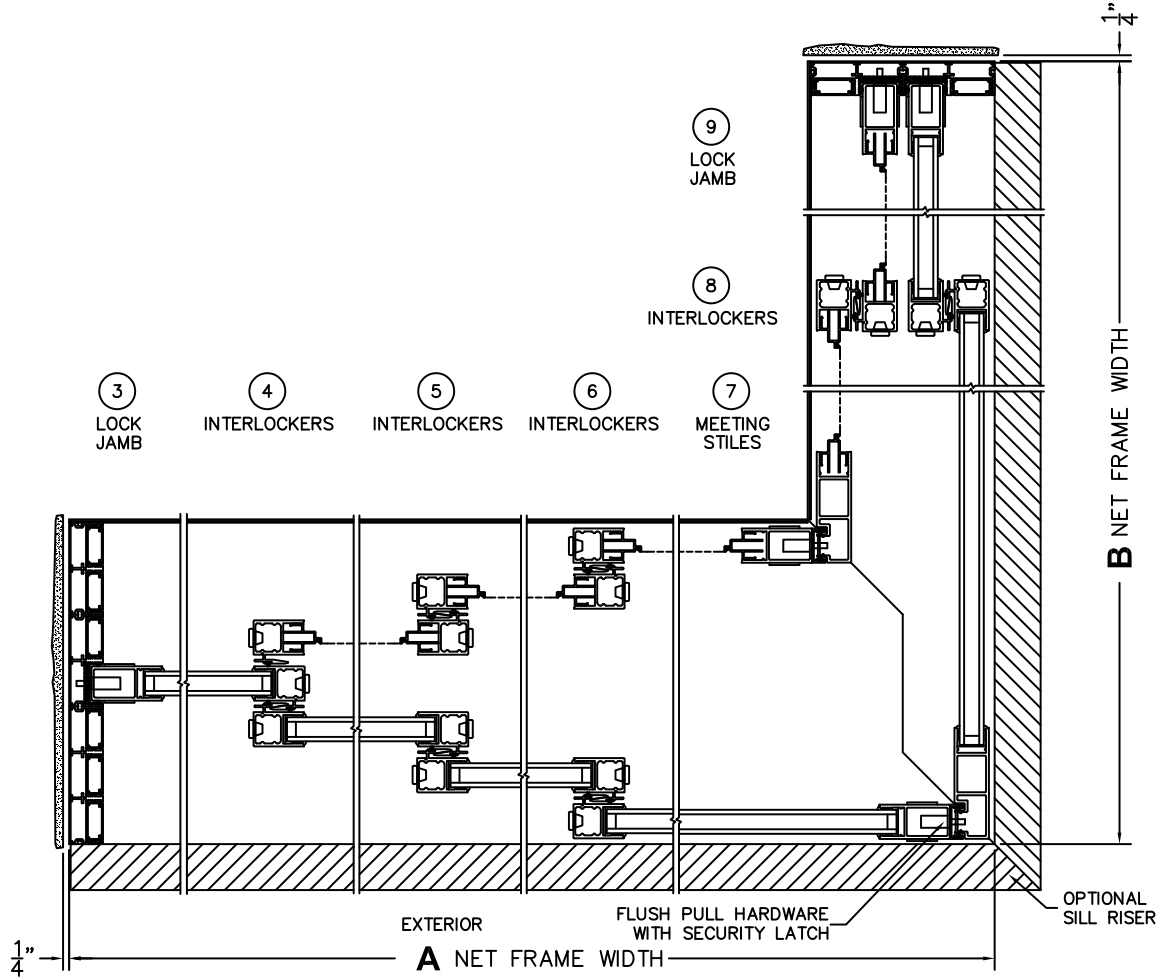

SILL PAN HEIGHT (INTERIOR LEG)
(3/4", 1-1/16", 1-7/16" OR 1-7/8")

NOTES:

(USE RULER TO SCALE DIMENSIONS IN INCHES)

SCALE: 1/4

FLEETWOOD
WINDOWS & DOORS
FleetwoodUSA.com

NORWOOD 3070EX M/S
90°XXXXIXX STANDARD CONFIG.
WITH SCREENS

ORDER NO.:

ITEM NO.:

(USE RULER TO SCALE DIMENSIONS IN INCHES)

SCALE: 1/8

FLEETWOOD
WINDOWS & DOORS
FleetwoodUSA.com

NORWOOD 3070EX M/S
90°XXXXIXX STANDARD CONFIG.
WITH SCREENS

ORDER NO.:

ITEM NO.:

(USE RULER TO SCALE DIMENSIONS IN INCHES)

SCALE: 1/4