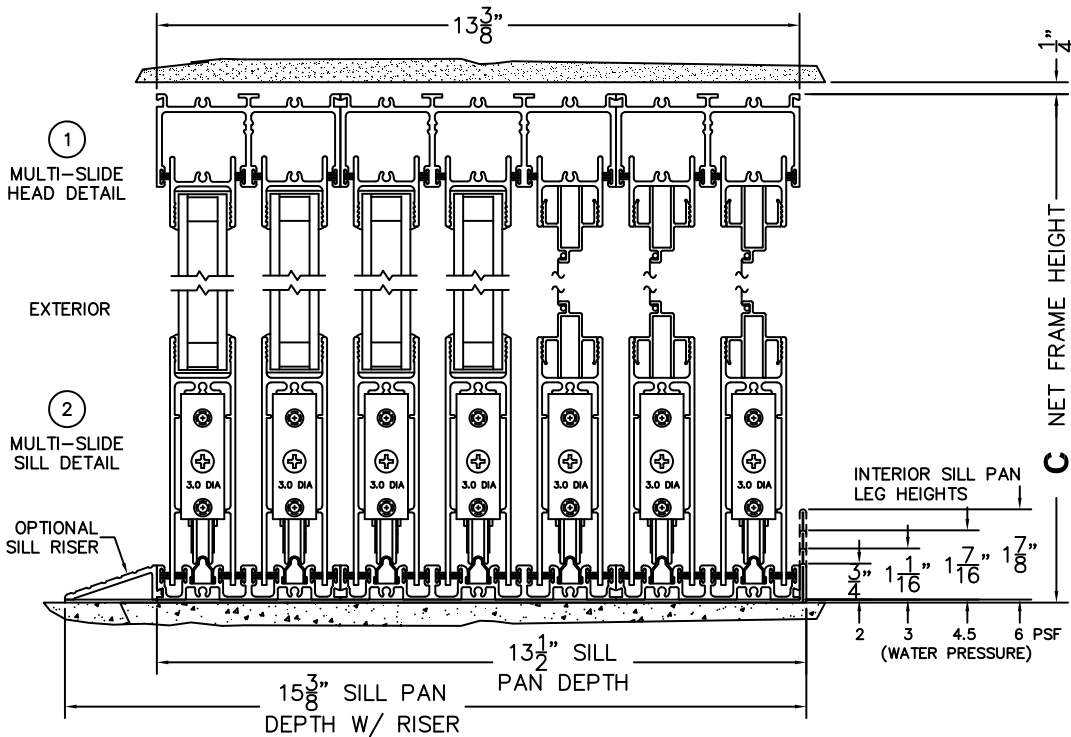

SILL PAN HEIGHT(INTERIOR LEG)
(3/4", 1-1/16", 1-7/16" OR 1-7/8")

NOTES:

(USE RULER TO SCALE DIMENSIONS IN INCHES)

SCALE: 1/4

XXXXIXX DOOR SHOWN

FLEETWOOD
WINDOWS & DOORS
FleetwoodUSA.com

NORWOOD 3070EX M/S
90°XXXXIXX STANDARD CONFIG.
WITH SCREENS

ORDER NO.:

ITEM NO.:

(USE RULER TO SCALE DIMENSIONS IN INCHES)

SCALE: 1/8

FLEETWOOD
WINDOWS & DOORS
FleetwoodUSA.com

NORWOOD 3070EX M/S
90°XXXXIXX STANDARD CONFIG.
WITH SCREENS

ORDER NO.:

ITEM NO.:

(USE RULER TO SCALE DIMENSIONS IN INCHES)

SCALE: 1/4