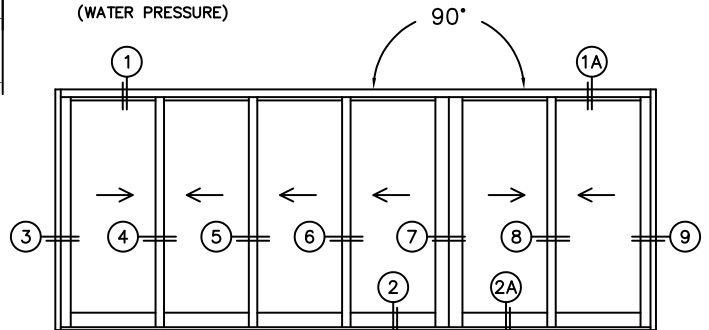

SILL PAN HEIGHT(INTERIOR LEG)
(3/4", 1-1/16", 1-7/16" OR 1-7/8")

NOTES:

(USE RULER TO SCALE DIMENSIONS IN INCHES)

SCALE: 1/4

XXXXIXX DOOR SHOWN

FLEETWOOD
WINDOWS & DOORS
FleetwoodUSA.com

NORWOOD 3070EX M/S
90°XXXXIXX STANDARD CONFIG.
WITH SCREENS

ORDER NO.:

ITEM NO.:

(USE RULER TO SCALE DIMENSIONS IN INCHES)

SCALE: 1/8

FLEETWOOD
WINDOWS & DOORS
FleetwoodUSA.com

NORWOOD 3070EX M/S
90°XXXXIXX STANDARD CONFIG.
WITH SCREENS

ORDER NO.:

ITEM NO.:

(USE RULER TO SCALE DIMENSIONS IN INCHES)

SCALE: 1/4