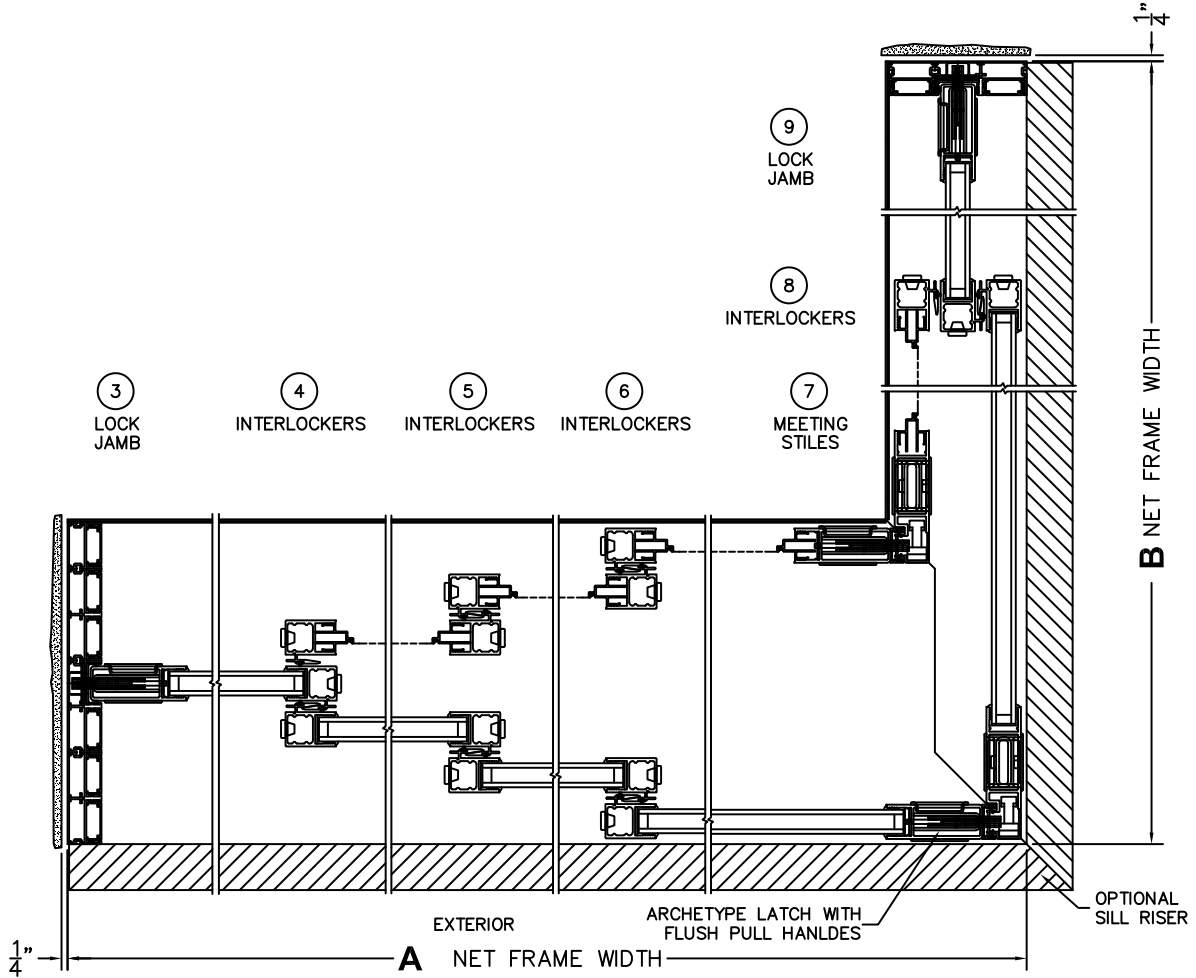

SILL PAN HEIGHT(INTERIOR LEG)
(3/4", 1-1/16", 1-7/16" OR 1-7/8")

NOTES:

(USE RULER TO SCALE DIMENSIONS IN INCHES)

SCALE: 1/4

XXXXIXX DOOR SHOWN

FLEETWOOD
WINDOWS & DOORS
FleetwoodUSA.com

NORWOOD 3070EX M/S
90°XXXXIXX STANDARD CONFIG.
WITH SCREENS

ORDER NO.:

ITEM NO.:

(USE RULER TO SCALE DIMENSIONS IN INCHES)

SCALE: 1/8

FLEETWOOD
WINDOWS & DOORS
FleetwoodUSA.com

NORWOOD 3070EX M/S
90°XXXXIXX STANDARD CONFIG.
WITH SCREENS

ORDER NO.:

ITEM NO.:

(USE RULER TO SCALE DIMENSIONS IN INCHES)

SCALE: 1/4