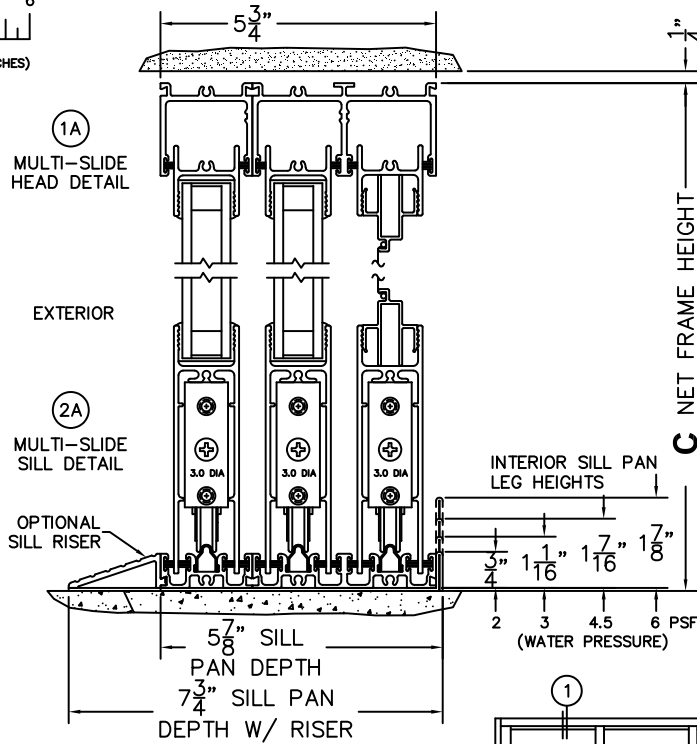

SILL PAN HEIGHT(INTERIOR LEG)
(3/4", 1-1/16", 1-7/16" OR 1-7/8")

NOTES:

(USE RULER TO SCALE DIMENSIONS IN INCHES)

SCALE: 1/4

XXXXIXX DOOR SHOWN

FLEETWOOD
WINDOWS & DOORS
FleetwoodUSA.com

NORWOOD 3070EX M/S
90°XXXXIXX STANDARD CONFIG.
WITH SCREENS

ORDER NO.:

ITEM NO.:

(USE RULER TO SCALE DIMENSIONS IN INCHES)

SCALE: 1/8

FLEETWOOD
WINDOWS & DOORS
FleetwoodUSA.com

NORWOOD 3070EX M/S
90°XXXXIXX STANDARD CONFIG.
WITH SCREENS

ORDER NO.:

ITEM NO.:

(USE RULER TO SCALE DIMENSIONS IN INCHES)

SCALE: 1/4