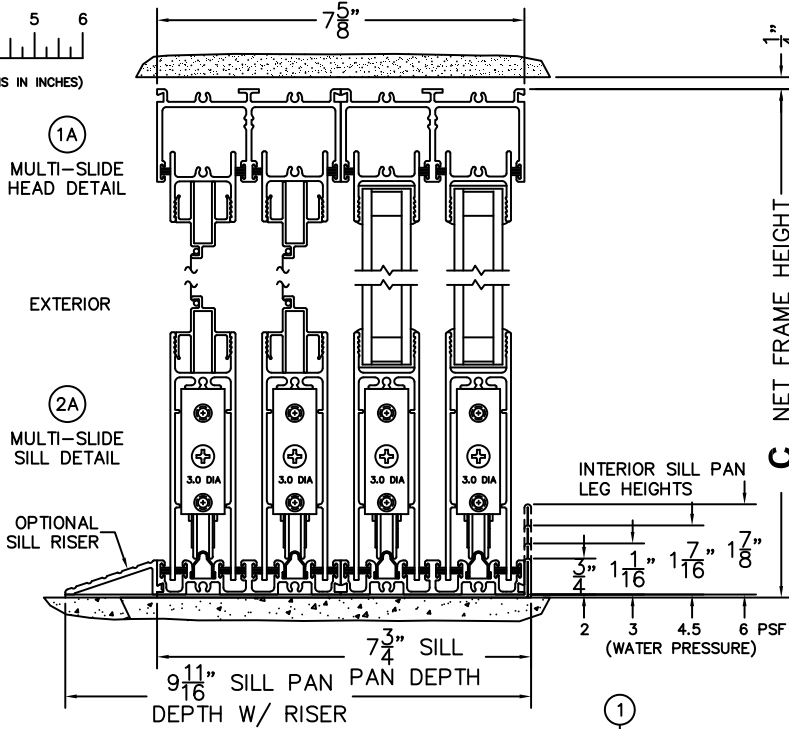

SILL PAN HEIGHT (INTERIOR LEG)
(3/4", 1-1/16", 1-7/16" OR 1-7/8")

NOTES:

(USE RULER TO SCALE DIMENSIONS IN INCHES)

SCALE: 1/4

XXXXIXX DOOR SHOWN

FLEETWOOD
WINDOWS & DOORS
FleetwoodUSA.com

NORWOOD 3070EX M/S
90°XXXXIXX STANDARD CONFIG.
WITH SCREENS

ORDER NO.:

ITEM NO.:

(USE RULER TO SCALE DIMENSIONS IN INCHES)

SCALE: 1/8

FLEETWOOD
WINDOWS & DOORS
FleetwoodUSA.com

NORWOOD 3070EX M/S
90°XXXXIXX STANDARD CONFIG.
WITH SCREENS

ORDER NO.:

ITEM NO.:

(USE RULER TO SCALE DIMENSIONS IN INCHES)

SCALE: 1/4