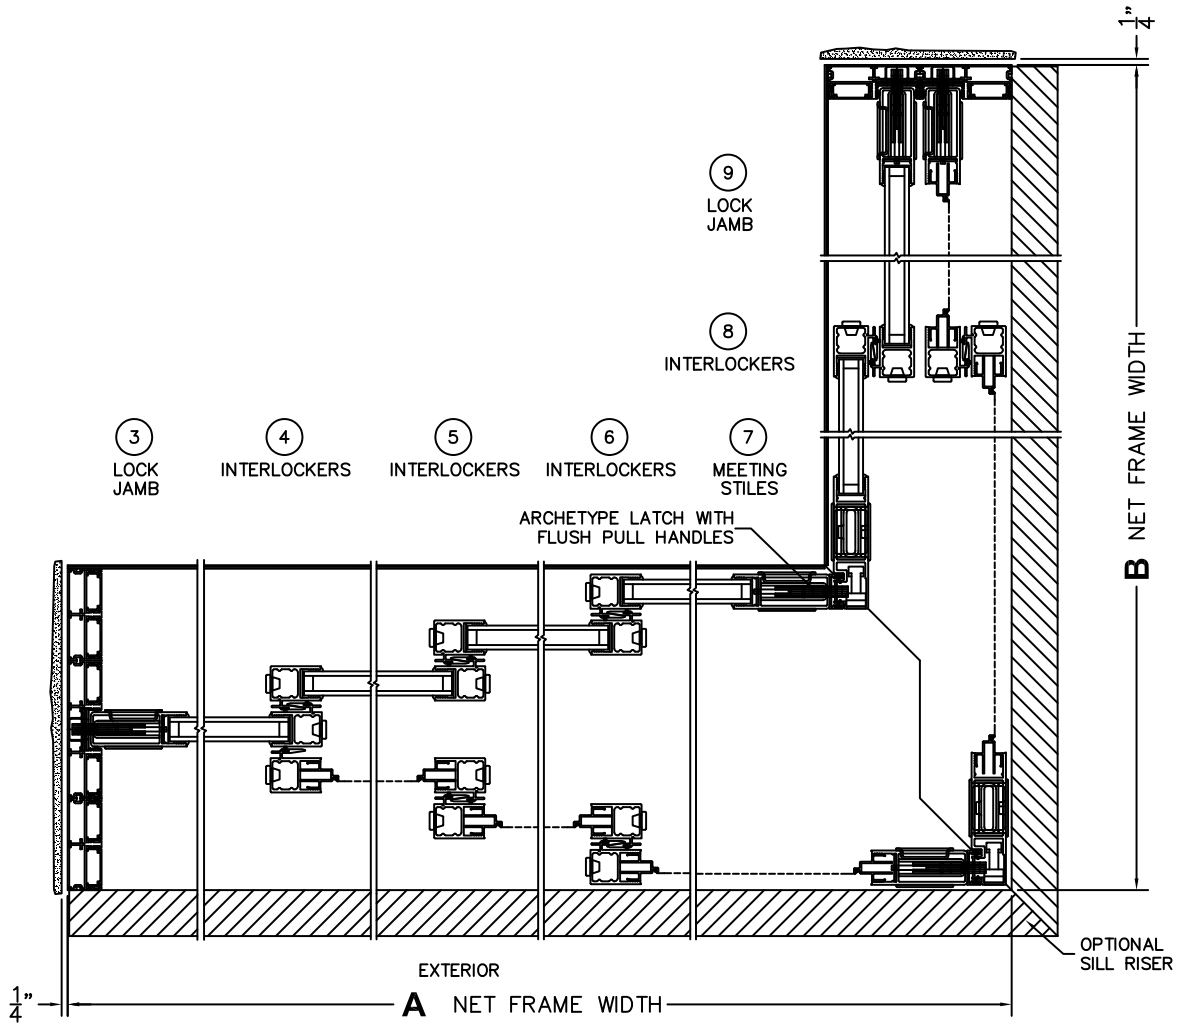

SILL PAN HEIGHT (INTERIOR LEG)
(3/4", 1-1/16", 1-7/16" OR 1-7/8")

NOTES:

(USE RULER TO SCALE DIMENSIONS IN INCHES)

SCALE: 1/4

XXXXIXX DOOR SHOWN

FLEETWOOD
WINDOWS & DOORS
FleetwoodUSA.com

NORWOOD 3070EX M/S
90°XXXXIXX STANDARD CONFIG.
WITH SCREENS

ORDER NO.:

ITEM NO.:

(USE RULER TO SCALE DIMENSIONS IN INCHES)

SCALE: 1/8

FLEETWOOD
WINDOWS & DOORS
FleetwoodUSA.com

NORWOOD 3070EX M/S
90°XXXXIXX STANDARD CONFIG.
WITH SCREENS

ORDER NO.:

ITEM NO.:

(USE RULER TO SCALE DIMENSIONS IN INCHES)

SCALE: 1/4