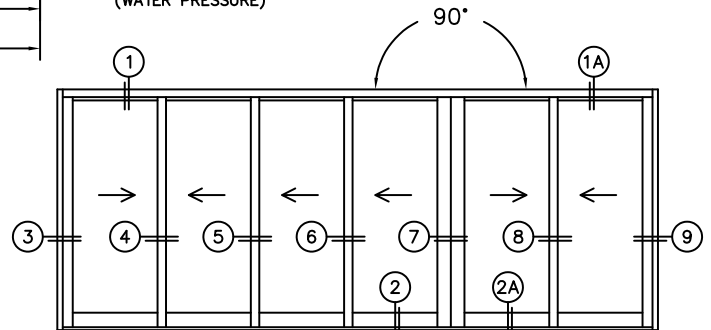

SILL PAN HEIGHT (INTERIOR LEG)
(3/4", 1-1/16", 1-7/16" OR 1-7/8")

NOTES:

(USE RULER TO SCALE DIMENSIONS IN INCHES)

SCALE: 1/4

XXXXIXX DOOR SHOWN

FLEETWOOD
WINDOWS & DOORS
FleetwoodUSA.com

NORWOOD 3070EX M/S
90°XXXXIXX STANDARD CONFIG.
WITH SCREENS

ORDER NO.:

ITEM NO.:

(USE RULER TO SCALE DIMENSIONS IN INCHES)

SCALE: 1/8

FLEETWOOD
WINDOWS & DOORS
FleetwoodUSA.com

NORWOOD 3070EX M/S
90°XXXXIXX STANDARD CONFIG.
WITH SCREENS

ORDER NO.:

ITEM NO.:

(USE RULER TO SCALE DIMENSIONS IN INCHES)

SCALE: 1/4