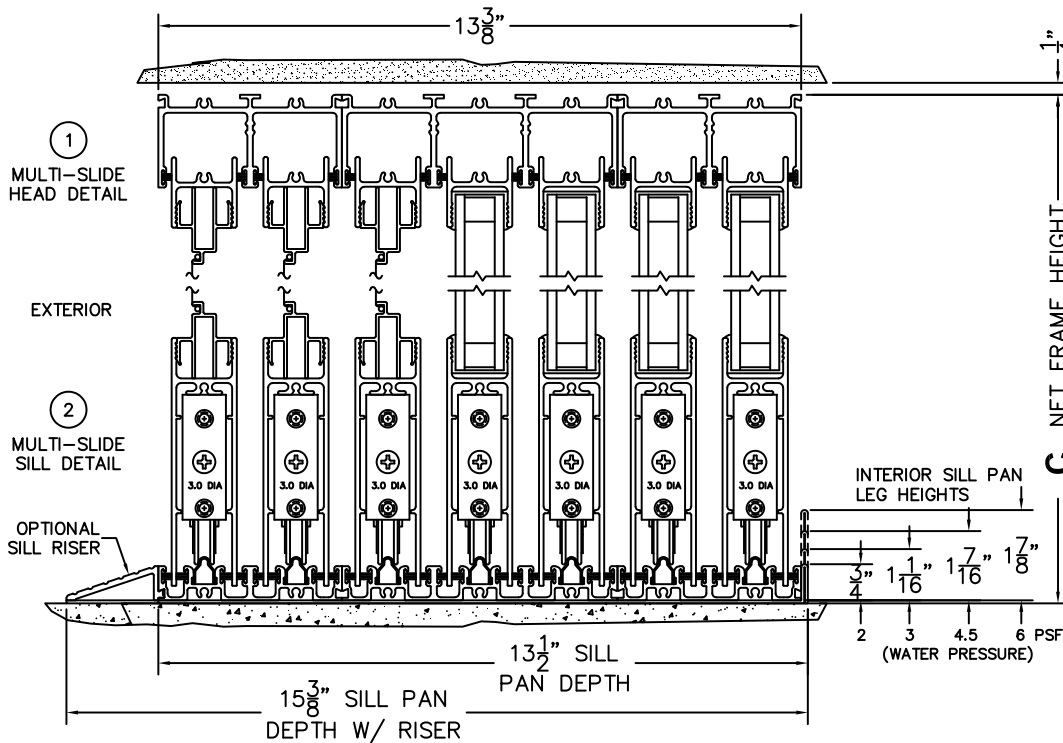

SILL PAN HEIGHT (INTERIOR LEG)
(3/4", 1-1/16", 1-7/16" OR 1-7/8")

NOTES:

(USE RULER TO SCALE DIMENSIONS IN INCHES)

SCALE: 1/4

XXXXIXX DOOR SHOWN

FLEETWOOD
WINDOWS & DOORS
FleetwoodUSA.com

NORWOOD 3070EX M/S
90°XXXXIXX STANDARD CONFIG.
WITH SCREENS

ORDER NO.:

ITEM NO.:

(USE RULER TO SCALE DIMENSIONS IN INCHES)

SCALE: 1/8

FLEETWOOD
WINDOWS & DOORS
FleetwoodUSA.com

NORWOOD 3070EX M/S
90°XXXXIXX STANDARD CONFIG.
WITH SCREENS

ORDER NO.:

ITEM NO.:

(USE RULER TO SCALE DIMENSIONS IN INCHES)

SCALE: 1/4