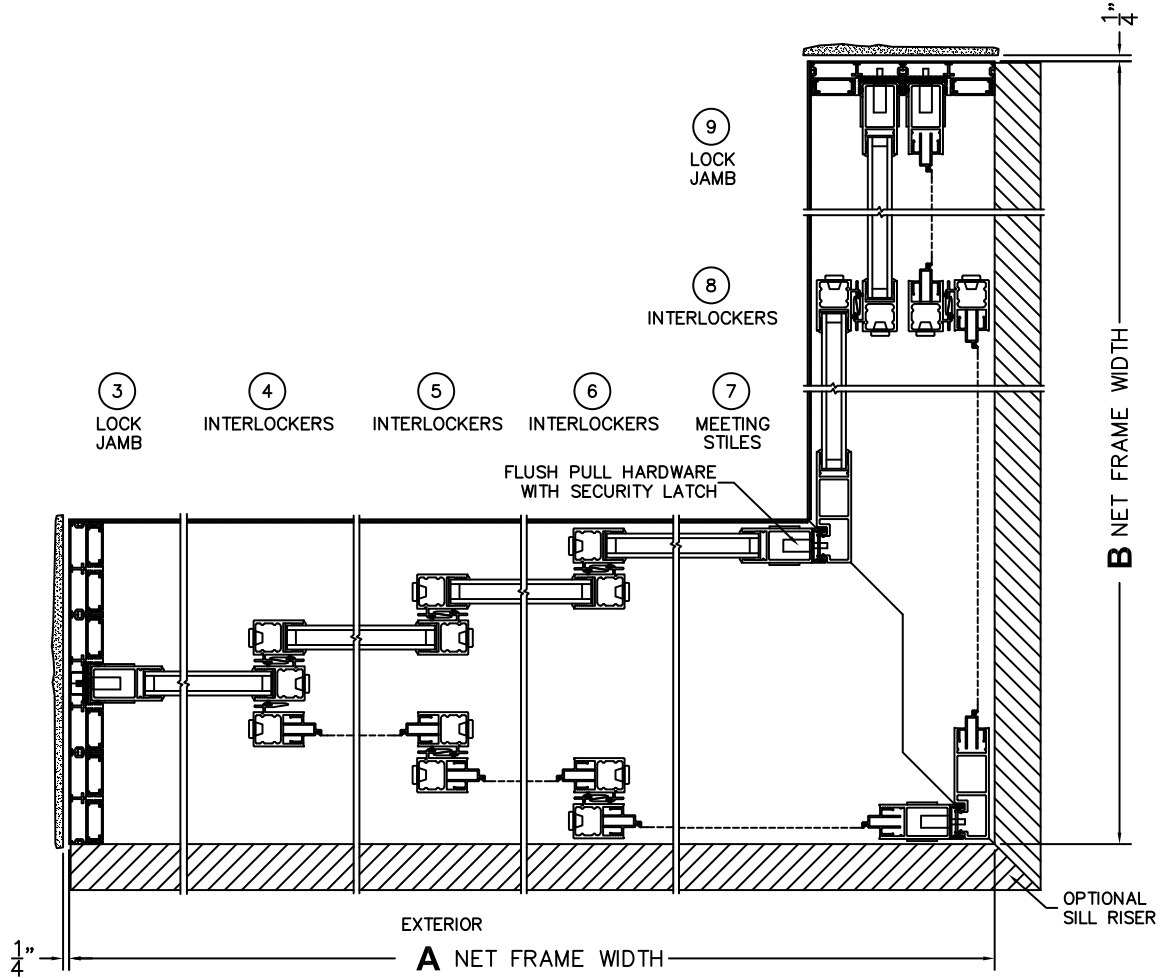

SILL PAN HEIGHT (INTERIOR LEG)
(3/4", 1-1/16", 1-7/16" OR 1-7/8")

NOTES:

(USE RULER TO SCALE DIMENSIONS IN INCHES)

SCALE: 1/4

XXXXIXX DOOR SHOWN

FLEETWOOD
WINDOWS & DOORS
FleetwoodUSA.com

NORWOOD 3070EX M/S
90°XXXXIXX STANDARD CONFIG.
WITH SCREENS

ORDER NO.:

ITEM NO.:

(USE RULER TO SCALE DIMENSIONS IN INCHES)

SCALE: 1/8

FLEETWOOD
WINDOWS & DOORS
FleetwoodUSA.com

NORWOOD 3070EX M/S
90°XXXXIXX STANDARD CONFIG.
WITH SCREENS

ORDER NO.:

ITEM NO.:

(USE RULER TO SCALE DIMENSIONS IN INCHES)

SCALE: 1/4