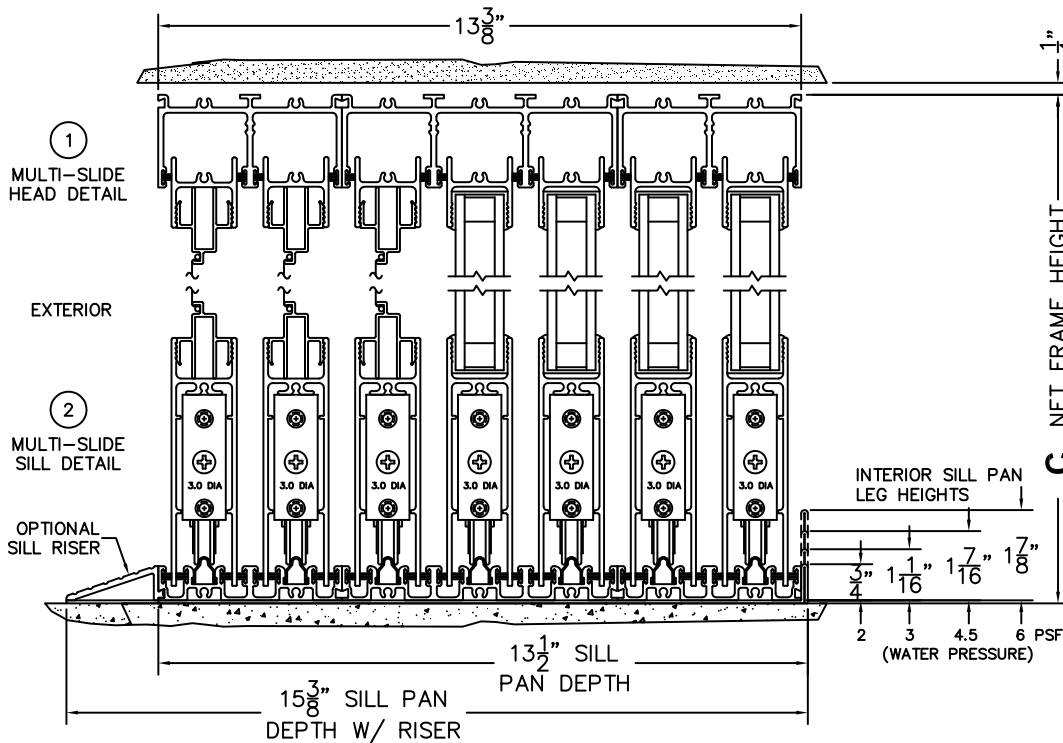

SILL PAN HEIGHT (INTERIOR LEG)
(3/4", 1-1/16", 1-7/16" OR 1-7/8")

NOTES:

(USE RULER TO SCALE DIMENSIONS IN INCHES)

SCALE: 1/4

XXXXIXX DOOR SHOWN

FLEETWOOD
WINDOWS & DOORS
FleetwoodUSA.com

NORWOOD 3070EX M/S
90°XXXXIXX STANDARD CONFIG.
WITH SCREENS

ORDER NO.:

ITEM NO.:

(USE RULER TO SCALE DIMENSIONS IN INCHES)

SCALE: 1/8

FLEETWOOD
WINDOWS & DOORS
FleetwoodUSA.com

NORWOOD 3070EX M/S
90°XXXXIXX STANDARD CONFIG.
WITH SCREENS

ORDER NO.:

ITEM NO.:

(USE RULER TO SCALE DIMENSIONS IN INCHES)

SCALE: 1/4