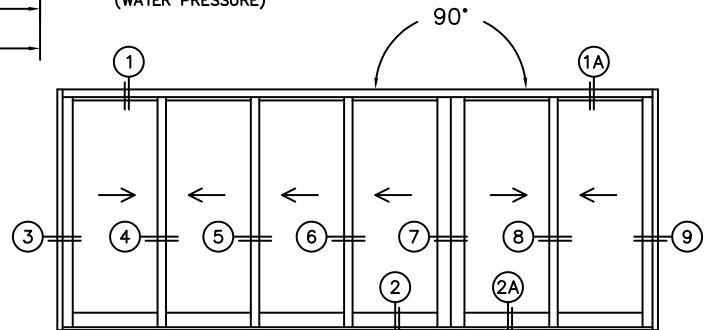

SILL PAN HEIGHT (INTERIOR LEG)
(3/4", 1-1/16", 1-7/16" OR 1-7/8")

NOTES:

(USE RULER TO SCALE DIMENSIONS IN INCHES)

SCALE: 1/4

XXXXIXX DOOR SHOWN

FLEETWOOD
WINDOWS & DOORS
FleetwoodUSA.com

NORWOOD 3070EX M/S
90°XXXXIXX STANDARD CONFIG.
WITH SCREENS

ORDER NO.:

ITEM NO.:

(USE RULER TO SCALE DIMENSIONS IN INCHES)

SCALE: 1/8

FLEETWOOD
WINDOWS & DOORS
FleetwoodUSA.com

NORWOOD 3070EX M/S
90°XXXXIXX STANDARD CONFIG.
WITH SCREENS

ORDER NO.:

ITEM NO.:

(USE RULER TO SCALE DIMENSIONS IN INCHES)

SCALE: 1/4