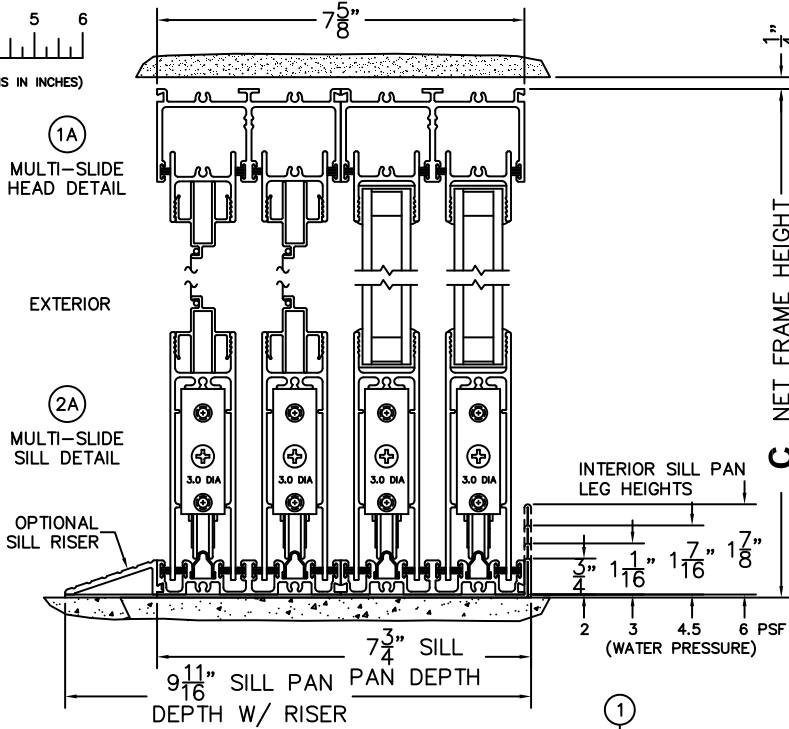

SILL PAN HEIGHT (INTERIOR LEG)
(3/4", 1-1/16", 1-7/16" OR 1-7/8")

NOTES:

(USE RULER TO SCALE DIMENSIONS IN INCHES)

SCALE: 1/4

XXXXIXX DOOR SHOWN

FLEETWOOD
WINDOWS & DOORS
FleetwoodUSA.com

NORWOOD 3070EX M/S
90°XXXXIXX STANDARD CONFIG.
WITH SCREENS

ORDER NO.:

ITEM NO.:

(USE RULER TO SCALE DIMENSIONS IN INCHES)

SCALE: 1/8

FLEETWOOD
WINDOWS & DOORS
FleetwoodUSA.com

NORWOOD 3070EX M/S
90°XXXXIXX STANDARD CONFIG.
WITH SCREENS

ORDER NO.:

ITEM NO.:

(USE RULER TO SCALE DIMENSIONS IN INCHES)

SCALE: 1/4