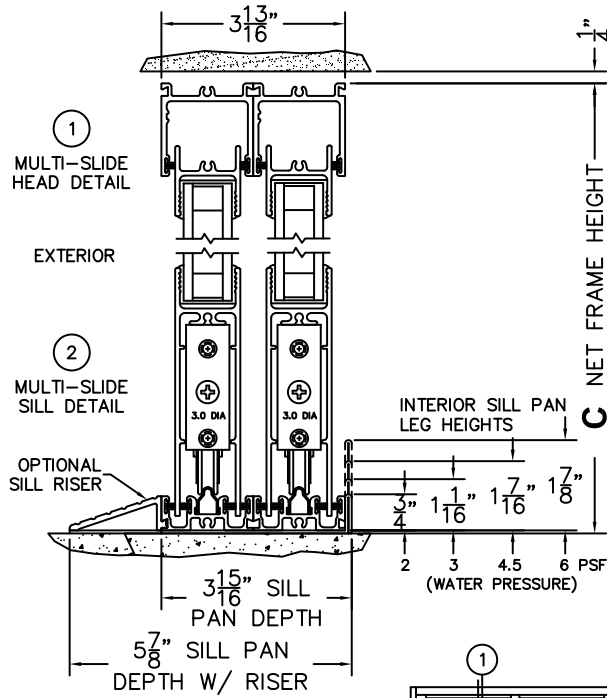

ORDER NO.:

ITEM NO.:

REQUIRED DEALER INFO.

A(NET FRAME WIDTH)

B(NET FRAME WIDTH)

C(NET FRAME HEIGHT)

SILL PAN HEIGHT(INTERIOR LEG)
(3/4", 1-1/16", 1-7/16" OR 1-7/8")

NOTES:

(USE RULER TO SCALE DIMENSIONS IN INCHES)

SCALE: 1/4

XXXXIXX DOOR SHOWN

FLEETWOOD
WINDOWS & DOORS
FleetwoodUSA.com

NORWOOD 3070EX M/S

9XXXXXIXX STANDARD CONFIGURATION
NO SCREENS

ORDER NO.:

ITEM NO.:

(USE RULER TO SCALE DIMENSIONS IN INCHES)

SCALE: 1/4