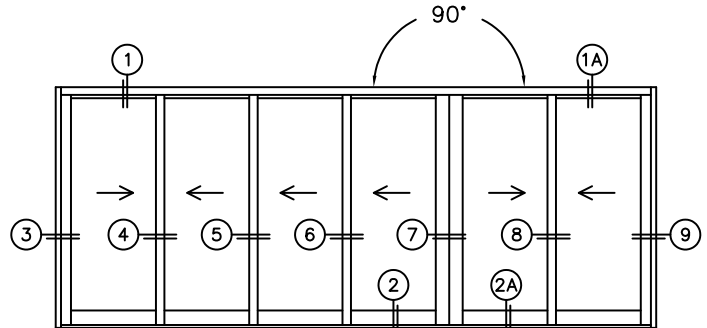

ORDER NO.:

ITEM NO.:

REQUIRED DEALER INFO.

A(NET FRAME WIDTH)

B(NET FRAME WIDTH)

C(NET FRAME HEIGHT)

SILL PAN HEIGHT(INTERIOR LEG)
(3/4", 1-1/16", 1-7/16" OR 1-7/8")

NOTES:

(USE RULER TO SCALE DIMENSIONS IN INCHES)

SCALE: 1/4

XXXXIXX DOOR SHOWN

FLEETWOOD
WINDOWS & DOORS
FleetwoodUSA.com

NORWOOD 3070EX M/S

9XXXXXIXX STANDARD CONFIGURATION
NO SCREENS

ORDER NO.:

ITEM NO.:

(USE RULER TO SCALE DIMENSIONS IN INCHES)

SCALE: 1/4