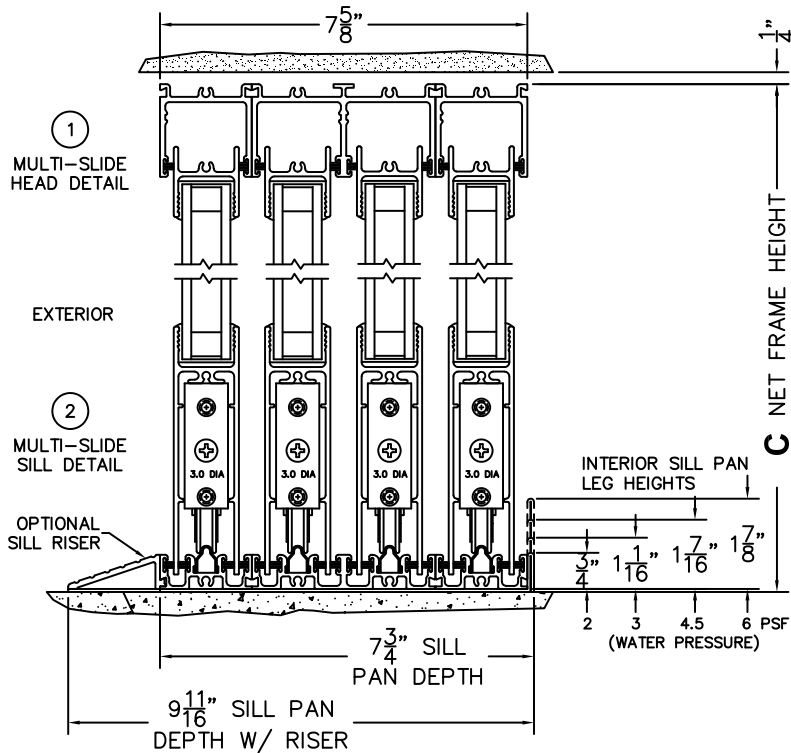

ORDER NO.:

ITEM NO.:

REQUIRED DEALER INFO.

A(NET FRAME WIDTH)

B(NET FRAME WIDTH)

C(NET FRAME HEIGHT)

SILL PAN HEIGHT(INTERIOR LEG)
(3/4", 1-1/16", 1-7/16" OR 1-7/8")

NOTES:

(USE RULER TO SCALE DIMENSIONS IN INCHES)

SCALE: 1/4

XXXXIXX DOOR SHOWN

FLEETWOOD
WINDOWS & DOORS
FleetwoodUSA.com

NORWOOD 3070EX M/S

9XXXXXIXX STANDARD CONFIGURATION
NO SCREENS

ORDER NO.:

ITEM NO.:

(USE RULER TO SCALE DIMENSIONS IN INCHES)

SCALE: 1/4