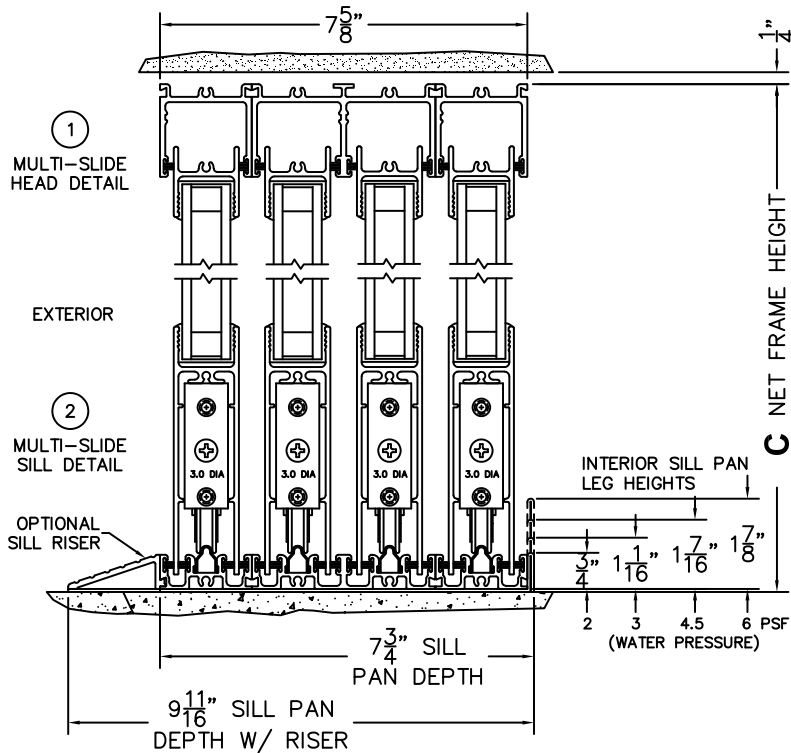

SILL PAN HEIGHT(INTERIOR LEG)
(3/4", 1-1/16", 1-7/16" OR 1-7/8")

NOTES:

(USE RULER TO SCALE DIMENSIONS IN INCHES)

SCALE: 1/4

XXXXIXX DOOR SHOWN

FLEETWOOD
WINDOWS & DOORS
FleetwoodUSA.com

NORWOOD 3070EX M/S

9XXXXXX STANDARD CONFIGURATION
NO SCREENS

ORDER NO.:

ITEM NO.:

(USE RULER TO SCALE DIMENSIONS IN INCHES)

SCALE: 1/4