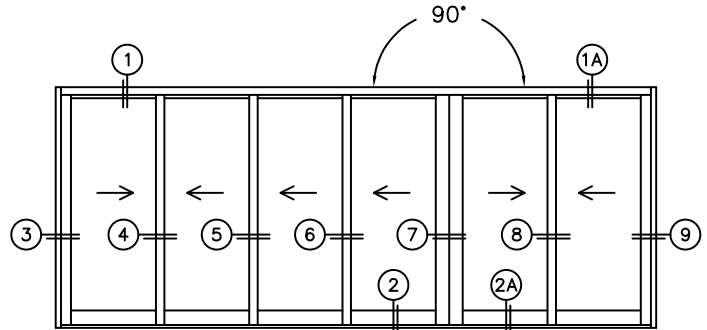

SILL PAN HEIGHT(INTERIOR LEG)
(3/4", 1-1/16", 1-7/16" OR 1-7/8")

NOTES:

(USE RULER TO SCALE DIMENSIONS IN INCHES)

SCALE: 1/4

XXXXIXX DOOR SHOWN

FLEETWOOD
WINDOWS & DOORS
FleetwoodUSA.com

NORWOOD 3070EX M/S

9XXXXXX STANDARD CONFIGURATION
NO SCREENS

ORDER NO.:

ITEM NO.:

(USE RULER TO SCALE DIMENSIONS IN INCHES)

SCALE: 1/4