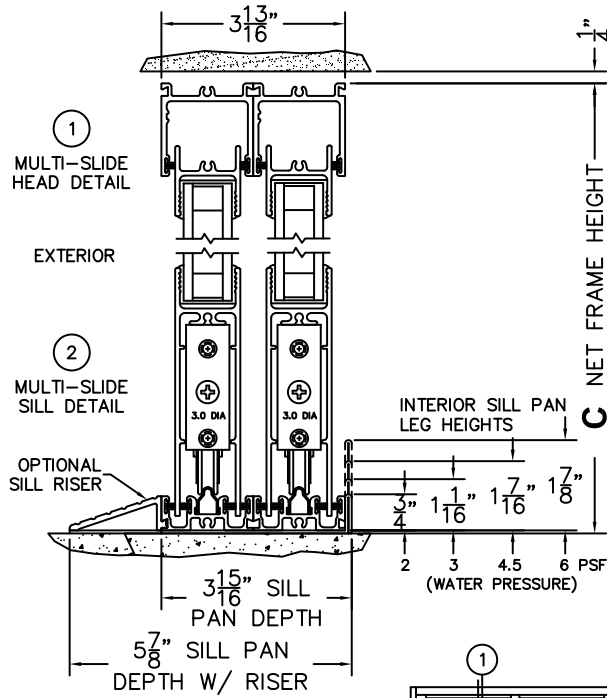

SILL PAN HEIGHT(INTERIOR LEG)
(3/4", 1-1/16", 1-7/16" OR 1-7/8")

NOTES:

(USE RULER TO SCALE DIMENSIONS IN INCHES)

SCALE: 1/4

XXXXIXX DOOR SHOWN

FLEETWOOD
WINDOWS & DOORS
FleetwoodUSA.com

NORWOOD 3070EX M/S

9XXXXXX STANDARD CONFIGURATION
NO SCREENS

ORDER NO.:

ITEM NO.:

(USE RULER TO SCALE DIMENSIONS IN INCHES)

SCALE: 1/4