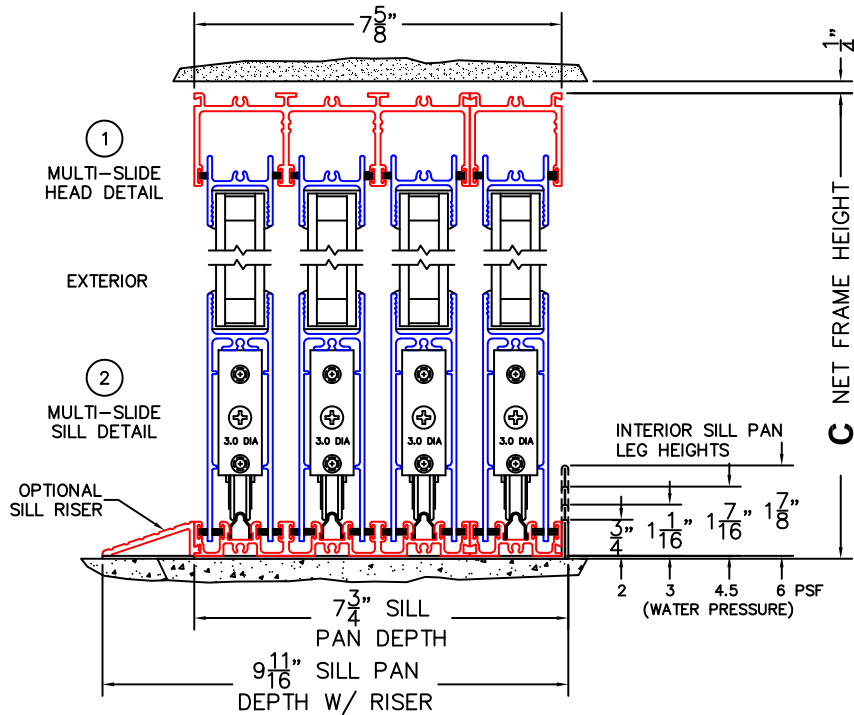

CALCULATED VALUES (FLEETWOOD SUPPLIED)

D (POCKET WIDTH)	
E (NET FRAME WIDTH)	

NOTES:

(USE RULER TO SCALE DIMENSIONS IN INCHES)

SCALE: 1/4

XXXXIXP DOOR SHOWN

(USE RULER TO SCALE DIMENSIONS IN INCHES)

SCALE: 1/4

*CAUTION: WHEN CONSTRUCTING POCKET NOTE THAT DAYLIGHT WIDTH DOES NOT INCLUDE 1" SET BACK FOR POST INTERLOCKER.