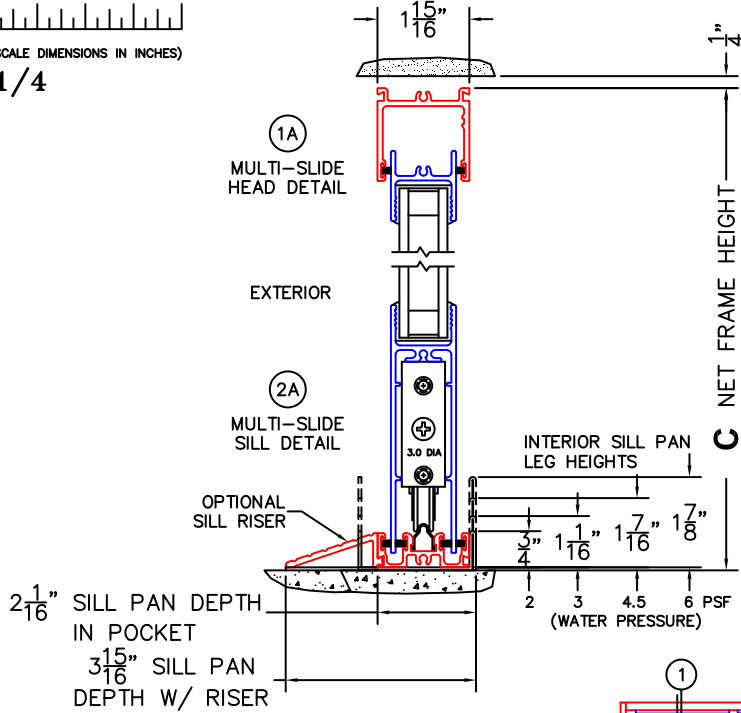

CALCULATED VALUES (FLEETWOOD SUPPLIED)

D (POCKET WIDTH)	
E (NET FRAME WIDTH)	

NOTES:

(USE RULER TO SCALE DIMENSIONS IN INCHES)

SCALE: 1/4

XXXXIXP DOOR SHOWN

(USE RULER TO SCALE DIMENSIONS IN INCHES)

SCALE: 1/4

*CAUTION: WHEN CONSTRUCTING POCKET NOTE THAT DAYLIGHT WIDTH DOES NOT INCLUDE 1" SET BACK FOR POST INTERLOCKER.