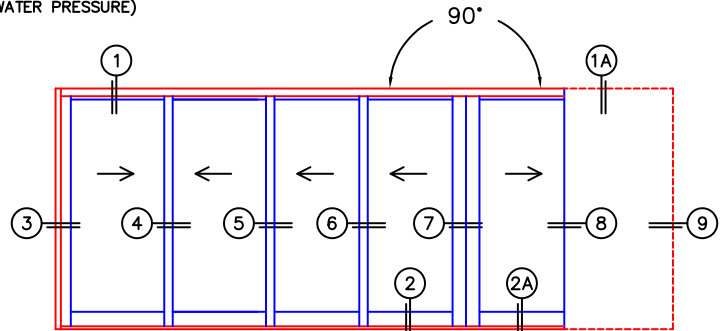

CALCULATED VALUES (FLEETWOOD SUPPLIED)

D (POCKET WIDTH)	
E (NET FRAME WIDTH)	

NOTES:

(USE RULER TO SCALE DIMENSIONS IN INCHES)

SCALE: 1/4

XXXXIXP DOOR SHOWN

(USE RULER TO SCALE DIMENSIONS IN INCHES)

SCALE: 1/4

*CAUTION: WHEN CONSTRUCTING POCKET NOTE THAT DAYLIGHT WIDTH DOES NOT INCLUDE 1" SET BACK FOR POST INTERLOCKER.