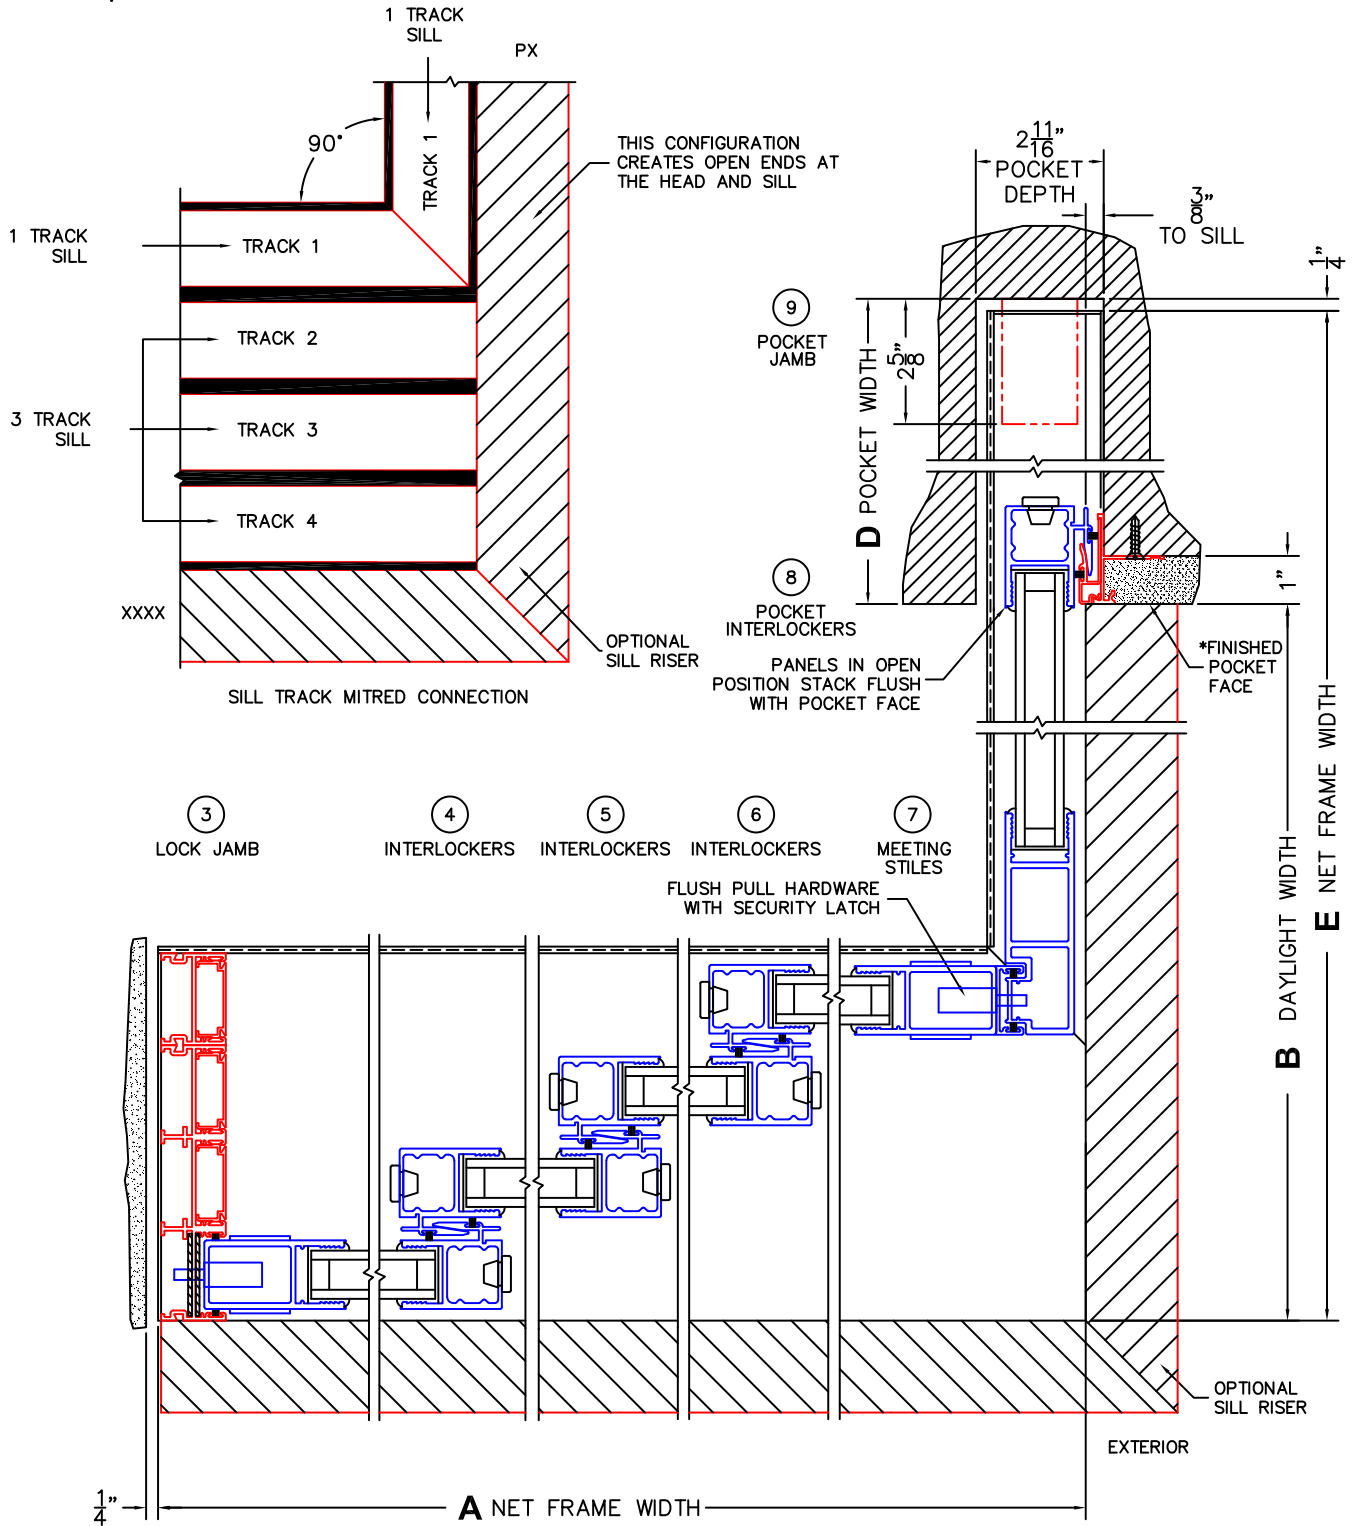

FLEETWOOD
WINDOWS & DOORS
FleetwoodUSA.com

NORWOOD 3070EX M/S
90°XXXXIXP STANDARD CONFIG.
NO SCREENS

ORDER NO.:

ITEM NO.:

REQUIRED DEALER INFO.

A (NET FRAME WIDTH)	
B (DAYLIGHT WIDTH)	
C (NET FRAME HEIGHT)	
SILL PAN HEIGHT(INTERIOR LEG)	
(3/4", 1-1/16", 1-7/16" OR 1-7/8")	

CALCULATED VALUES (FLEETWOOD SUPPLIED)

D (POCKET WIDTH)	
E (NET FRAME WIDTH)	

NOTES:

(USE RULER TO SCALE DIMENSIONS IN INCHES)

SCALE: 1/4

XXXXIXP DOOR SHOWN

(USE RULER TO SCALE DIMENSIONS IN INCHES)

SCALE: 1/4

*CAUTION: WHEN CONSTRUCTING POCKET NOTE THAT DAYLIGHT WIDTH DOES NOT INCLUDE 1" SET BACK FOR POST INTERLOCKER.